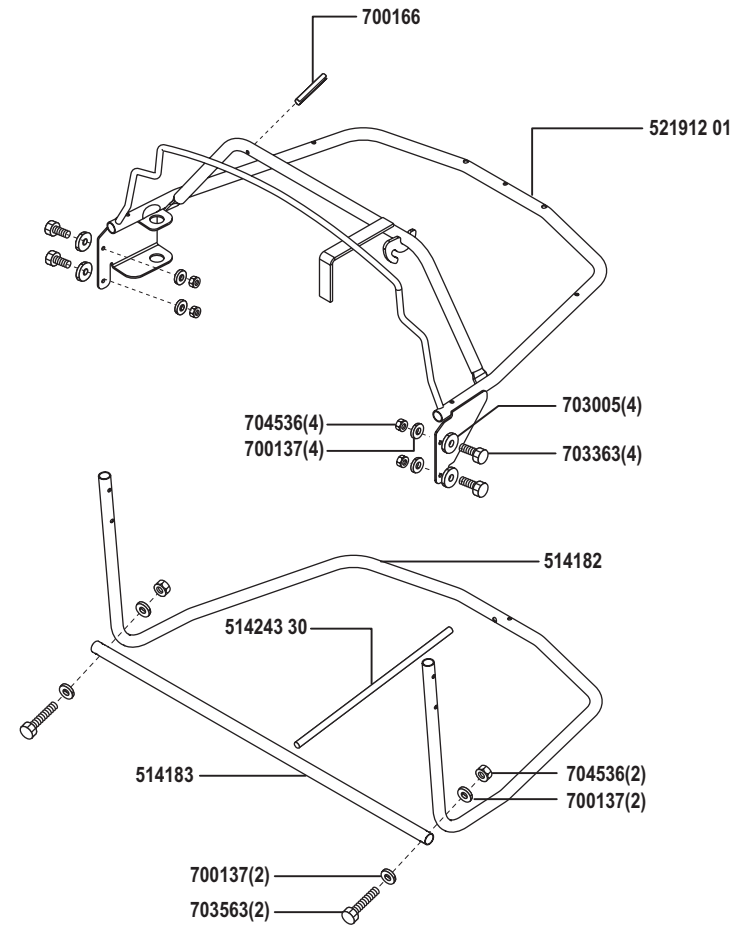

T 920 R

Art. Nr. 118916

E18916-1

a	b	c	d	e	f
09/06					

T 920 R

Art. Nr. 118916

E18916-2

a	b	c	d	e	f
---	---	---	---	---	---

T 920 R

Art. Nr. 118916

E18916-3

a	b	c	d	e	f
---	---	---	---	---	---

T 920 R

Art. Nr. 118916

E18916-4

a	b	c	d	e	f
---	---	---	---	---	---

T 920 R

Art. Nr. 118916

E18916-5

T 920 R

Art. Nr. 118916

E18916-6

a	b	c	d	e	f
06/05					

T 920 R

Art. Nr. 118916

E18916-7

a	b	c	d	e	f
---	---	---	---	---	---

T 920 R

Art. Nr. 118916

a	b	c	d	e	f
---	---	---	---	---	---

http://www.gardening-tools-direct.co.uk/content/petrol_hedge_cutters.htm
http://www.gardening-tools-direct.co.uk/content/leaf_blowers.htm
<http://www.gardening-tools-direct.co.uk/content/strimmers.htm>
http://www.gardening-tools-direct.co.uk/content/petrol_lawn_mowers.htm
http://www.gardening-tools-direct.co.uk/content/electric_hedge_cutters.htm
http://www.gardening-tools-direct.co.uk/content/hedge_trimmers.htm
http://www.gardening-tools-direct.co.uk/content/petrol_shredders.htm
http://www.gardening-tools-direct.co.uk/content/garden_strimmers.htm
http://www.gardening-tools-direct.co.uk/content/lawn_sweepers.htm
<http://www.gardening-tools-direct.co.uk/content/tillers.html>
http://www.gardening-tools-direct.co.uk/content/kranzle_pressure_washers.html
<http://www.gardening-tools-direct.co.uk/content/walk-behind-leaf-vacs.html>
<http://www.gardening-tools-direct.co.uk/content/dori-cultivators.html>
<http://www.gardening-tools-direct.co.uk/content/merry-tiller-cultivators.html>
<http://www.gardening-tools-direct.co.uk/content/alpina-lawn-mowers.html>
<http://www.gardening-tools-direct.co.uk/content/log-splitters.htm>
http://www.gardening-tools-direct.co.uk/content/lawn_tractors.htm