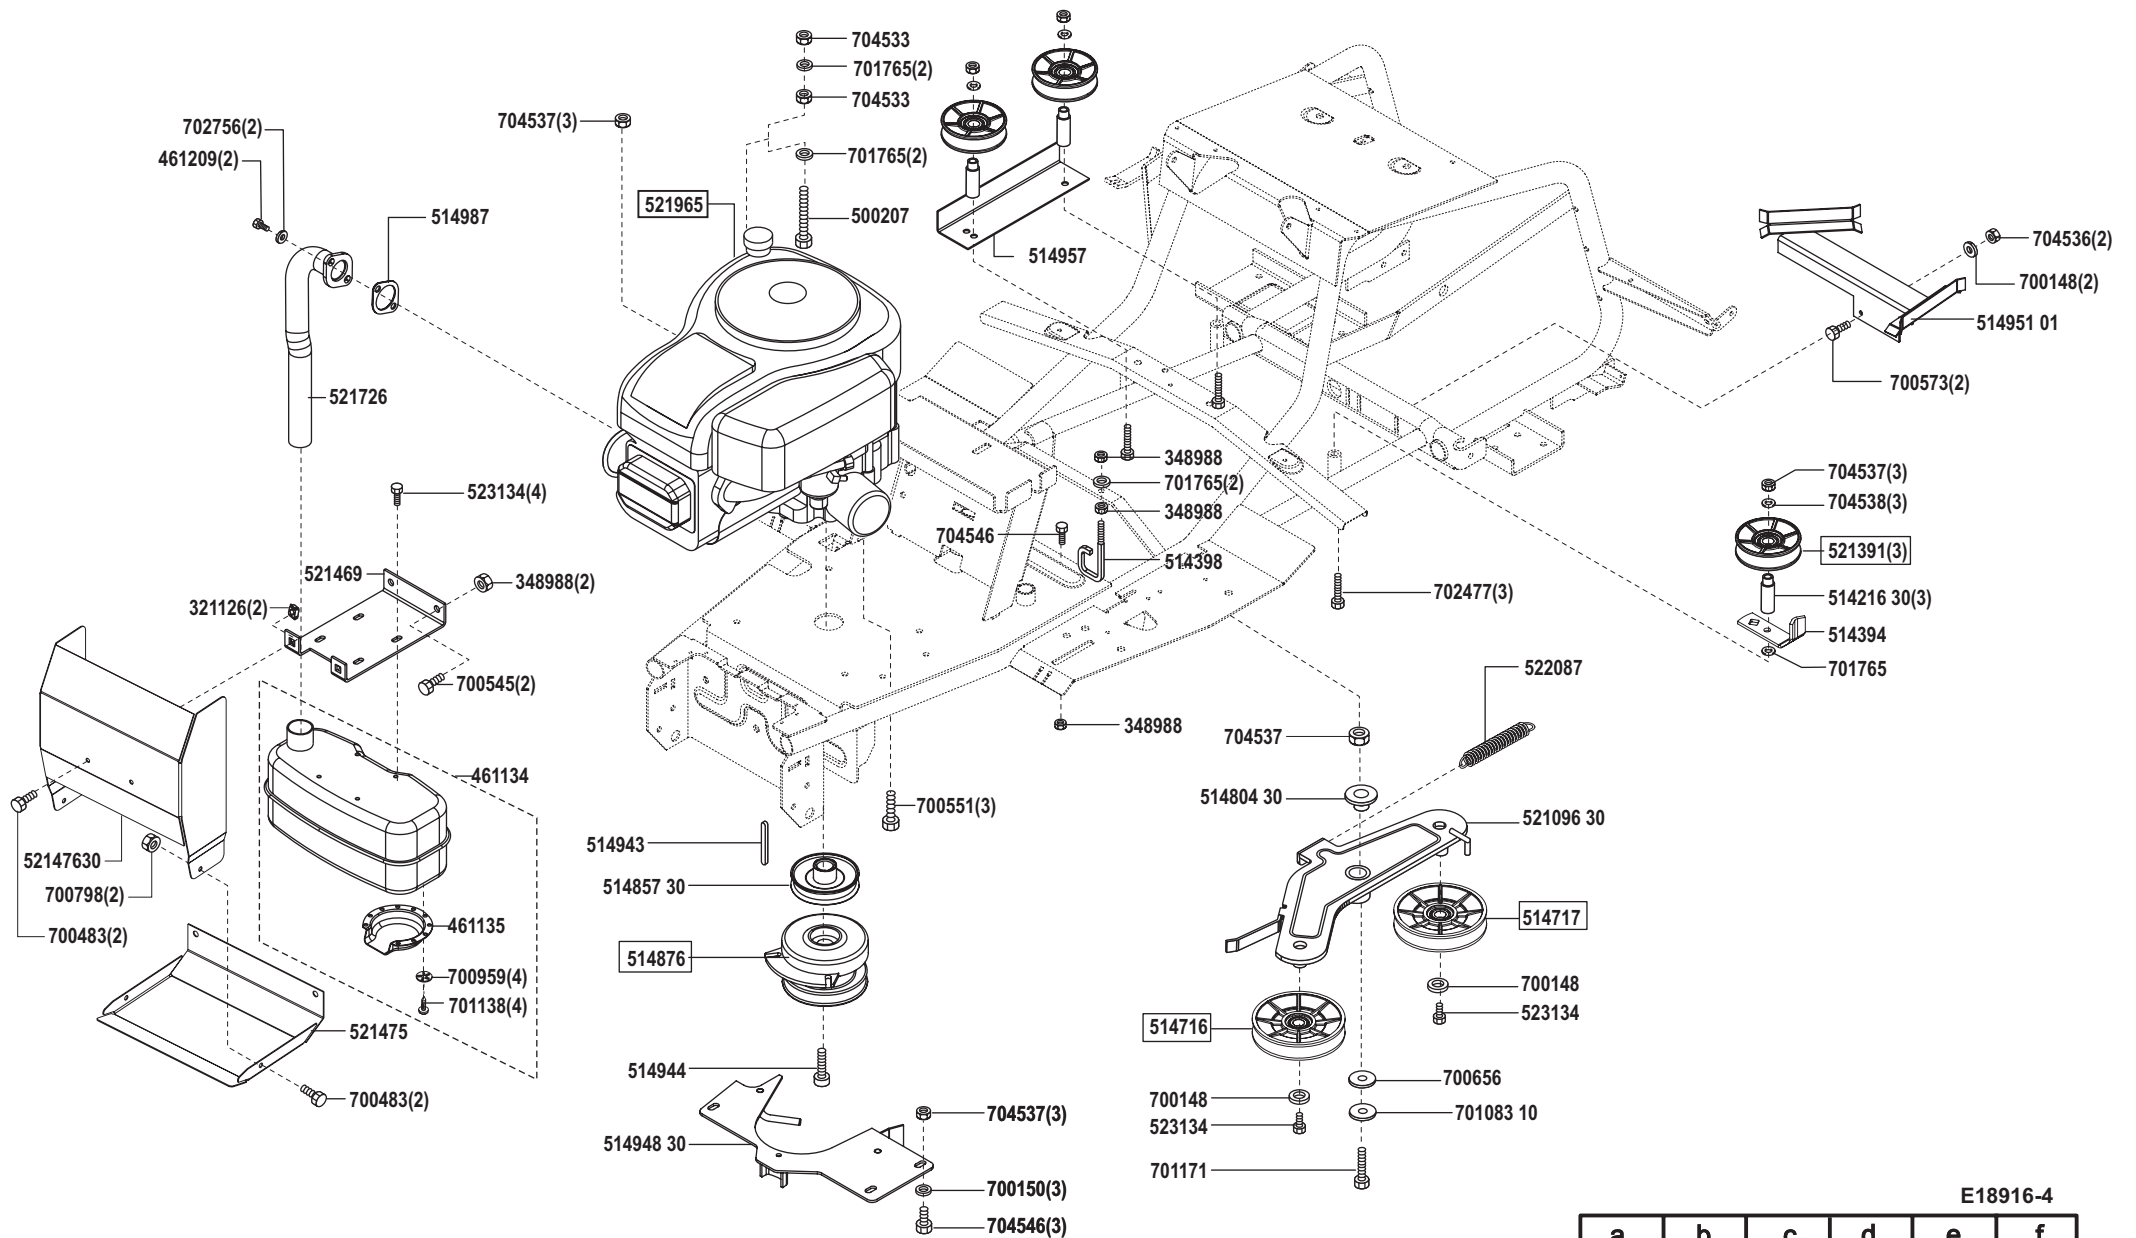

T 920 R

Art. Nr. 118916

E18916-1

a	b	c	d	e	f
09/06					

T 920 R

Art. Nr. 118916

E18916-2

a	b	c	d	e	f
---	---	---	---	---	---

T 920 R

Art. Nr. 118916

E18916-3

a	b	c	d	e	f
---	---	---	---	---	---

T 920 R

Art. Nr. 118916

E18916-4

a	b	c	d	e	f
---	---	---	---	---	---

T 920 R

Art. Nr. 118916

E18916-5

T 920 R

Art. Nr. 118916

E18916-6

a	b	c	d	e	f
06/05					

T 920 R

Art. Nr. 118916

E18916-7

a	b	c	d	e	f
---	---	---	---	---	---

T 920 R

Art. Nr. 118916

a	b	c	d	e	f
---	---	---	---	---	---

http://www.gardening-tools-direct.co.uk/content/petrol_hedge_cutters.htm
http://www.gardening-tools-direct.co.uk/content/leaf_blowers.htm
<http://www.gardening-tools-direct.co.uk/content/strimmers.htm>
http://www.gardening-tools-direct.co.uk/content/petrol_lawn_mowers.htm
http://www.gardening-tools-direct.co.uk/content/electric_hedge_cutters.htm
http://www.gardening-tools-direct.co.uk/content/hedge_trimmers.htm
http://www.gardening-tools-direct.co.uk/content/petrol_shredders.htm
http://www.gardening-tools-direct.co.uk/content/garden_strimmers.htm
http://www.gardening-tools-direct.co.uk/content/lawn_sweepers.htm
<http://www.gardening-tools-direct.co.uk/content/tillers.html>
http://www.gardening-tools-direct.co.uk/content/kranzle_pressure_washers.html
<http://www.gardening-tools-direct.co.uk/content/walk-behind-leaf-vacs.html>
<http://www.gardening-tools-direct.co.uk/content/dori-cultivators.html>
<http://www.gardening-tools-direct.co.uk/content/merry-tiller-cultivators.html>
<http://www.gardening-tools-direct.co.uk/content/alpina-lawn-mowers.html>
<http://www.gardening-tools-direct.co.uk/content/log-splitters.htm>
http://www.gardening-tools-direct.co.uk/content/lawn_tractors.htm