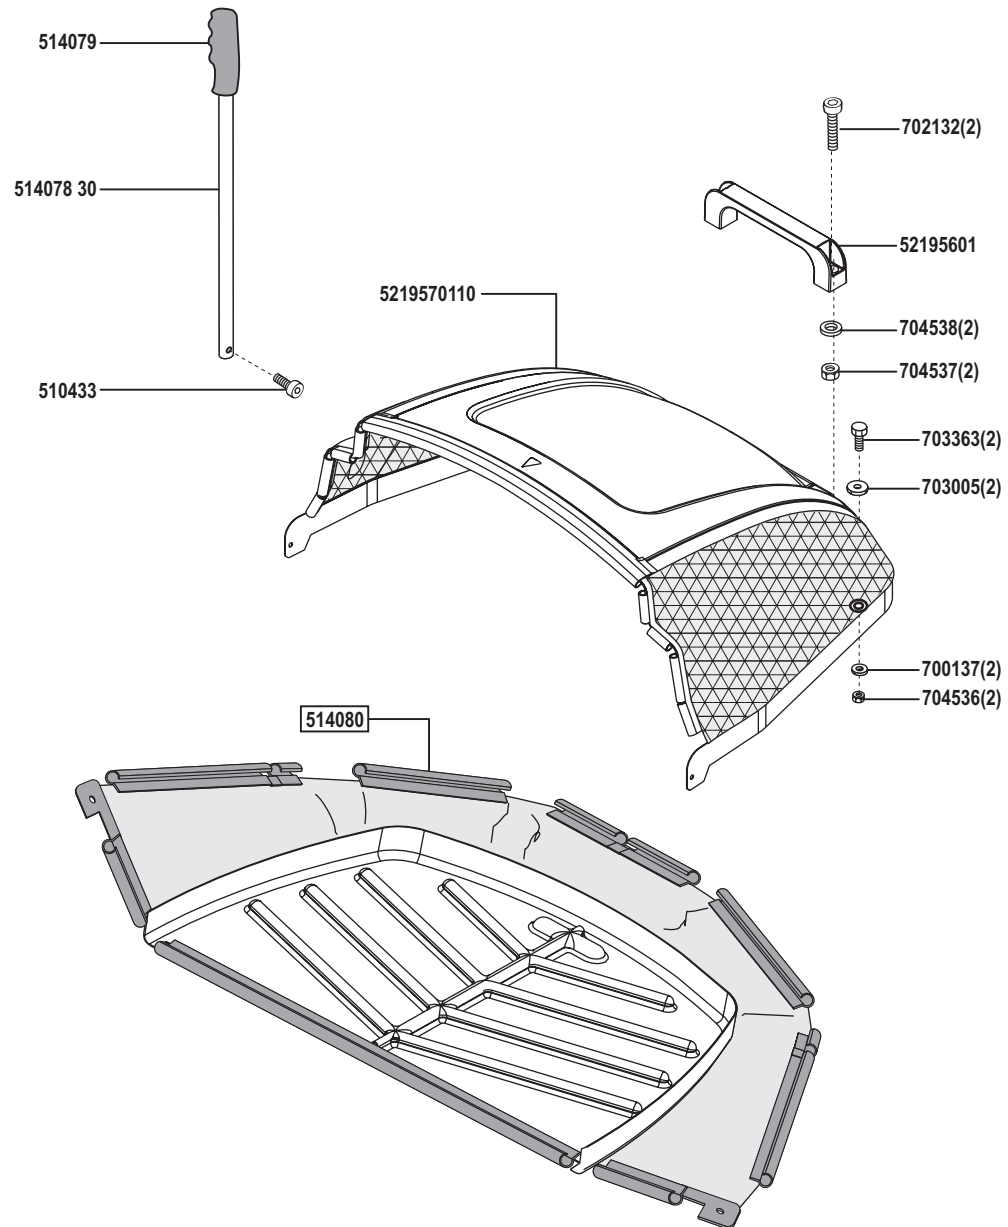

T 920 R

Art. Nr. 118916

E18916-5

T 920 R

Art. Nr. 118916

E18916-6

a	b	c	d	e	f
06/05					

T 920 R

Art. Nr. 118916

E18916-7

a	b	c	d	e	f
---	---	---	---	---	---

T 920 R

Art. Nr. 118916

a	b	c	d	e	f
---	---	---	---	---	---

http://www.gardening-tools-direct.co.uk/content/petrol_hedge_cutters.htm
http://www.gardening-tools-direct.co.uk/content/leaf_blowers.htm
<http://www.gardening-tools-direct.co.uk/content/strimmers.htm>
http://www.gardening-tools-direct.co.uk/content/petrol_lawn_mowers.htm
http://www.gardening-tools-direct.co.uk/content/electric_hedge_cutters.htm
http://www.gardening-tools-direct.co.uk/content/hedge_trimmers.htm
http://www.gardening-tools-direct.co.uk/content/petrol_shredders.htm
http://www.gardening-tools-direct.co.uk/content/garden_strimmers.htm
http://www.gardening-tools-direct.co.uk/content/lawn_sweepers.htm
<http://www.gardening-tools-direct.co.uk/content/tillers.html>
http://www.gardening-tools-direct.co.uk/content/kranzle_pressure_washers.html
<http://www.gardening-tools-direct.co.uk/content/walk-behind-leaf-vacs.html>
<http://www.gardening-tools-direct.co.uk/content/dori-cultivators.html>
<http://www.gardening-tools-direct.co.uk/content/merry-tiller-cultivators.html>
<http://www.gardening-tools-direct.co.uk/content/alpina-lawn-mowers.html>
<http://www.gardening-tools-direct.co.uk/content/log-splitters.htm>
http://www.gardening-tools-direct.co.uk/content/lawn_tractors.htm