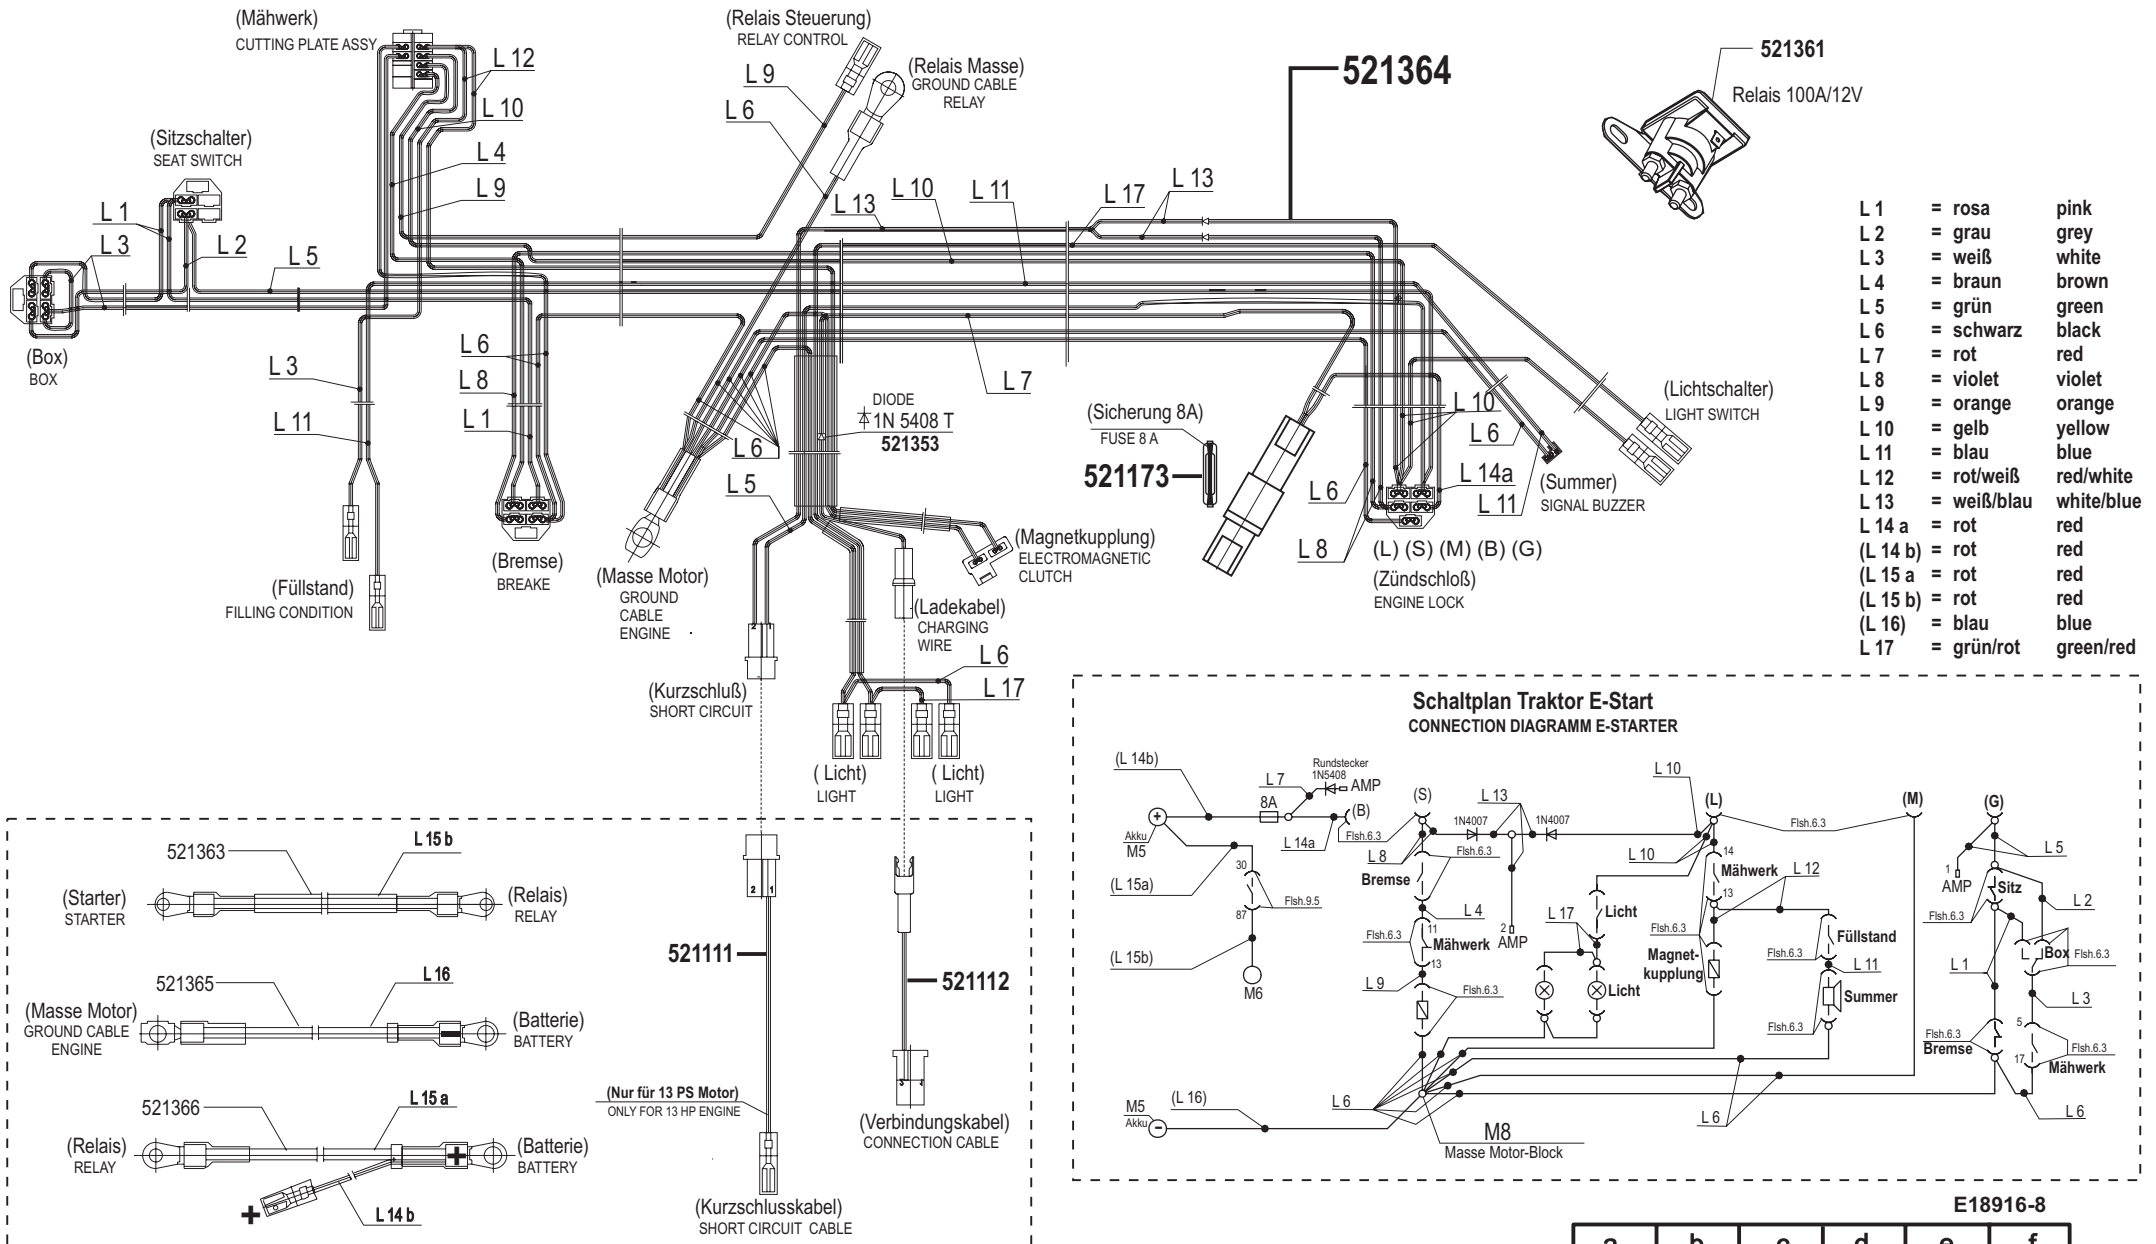

T 920 R

Art. Nr. 118916

E18916-1

a	b	c	d	e	f
09/06					

T 920 R

Art. Nr. 118916

E18916-2

a	b	c	d	e	f
---	---	---	---	---	---

T 920 R

Art. Nr. 118916

E18916-3

a	b	c	d	e	f
---	---	---	---	---	---

T 920 R

Art. Nr. 118916

E18916-4

a	b	c	d	e	f
---	---	---	---	---	---

T 920 R

Art. Nr. 118916

E18916-5

T 920 R

Art. Nr. 118916

E18916-6

a	b	c	d	e	f
06/05					

T 920 R

Art. Nr. 118916

E18916-7

a	b	c	d	e	f
---	---	---	---	---	---

T 920 R

Art. Nr. 118916

a	b	c	d	e	f
---	---	---	---	---	---

http://www.gardening-tools-direct.co.uk/content/petrol_hedge_cutters.htm
http://www.gardening-tools-direct.co.uk/content/leaf_blowers.htm
<http://www.gardening-tools-direct.co.uk/content/strimmers.htm>
http://www.gardening-tools-direct.co.uk/content/petrol_lawn_mowers.htm
http://www.gardening-tools-direct.co.uk/content/electric_hedge_cutters.htm
http://www.gardening-tools-direct.co.uk/content/hedge_trimmers.htm
http://www.gardening-tools-direct.co.uk/content/petrol_shredders.htm
http://www.gardening-tools-direct.co.uk/content/garden_strimmers.htm
http://www.gardening-tools-direct.co.uk/content/lawn_sweepers.htm
<http://www.gardening-tools-direct.co.uk/content/tillers.html>
http://www.gardening-tools-direct.co.uk/content/kranzle_pressure_washers.html
<http://www.gardening-tools-direct.co.uk/content/walk-behind-leaf-vacs.html>
<http://www.gardening-tools-direct.co.uk/content/dori-cultivators.html>
<http://www.gardening-tools-direct.co.uk/content/merry-tiller-cultivators.html>
<http://www.gardening-tools-direct.co.uk/content/alpina-lawn-mowers.html>
<http://www.gardening-tools-direct.co.uk/content/log-splitters.htm>
http://www.gardening-tools-direct.co.uk/content/lawn_tractors.htm