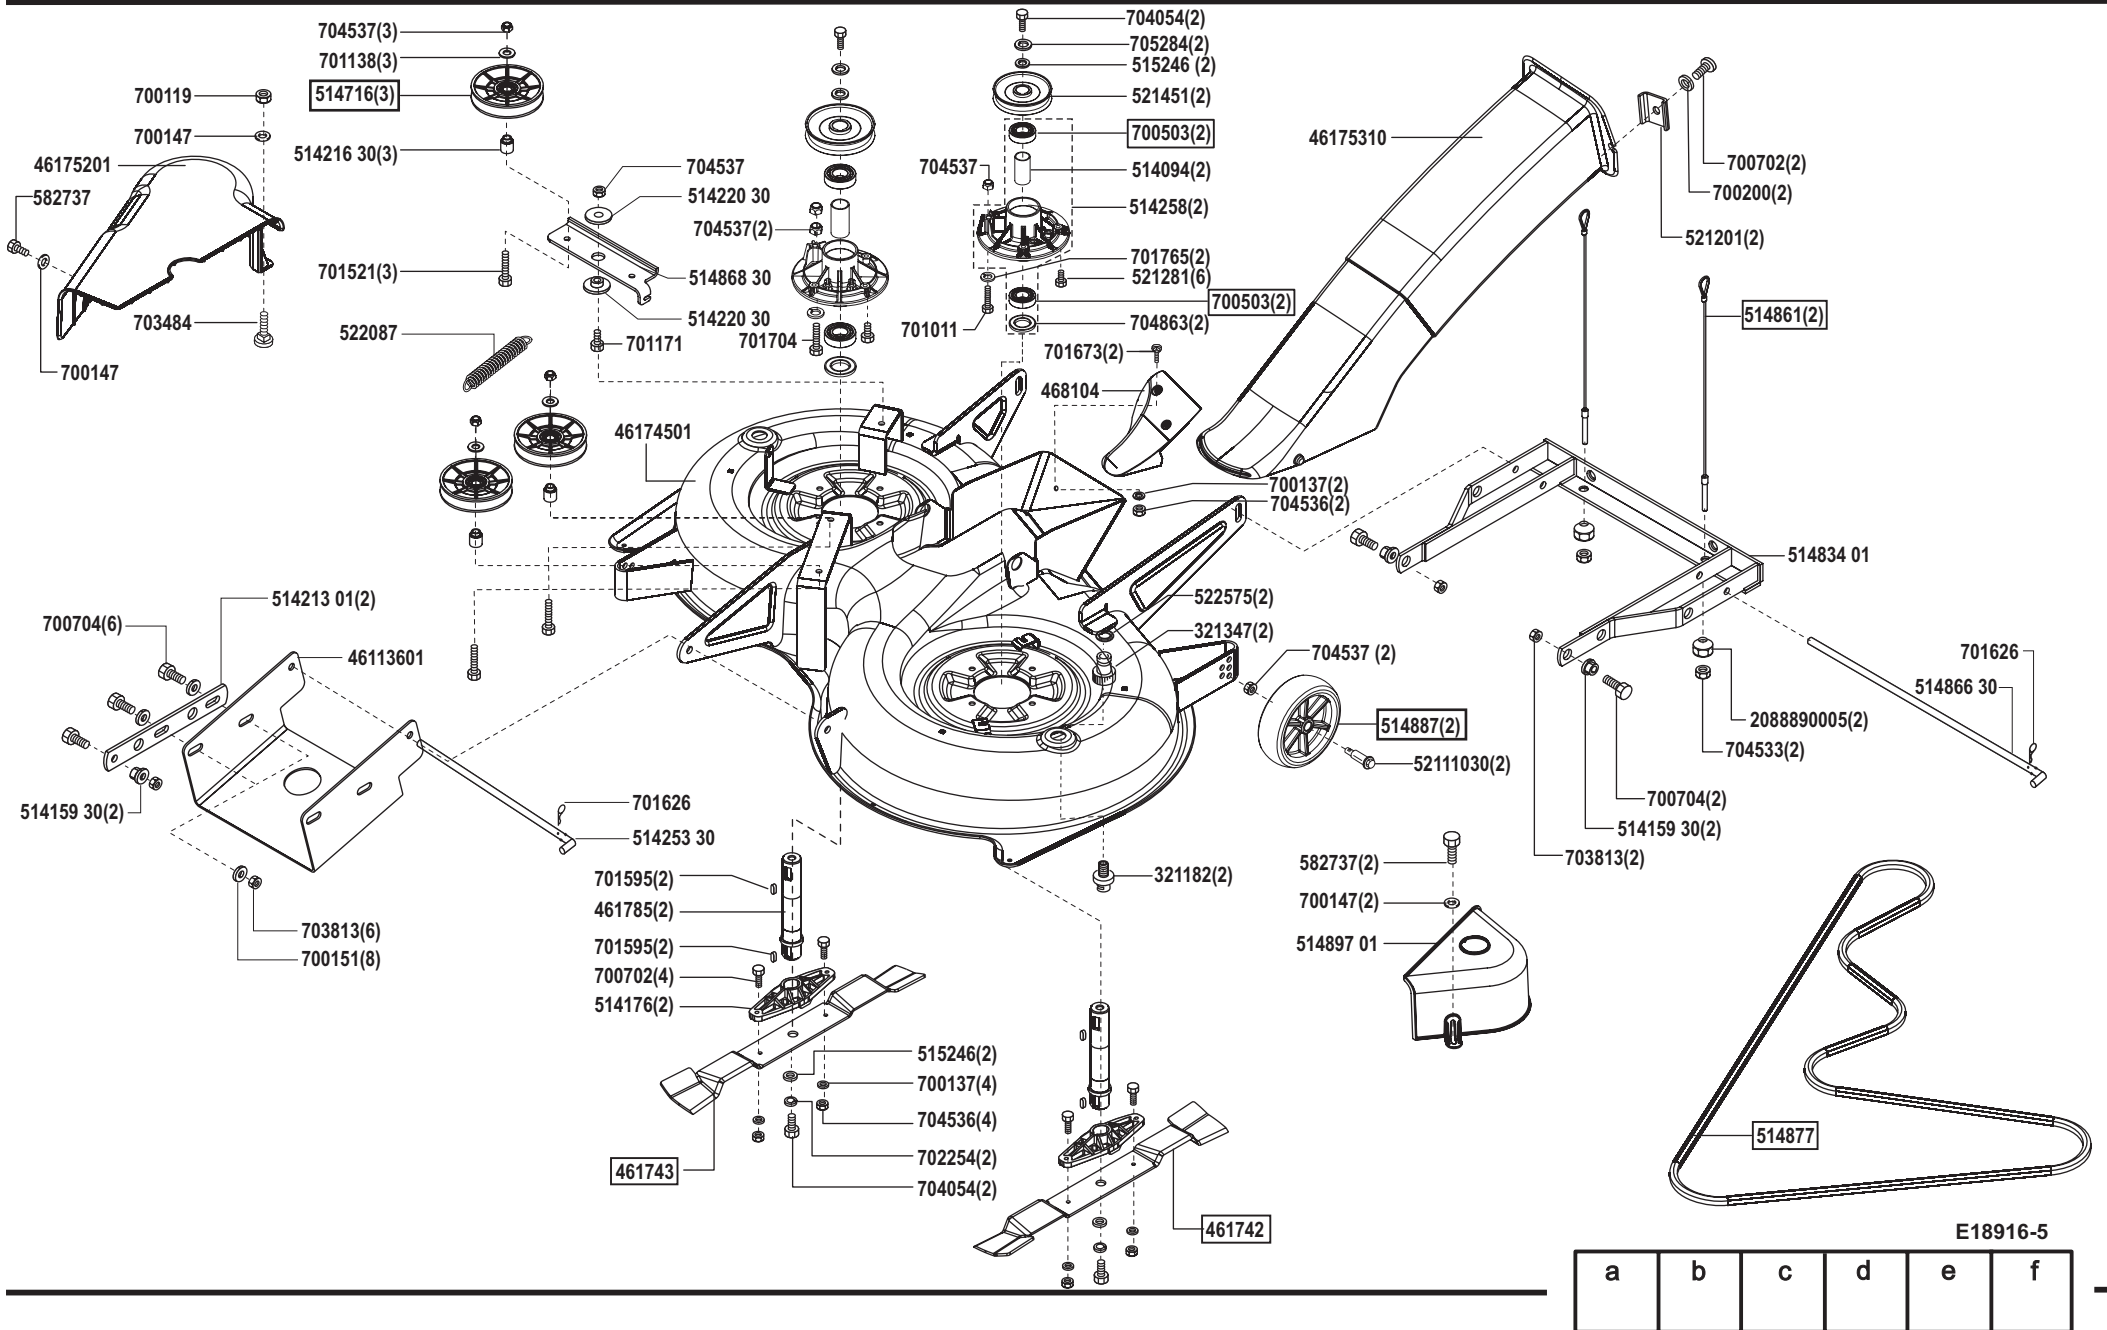

T 920 R

Art. Nr. 118916

E18916-3

a	b	c	d	e	f
---	---	---	---	---	---

T 920 R

Art. Nr. 118916

E18916-4

a	b	c	d	e	f
---	---	---	---	---	---

T 920 R

Art. Nr. 118916

E18916-5

T 920 R

Art. Nr. 118916

E18916-6

a	b	c	d	e	f
06/05					

T 920 R

Art. Nr. 118916

E18916-7

a	b	c	d	e	f
---	---	---	---	---	---

T 920 R

Art. Nr. 118916

a	b	c	d	e	f
---	---	---	---	---	---

http://www.gardening-tools-direct.co.uk/content/petrol_hedge_cutters.htm
http://www.gardening-tools-direct.co.uk/content/leaf_blowers.htm
<http://www.gardening-tools-direct.co.uk/content/strimmers.htm>
http://www.gardening-tools-direct.co.uk/content/petrol_lawn_mowers.htm
http://www.gardening-tools-direct.co.uk/content/electric_hedge_cutters.htm
http://www.gardening-tools-direct.co.uk/content/hedge_trimmers.htm
http://www.gardening-tools-direct.co.uk/content/petrol_shredders.htm
http://www.gardening-tools-direct.co.uk/content/garden_strimmers.htm
http://www.gardening-tools-direct.co.uk/content/lawn_sweepers.htm
<http://www.gardening-tools-direct.co.uk/content/tillers.html>
http://www.gardening-tools-direct.co.uk/content/kranzle_pressure_washers.html
<http://www.gardening-tools-direct.co.uk/content/walk-behind-leaf-vacs.html>
<http://www.gardening-tools-direct.co.uk/content/dori-cultivators.html>
<http://www.gardening-tools-direct.co.uk/content/merry-tiller-cultivators.html>
<http://www.gardening-tools-direct.co.uk/content/alpina-lawn-mowers.html>
<http://www.gardening-tools-direct.co.uk/content/log-splitters.htm>
http://www.gardening-tools-direct.co.uk/content/lawn_tractors.htm