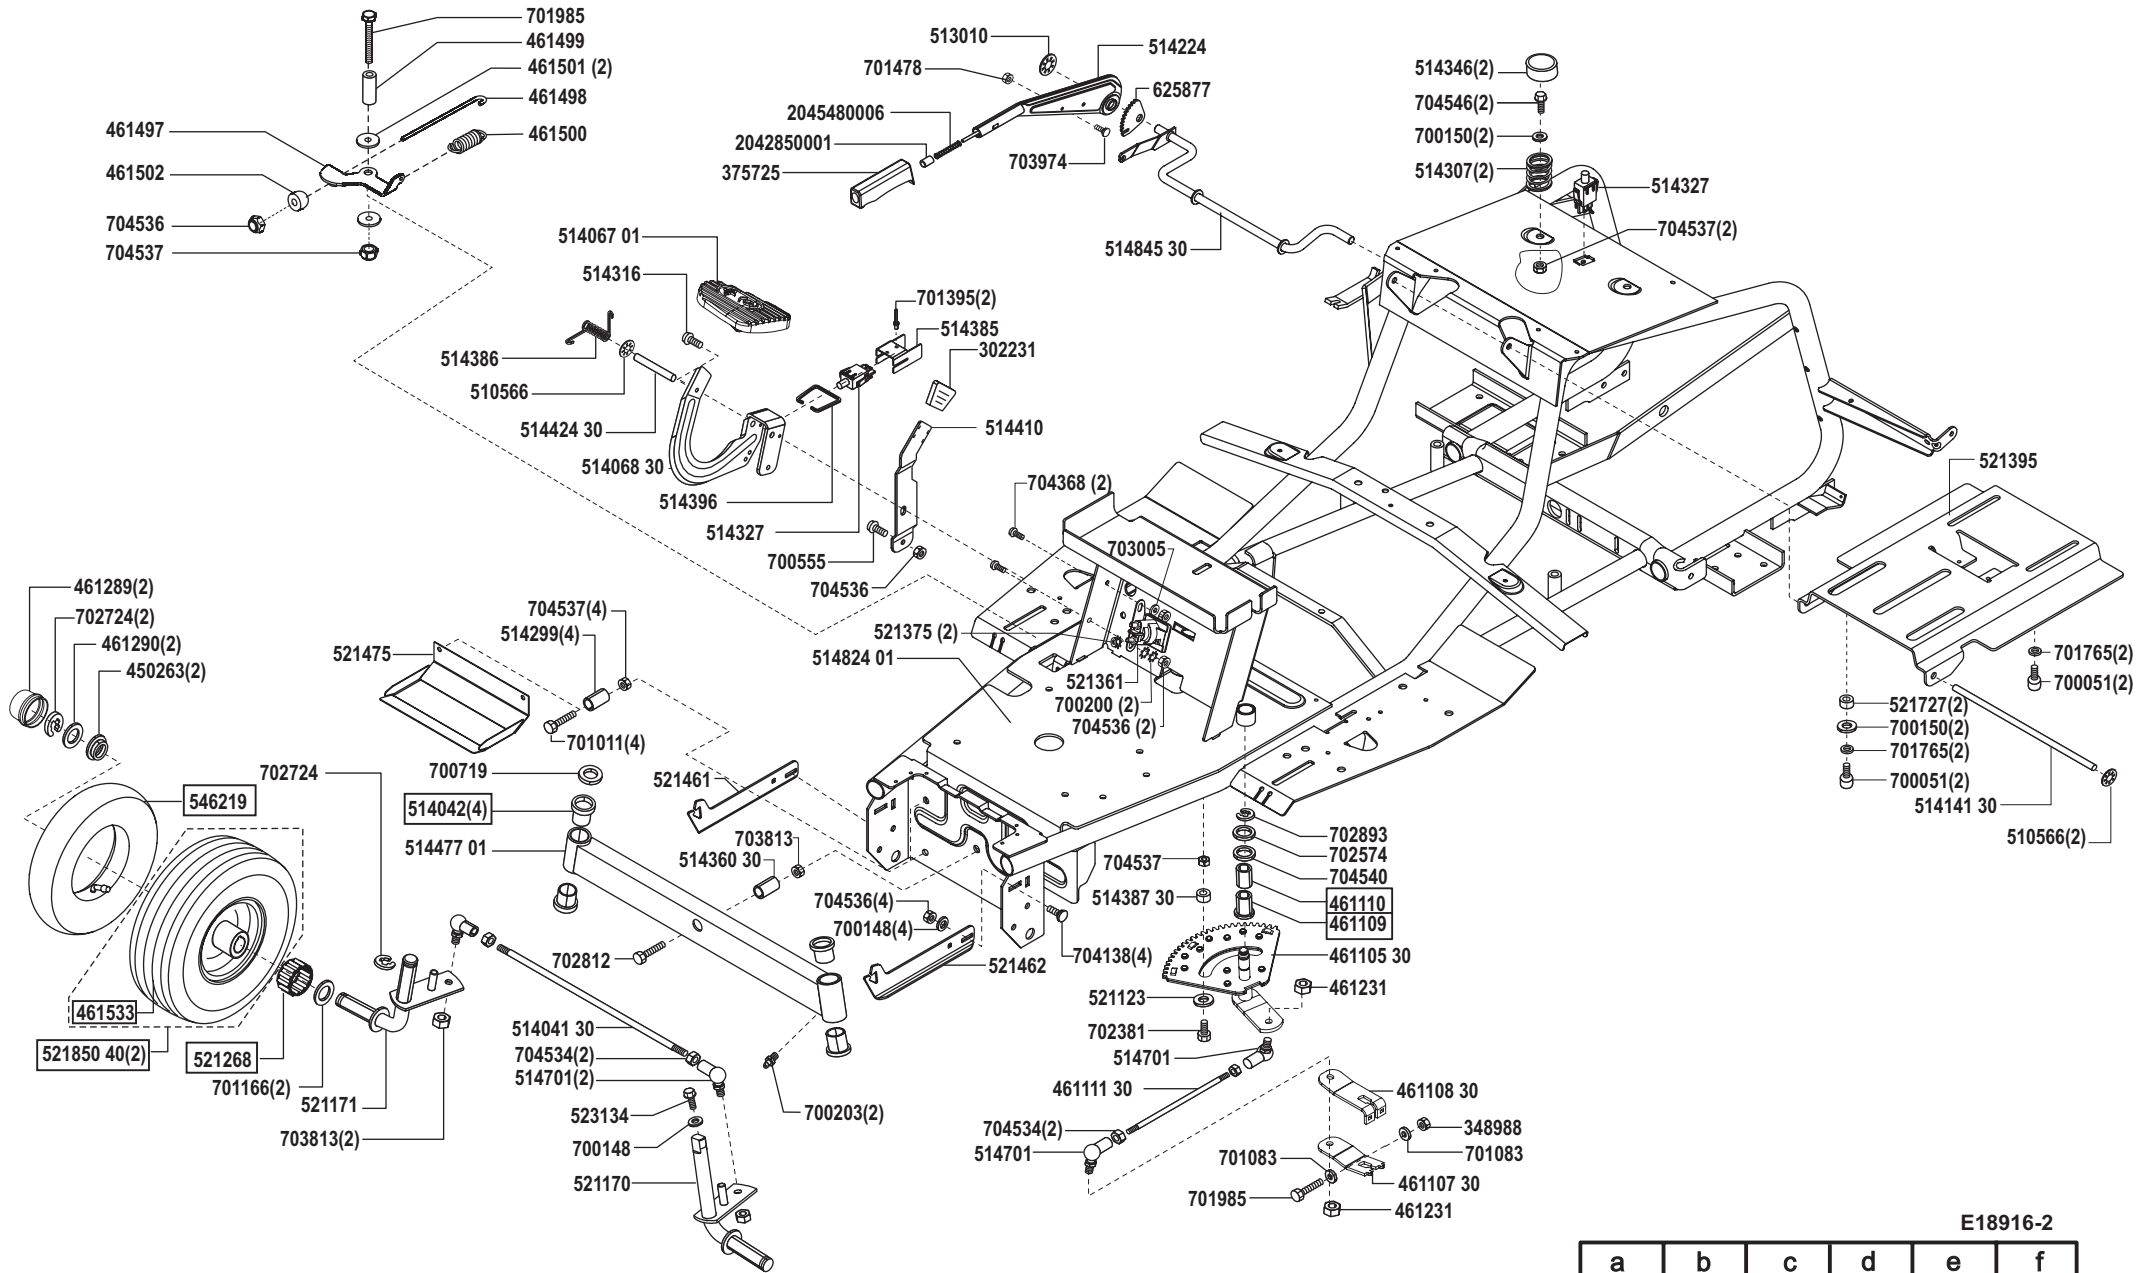

T 920 R

Art. Nr. 118916

E18916-1

a	b	c	d	e	f
09/06					

T 920 R

Art. Nr. 118916

E18916-2

a	b	c	d	e	f
---	---	---	---	---	---

T 920 R

Art. Nr. 118916

E18916-3

a	b	c	d	e	f
---	---	---	---	---	---

T 920 R

Art. Nr. 118916

E18916-4

a	b	c	d	e	f
---	---	---	---	---	---

T 920 R

Art. Nr. 118916

E18916-5

T 920 R

Art. Nr. 118916

E18916-6

a	b	c	d	e	f
06/05					

T 920 R

Art. Nr. 118916

E18916-7

a	b	c	d	e	f
---	---	---	---	---	---

T 920 R

Art. Nr. 118916

a	b	c	d	e	f
---	---	---	---	---	---

http://www.gardening-tools-direct.co.uk/content/petrol_hedge_cutters.htm
http://www.gardening-tools-direct.co.uk/content/leaf_blowers.htm
<http://www.gardening-tools-direct.co.uk/content/strimmers.htm>
http://www.gardening-tools-direct.co.uk/content/petrol_lawn_mowers.htm
http://www.gardening-tools-direct.co.uk/content/electric_hedge_cutters.htm
http://www.gardening-tools-direct.co.uk/content/hedge_trimmers.htm
http://www.gardening-tools-direct.co.uk/content/petrol_shredders.htm
http://www.gardening-tools-direct.co.uk/content/garden_strimmers.htm
http://www.gardening-tools-direct.co.uk/content/lawn_sweepers.htm
<http://www.gardening-tools-direct.co.uk/content/tillers.html>
http://www.gardening-tools-direct.co.uk/content/kranzle_pressure_washers.html
<http://www.gardening-tools-direct.co.uk/content/walk-behind-leaf-vacs.html>
<http://www.gardening-tools-direct.co.uk/content/dori-cultivators.html>
<http://www.gardening-tools-direct.co.uk/content/merry-tiller-cultivators.html>
<http://www.gardening-tools-direct.co.uk/content/alpina-lawn-mowers.html>
<http://www.gardening-tools-direct.co.uk/content/log-splitters.htm>
http://www.gardening-tools-direct.co.uk/content/lawn_tractors.htm