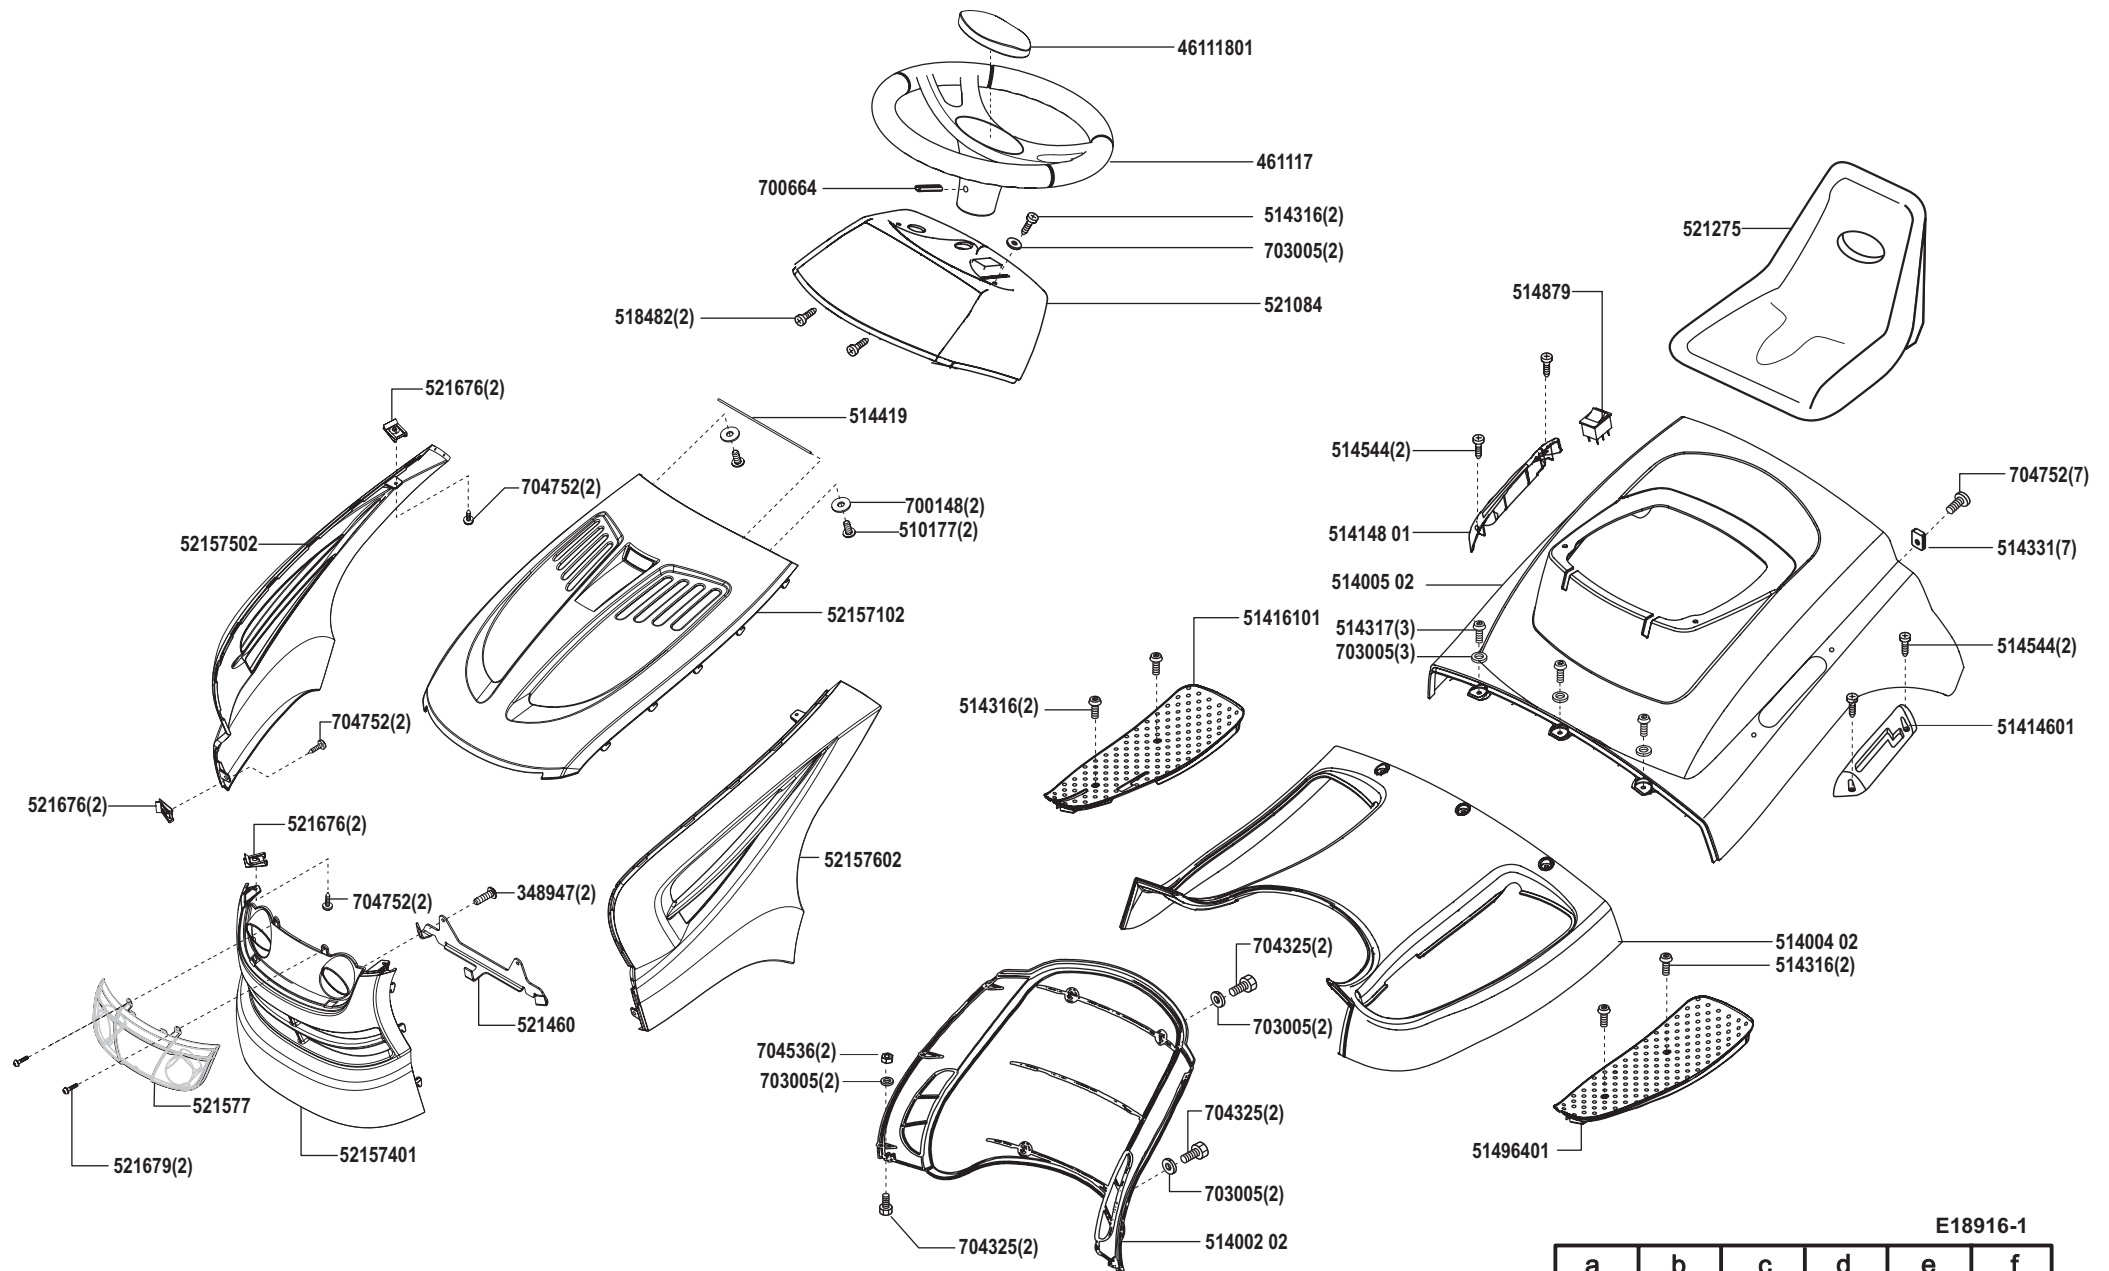

T 920 R

Art. Nr. 118916

E18916-1

a	b	c	d	e	f
09/06					

T 920 R

Art. Nr. 118916

E18916-2

a	b	c	d	e	f
---	---	---	---	---	---

T 920 R

Art. Nr. 118916

E18916-3

a	b	c	d	e	f
---	---	---	---	---	---

T 920 R

Art. Nr. 118916

E18916-4

a	b	c	d	e	f
---	---	---	---	---	---

T 920 R

Art. Nr. 118916

E18916-5

T 920 R

Art. Nr. 118916

E18916-6

a	b	c	d	e	f
06/05					

T 920 R

Art. Nr. 118916

E18916-7

a	b	c	d	e	f
---	---	---	---	---	---

T 920 R

Art. Nr. 118916

a	b	c	d	e	f
---	---	---	---	---	---

http://www.gardening-tools-direct.co.uk/content/petrol_hedge_cutters.htm
http://www.gardening-tools-direct.co.uk/content/leaf_blowers.htm
<http://www.gardening-tools-direct.co.uk/content/strimmers.htm>
http://www.gardening-tools-direct.co.uk/content/petrol_lawn_mowers.htm
http://www.gardening-tools-direct.co.uk/content/electric_hedge_cutters.htm
http://www.gardening-tools-direct.co.uk/content/hedge_trimmers.htm
http://www.gardening-tools-direct.co.uk/content/petrol_shredders.htm
http://www.gardening-tools-direct.co.uk/content/garden_strimmers.htm
http://www.gardening-tools-direct.co.uk/content/lawn_sweepers.htm
<http://www.gardening-tools-direct.co.uk/content/tillers.html>
http://www.gardening-tools-direct.co.uk/content/kranzle_pressure_washers.html
<http://www.gardening-tools-direct.co.uk/content/walk-behind-leaf-vacs.html>
<http://www.gardening-tools-direct.co.uk/content/dori-cultivators.html>
<http://www.gardening-tools-direct.co.uk/content/merry-tiller-cultivators.html>
<http://www.gardening-tools-direct.co.uk/content/alpina-lawn-mowers.html>
<http://www.gardening-tools-direct.co.uk/content/log-splitters.htm>
http://www.gardening-tools-direct.co.uk/content/lawn_tractors.htm