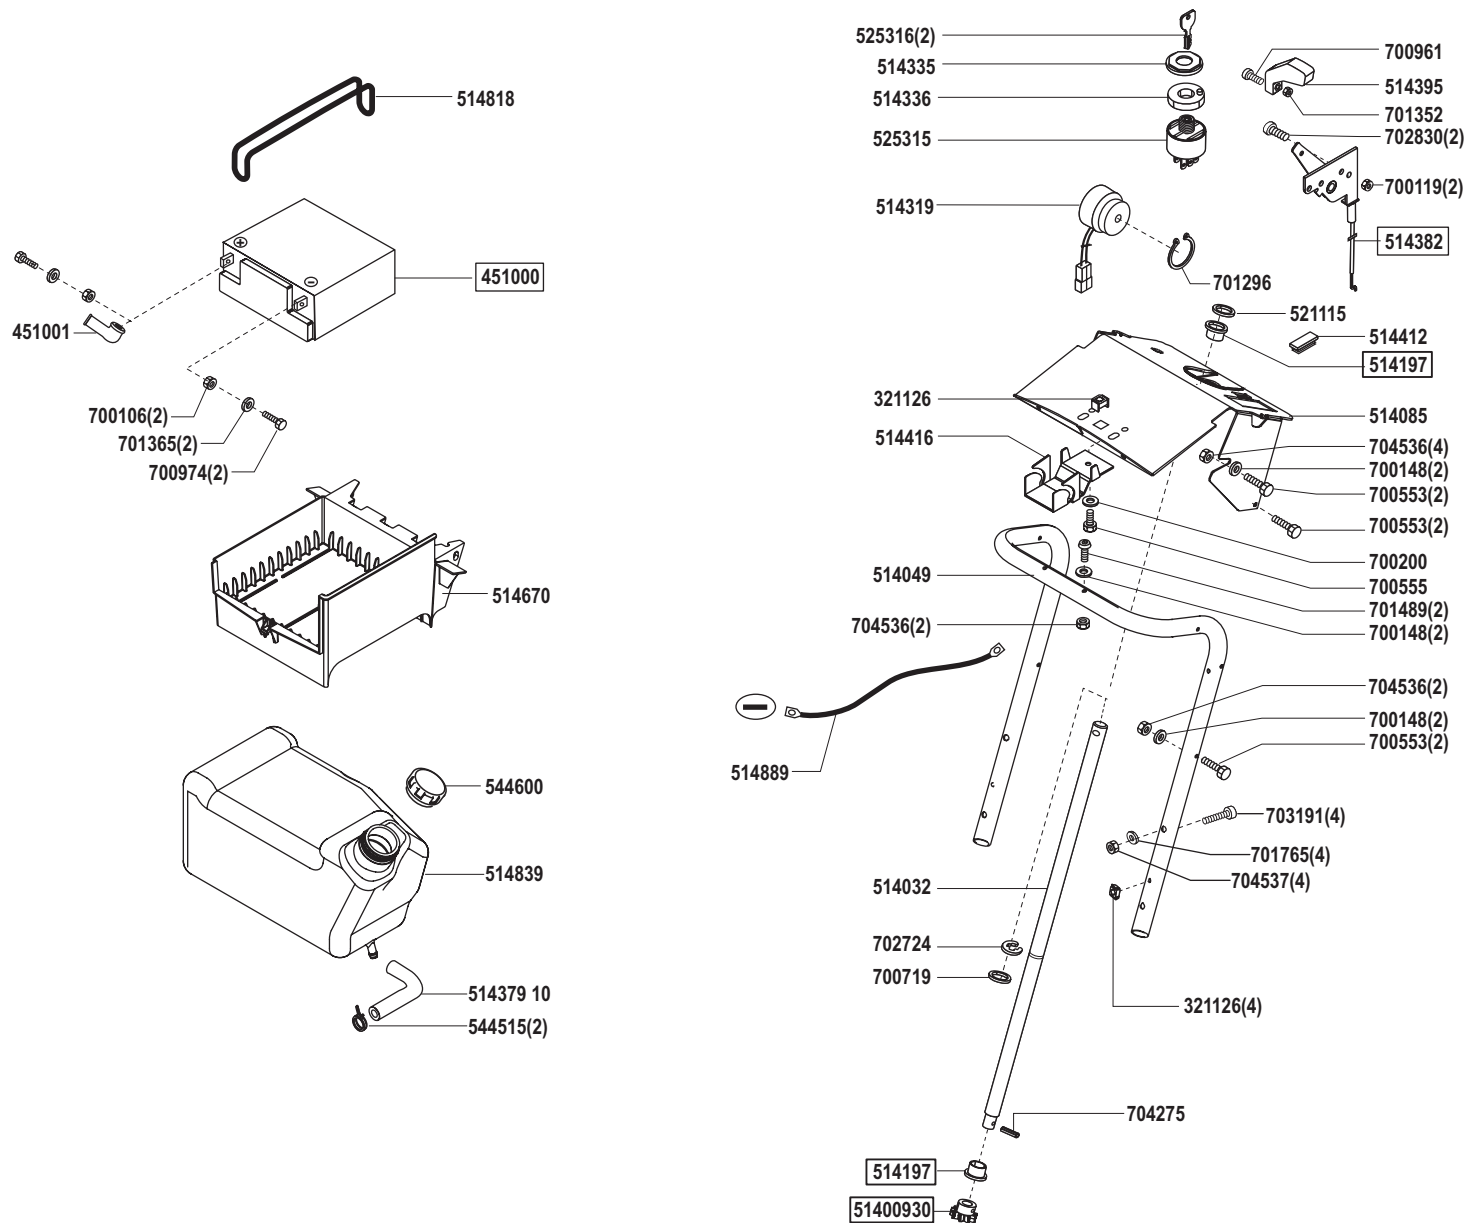

T 920 R

Art. Nr. 118916

E18916-5

T 920 R

Art. Nr. 118916

E18916-6

a	b	c	d	e	f
06/05					

T 920 R

Art. Nr. 118916

E18916-7

a	b	c	d	e	f
---	---	---	---	---	---

T 920 R

Art. Nr. 118916

a	b	c	d	e	f
---	---	---	---	---	---

http://www.gardening-tools-direct.co.uk/content/petrol_hedge_cutters.htm
http://www.gardening-tools-direct.co.uk/content/leaf_blowers.htm
<http://www.gardening-tools-direct.co.uk/content/strimmers.htm>
http://www.gardening-tools-direct.co.uk/content/petrol_lawn_mowers.htm
http://www.gardening-tools-direct.co.uk/content/electric_hedge_cutters.htm
http://www.gardening-tools-direct.co.uk/content/hedge_trimmers.htm
http://www.gardening-tools-direct.co.uk/content/petrol_shredders.htm
http://www.gardening-tools-direct.co.uk/content/garden_strimmers.htm
http://www.gardening-tools-direct.co.uk/content/lawn_sweepers.htm
<http://www.gardening-tools-direct.co.uk/content/tillers.html>
http://www.gardening-tools-direct.co.uk/content/kranzle_pressure_washers.html
<http://www.gardening-tools-direct.co.uk/content/walk-behind-leaf-vacs.html>
<http://www.gardening-tools-direct.co.uk/content/dori-cultivators.html>
<http://www.gardening-tools-direct.co.uk/content/merry-tiller-cultivators.html>
<http://www.gardening-tools-direct.co.uk/content/alpina-lawn-mowers.html>
<http://www.gardening-tools-direct.co.uk/content/log-splitters.htm>
http://www.gardening-tools-direct.co.uk/content/lawn_tractors.htm