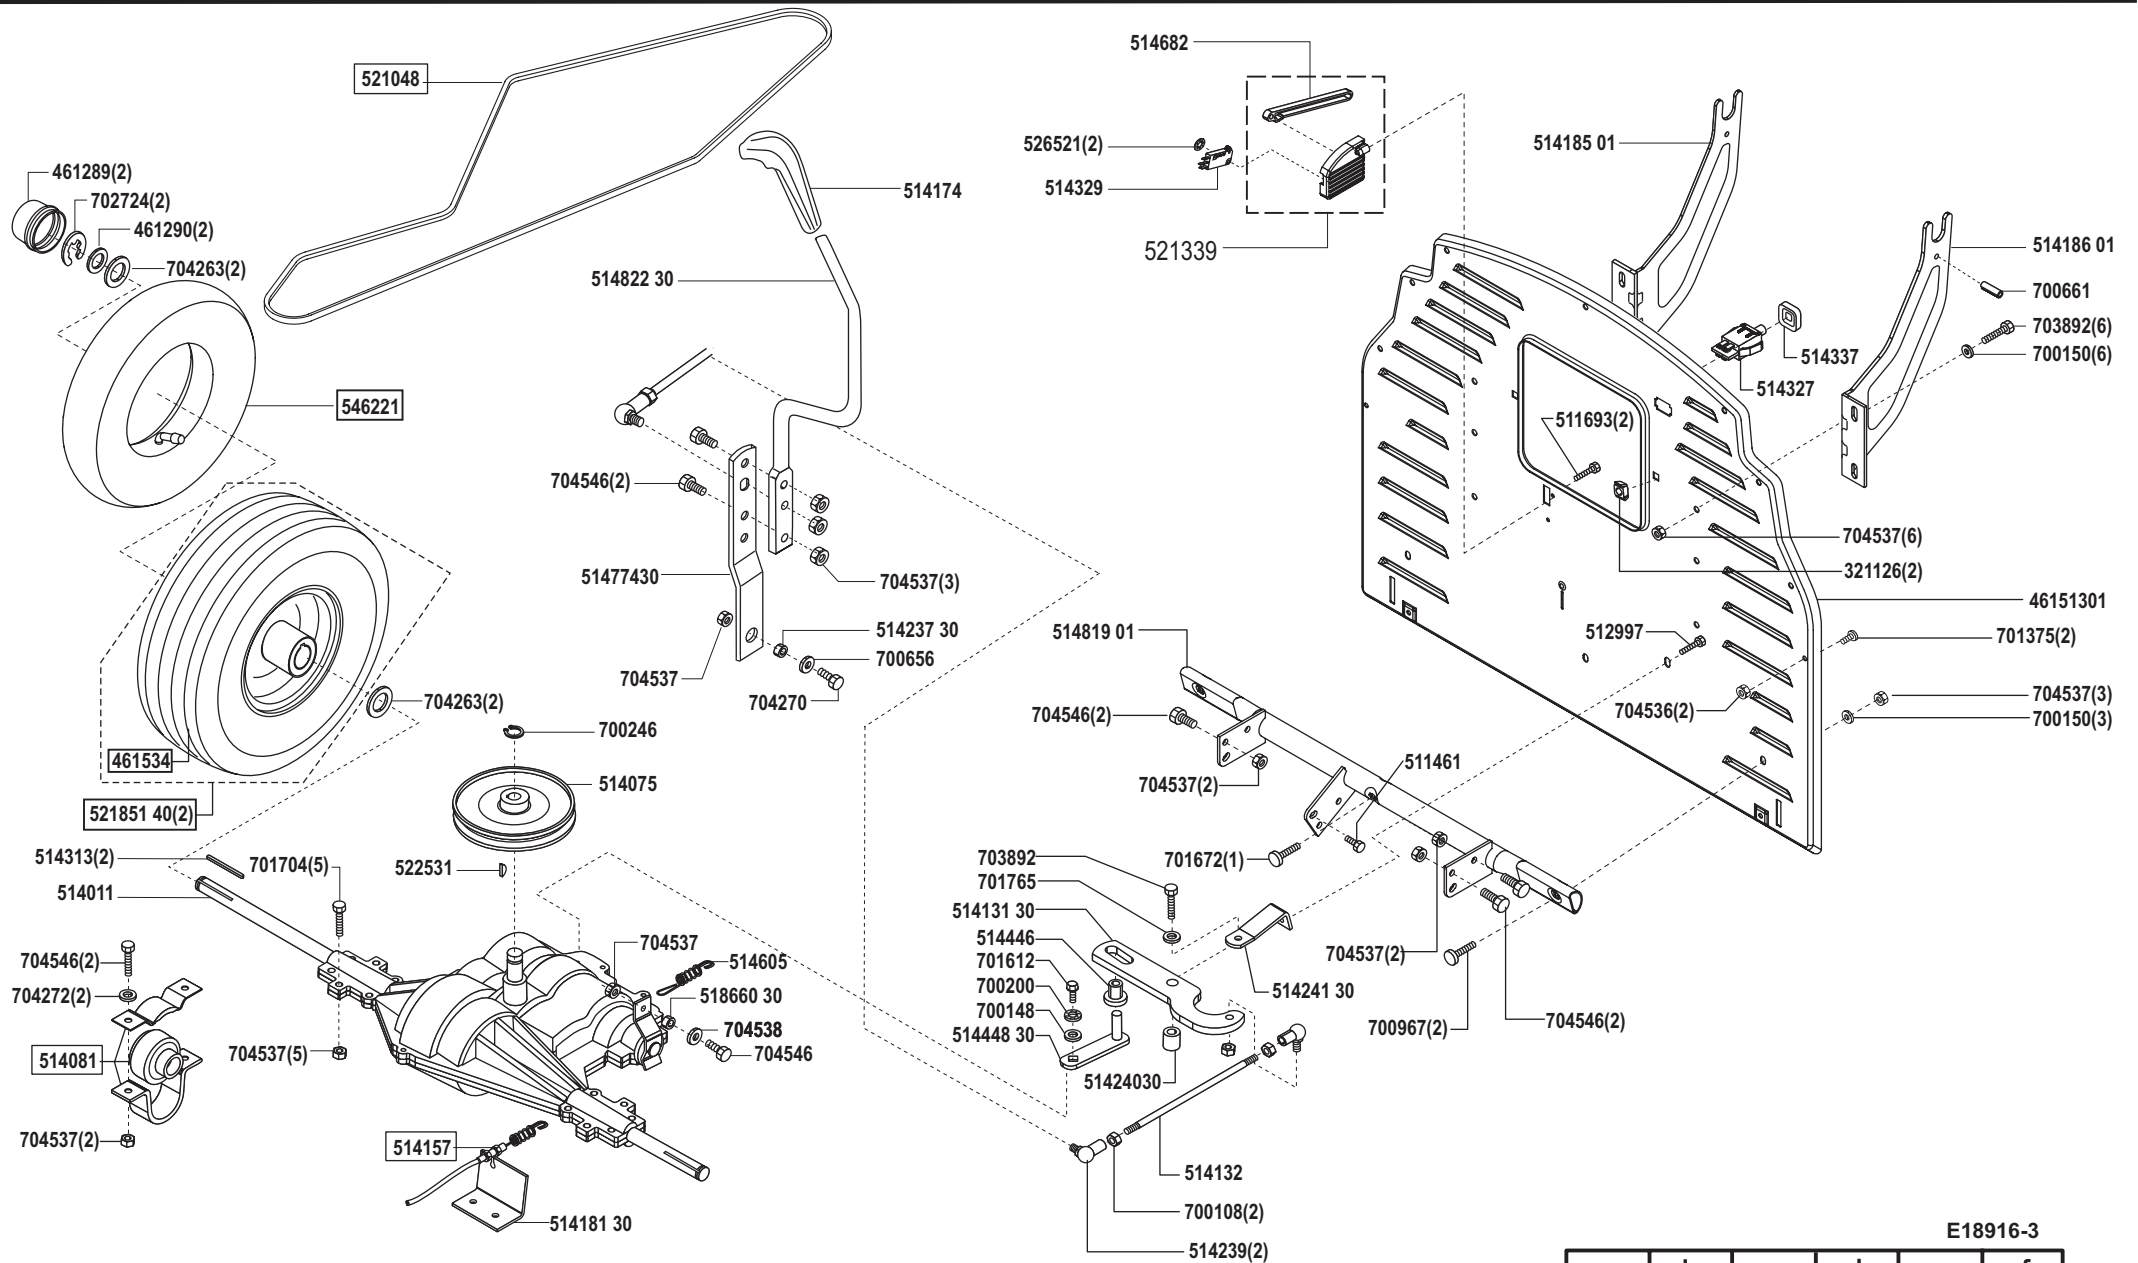

T 920 R

Art. Nr. 118916

E18916-1

a	b	c	d	e	f
09/06					

T 920 R

Art. Nr. 118916

E18916-2

a	b	c	d	e	f
---	---	---	---	---	---

T 920 R

Art. Nr. 118916

E18916-3

a	b	c	d	e	f
---	---	---	---	---	---

T 920 R

Art. Nr. 118916

E18916-4

a	b	c	d	e	f
---	---	---	---	---	---

T 920 R

Art. Nr. 118916

E18916-5

T 920 R

Art. Nr. 118916

E18916-6

a	b	c	d	e	f
06/05					

T 920 R

Art. Nr. 118916

E18916-7

a	b	c	d	e	f
---	---	---	---	---	---

T 920 R

Art. Nr. 118916

a	b	c	d	e	f
---	---	---	---	---	---

http://www.gardening-tools-direct.co.uk/content/petrol_hedge_cutters.htm
http://www.gardening-tools-direct.co.uk/content/leaf_blowers.htm
<http://www.gardening-tools-direct.co.uk/content/strimmers.htm>
http://www.gardening-tools-direct.co.uk/content/petrol_lawn_mowers.htm
http://www.gardening-tools-direct.co.uk/content/electric_hedge_cutters.htm
http://www.gardening-tools-direct.co.uk/content/hedge_trimmers.htm
http://www.gardening-tools-direct.co.uk/content/petrol_shredders.htm
http://www.gardening-tools-direct.co.uk/content/garden_strimmers.htm
http://www.gardening-tools-direct.co.uk/content/lawn_sweepers.htm
<http://www.gardening-tools-direct.co.uk/content/tillers.html>
http://www.gardening-tools-direct.co.uk/content/kranzle_pressure_washers.html
<http://www.gardening-tools-direct.co.uk/content/walk-behind-leaf-vacs.html>
<http://www.gardening-tools-direct.co.uk/content/dori-cultivators.html>
<http://www.gardening-tools-direct.co.uk/content/merry-tiller-cultivators.html>
<http://www.gardening-tools-direct.co.uk/content/alpina-lawn-mowers.html>
<http://www.gardening-tools-direct.co.uk/content/log-splitters.htm>
http://www.gardening-tools-direct.co.uk/content/lawn_tractors.htm