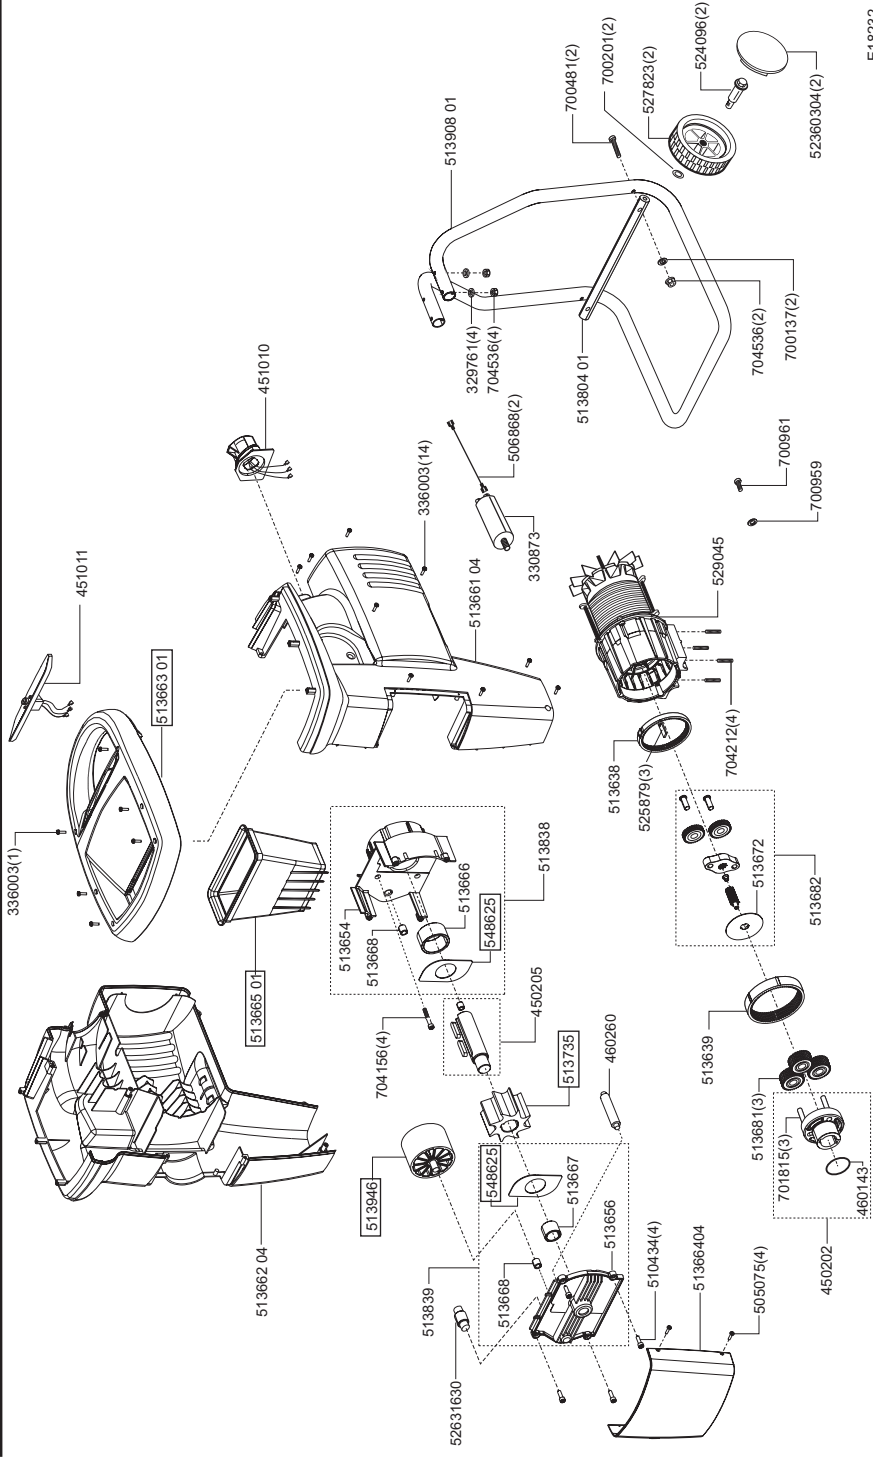

Silent Power 3500

Art. Nr. 118232

E18232

a	b	c	d	e	f
10/01	02/03	06/03	11/03	10/04	01/05

http://www.gardening-tools-direct.co.uk/content/petrol_hedge_cutters.htm
http://www.gardening-tools-direct.co.uk/content/leaf_blowers.htm
<http://www.gardening-tools-direct.co.uk/content/strimmers.htm>
http://www.gardening-tools-direct.co.uk/content/petrol_lawn_mowers.htm
http://www.gardening-tools-direct.co.uk/content/electric_hedge_cutters.htm
http://www.gardening-tools-direct.co.uk/content/hedge_trimmers.htm
http://www.gardening-tools-direct.co.uk/content/petrol_shredders.htm
http://www.gardening-tools-direct.co.uk/content/garden_strimmers.htm
http://www.gardening-tools-direct.co.uk/content/lawn_sweepers.htm
<http://www.gardening-tools-direct.co.uk/content/tillers.html>
http://www.gardening-tools-direct.co.uk/content/kranzle_pressure_washers.html
<http://www.gardening-tools-direct.co.uk/content/walk-behind-leaf-vacs.html>
<http://www.gardening-tools-direct.co.uk/content/dori-cultivators.html>
<http://www.gardening-tools-direct.co.uk/content/merry-tiller-cultivators.html>
<http://www.gardening-tools-direct.co.uk/content/alpina-lawn-mowers.html>
<http://www.gardening-tools-direct.co.uk/content/log-splitters.htm>
http://www.gardening-tools-direct.co.uk/content/lawn_tractors.htm