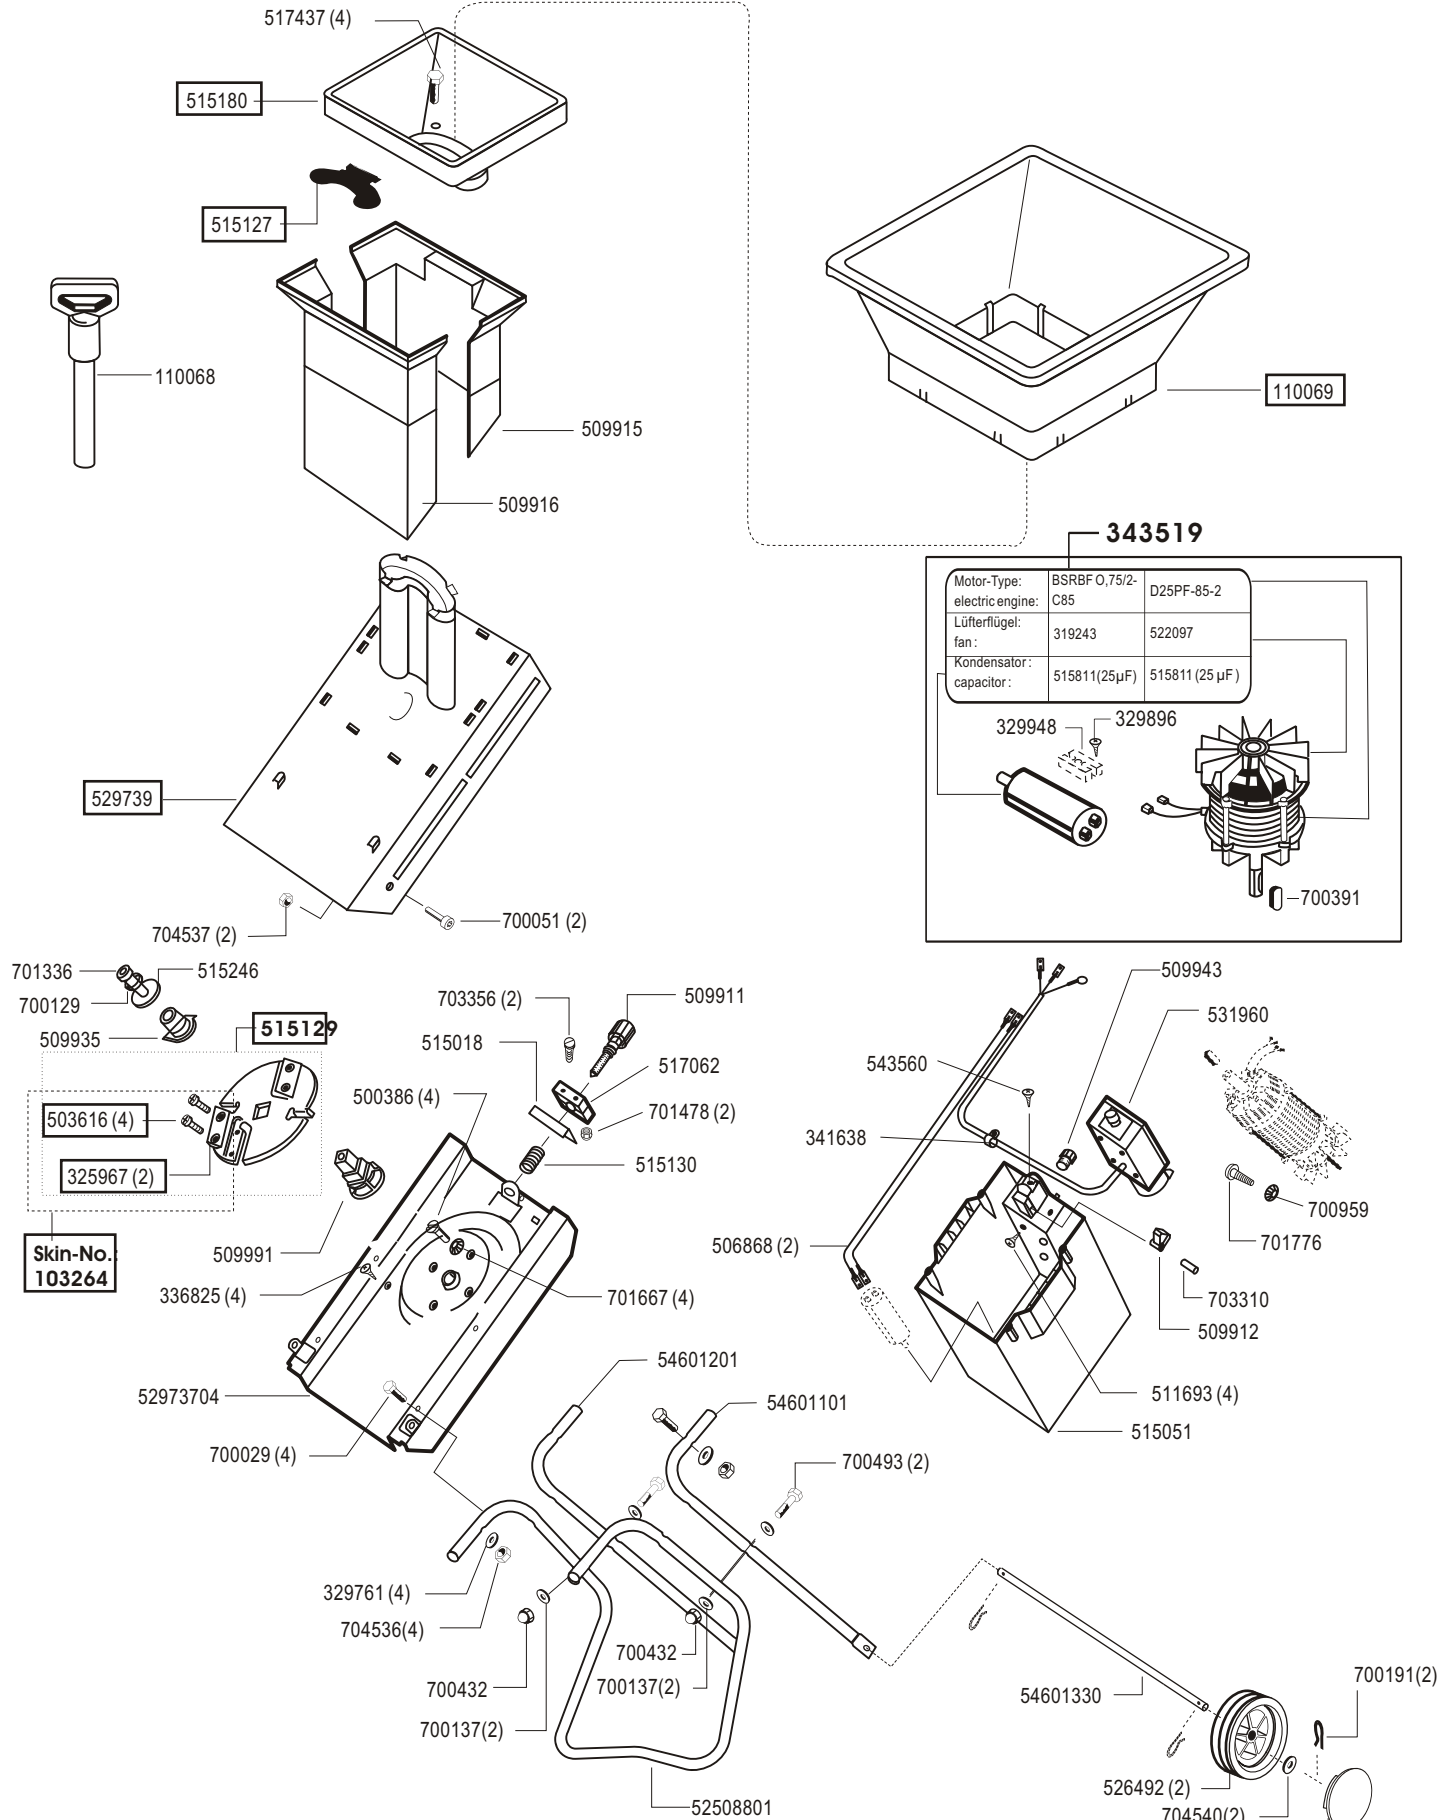

Dynamic 2500 RS

Art. Nr. 118230

ALKO

Garten+Hobby

Skin-No.
103264

E18230

a	b	c	d	e	f
10/01	09/02	10/02			

http://www.gardening-tools-direct.co.uk/content/petrol_hedge_cutters.htm
http://www.gardening-tools-direct.co.uk/content/leaf_blowers.htm
<http://www.gardening-tools-direct.co.uk/content/strimmers.htm>
http://www.gardening-tools-direct.co.uk/content/petrol_lawn_mowers.htm
http://www.gardening-tools-direct.co.uk/content/electric_hedge_cutters.htm
http://www.gardening-tools-direct.co.uk/content/hedge_trimmers.htm
http://www.gardening-tools-direct.co.uk/content/petrol_shredders.htm
http://www.gardening-tools-direct.co.uk/content/garden_strimmers.htm
http://www.gardening-tools-direct.co.uk/content/lawn_sweepers.htm
<http://www.gardening-tools-direct.co.uk/content/tillers.html>
http://www.gardening-tools-direct.co.uk/content/kranzle_pressure_washers.html
<http://www.gardening-tools-direct.co.uk/content/walk-behind-leaf-vacs.html>
<http://www.gardening-tools-direct.co.uk/content/dori-cultivators.html>
<http://www.gardening-tools-direct.co.uk/content/merry-tiller-cultivators.html>
<http://www.gardening-tools-direct.co.uk/content/alpina-lawn-mowers.html>
<http://www.gardening-tools-direct.co.uk/content/log-splitters.htm>
http://www.gardening-tools-direct.co.uk/content/lawn_tractors.htm