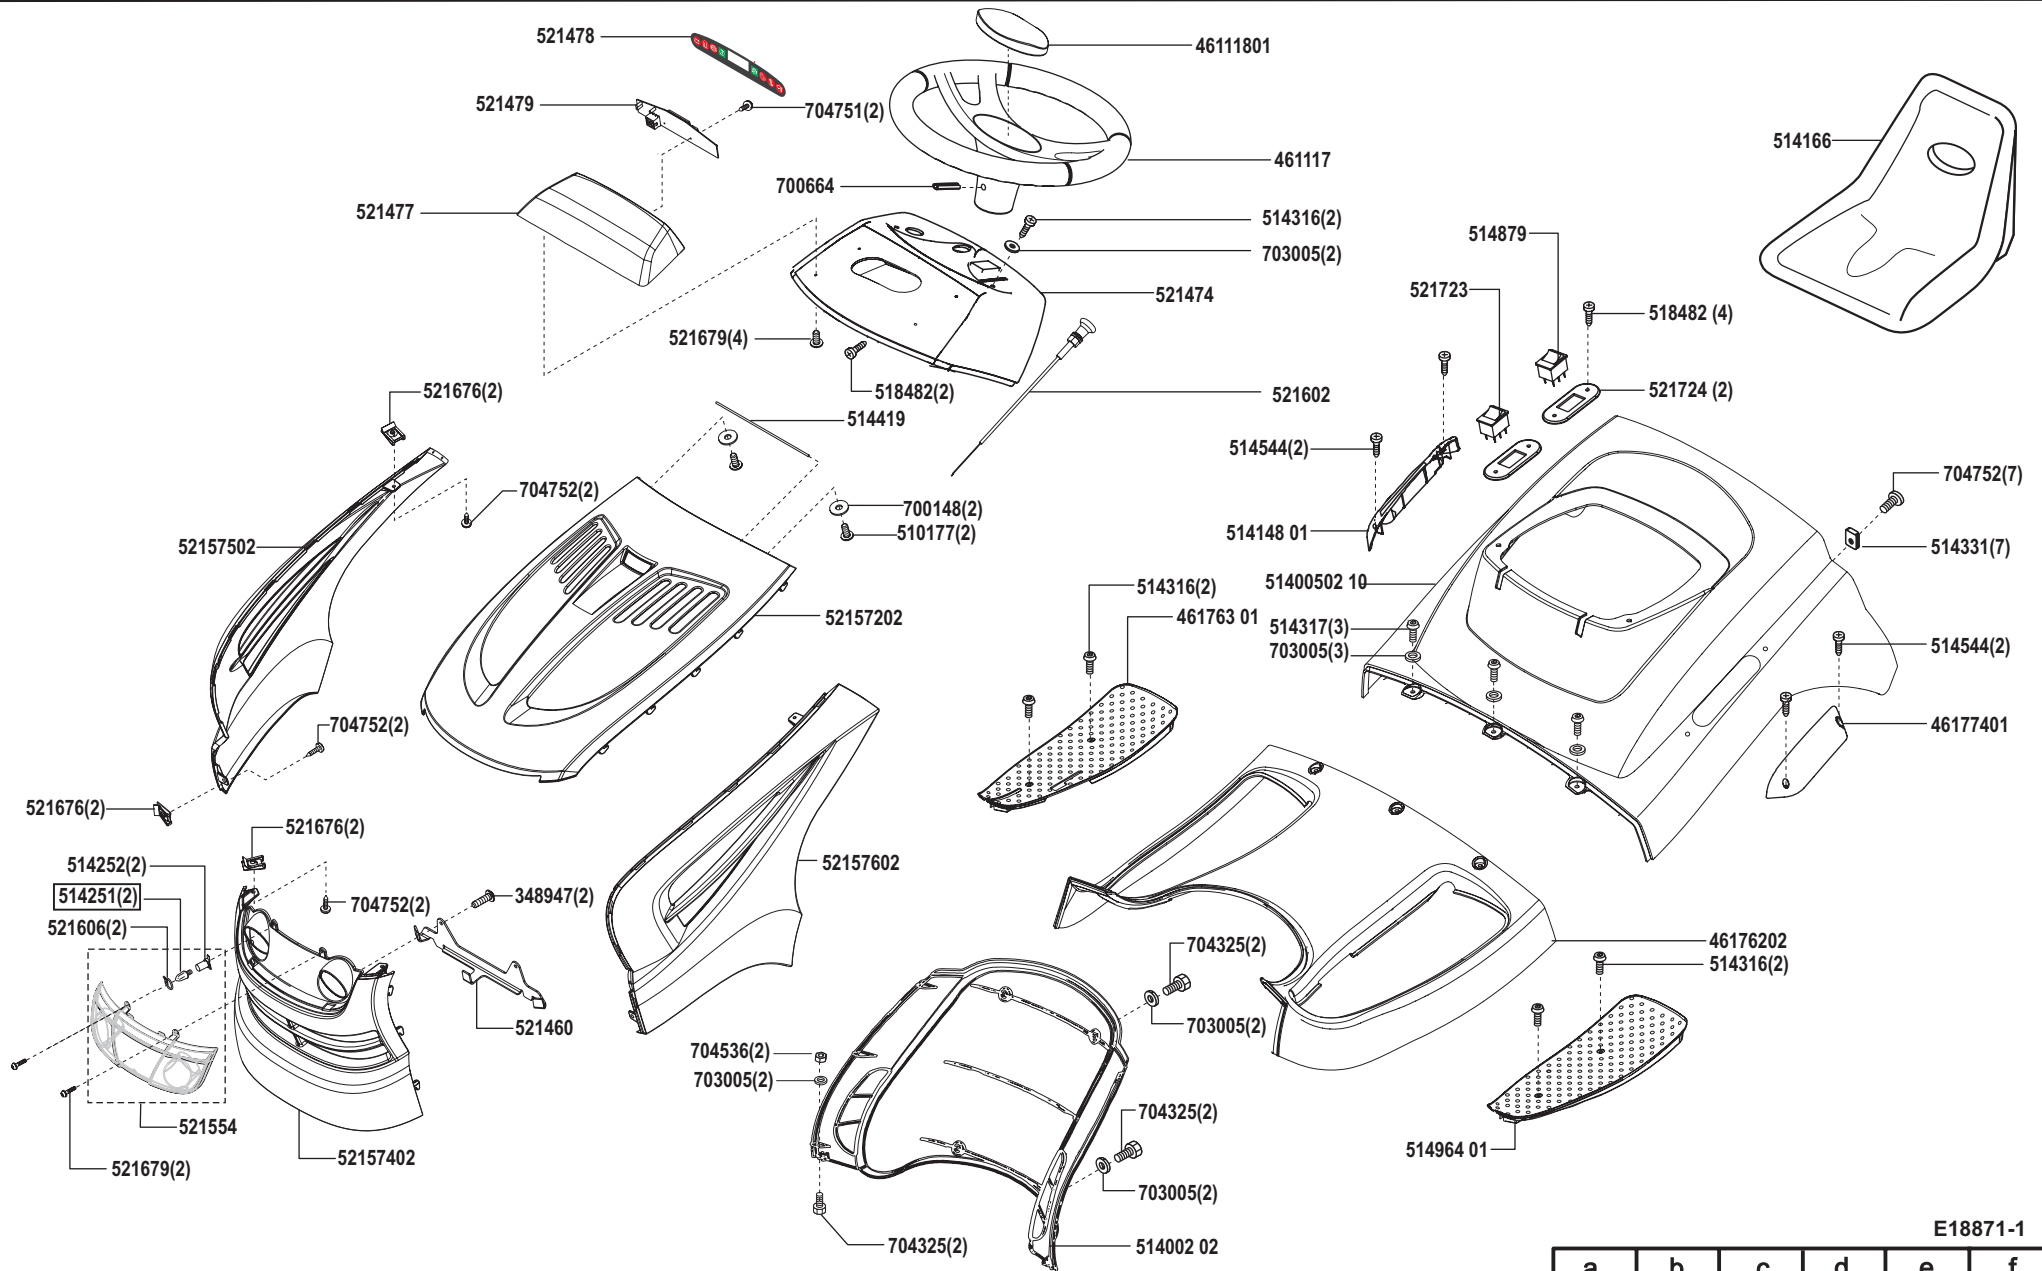

Power Line T20-102 HDE

Art. Nr. 118871

E18871-1

a	b	c	d	e	f
09/06					

Power Line T20-102 HDE

Art. Nr. 118871

E18871-2

a	b	c	d	e	f
---	---	---	---	---	---

Power Line T20-102 HDE

Art. Nr. 118871

E18871-4

a	b	c	d	e	f
---	---	---	---	---	---

Power Line T20-102 HDE

Art. Nr. 118871

E18871-5

a	b	c	d	e	f
---	---	---	---	---	---

Power Line T20-102 HDE

Art. Nr. 118871

E18871-6

a	b	c	d	e	f
---	---	---	---	---	---

Power Line T20-102 HDE

Art. Nr. 118871

E18871-7

a	b	c	d	e	f
---	---	---	---	---	---

Power Line T20-102 HDE

Art. Nr. 118871

E18871-8

a	b	c	d	e	f
---	---	---	---	---	---

Power Line T20-102 HDE

Art. Nr. 118871

E18871-9

a	b	c	d	e	f
---	---	---	---	---	---