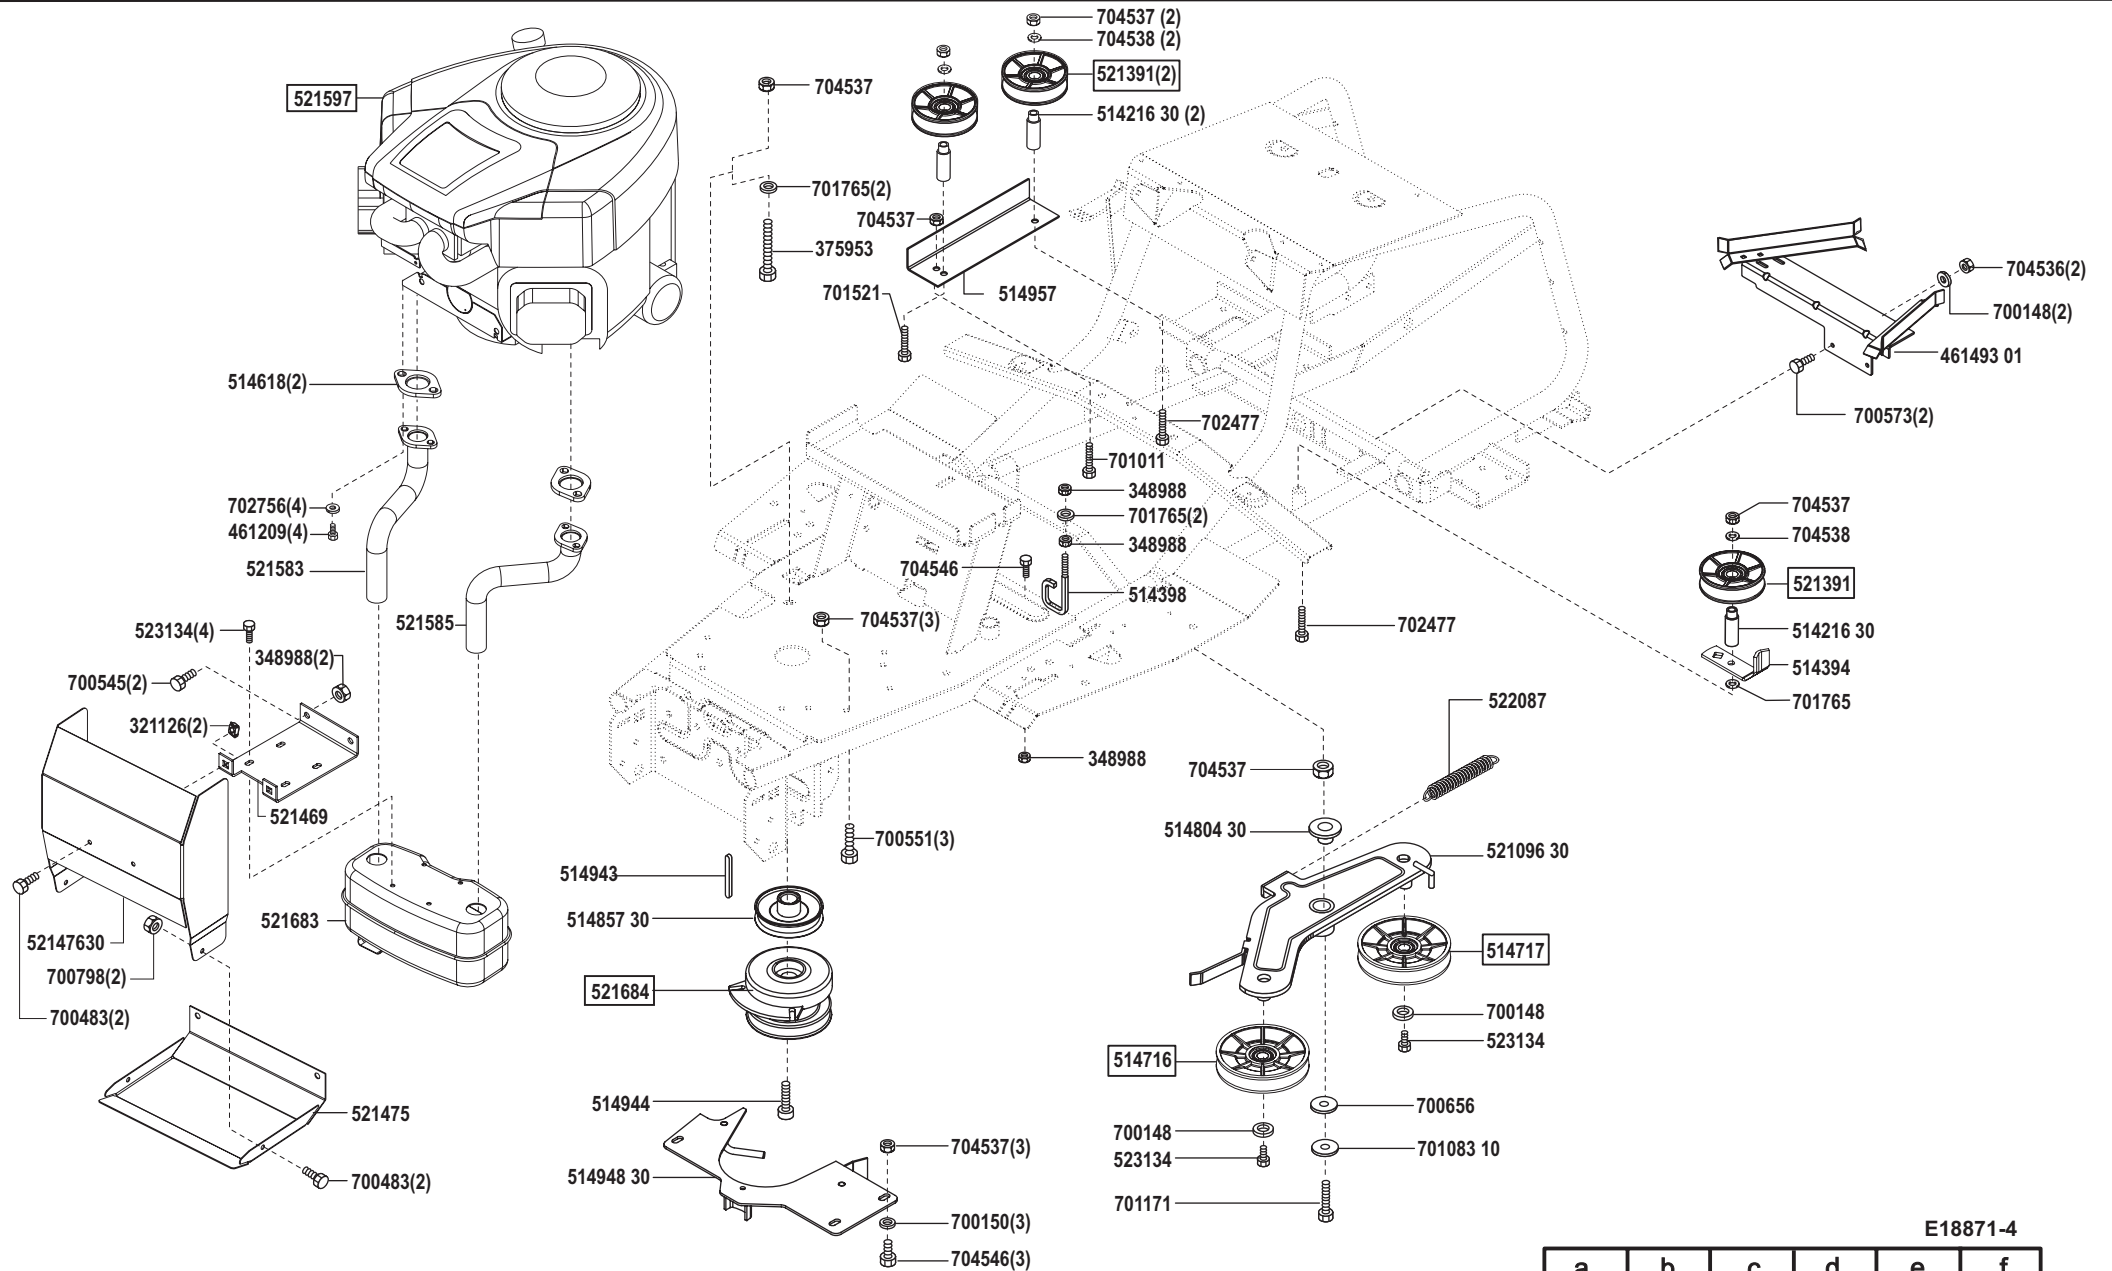

Power Line T20-102 HDE

Art. Nr. 118871

E18871-1

a	b	c	d	e	f
09/06					

Power Line T20-102 HDE

Art. Nr. 118871

E18871-2

a	b	c	d	e	f
---	---	---	---	---	---

Power Line T20-102 HDE

Art. Nr. 118871

E18871-4

a	b	c	d	e	f
---	---	---	---	---	---

Power Line T20-102 HDE

Art. Nr. 118871

E18871-5

a	b	c	d	e	f
---	---	---	---	---	---

Power Line T20-102 HDE

Art. Nr. 118871

E18871-6

a	b	c	d	e	f
---	---	---	---	---	---

Power Line T20-102 HDE

Art. Nr. 118871

E18871-7

a	b	c	d	e	f
---	---	---	---	---	---

Power Line T20-102 HDE

Art. Nr. 118871

E18871-8

a	b	c	d	e	f
---	---	---	---	---	---

Power Line T20-102 HDE

Art. Nr. 118871

E18871-9

a	b	c	d	e	f
---	---	---	---	---	---