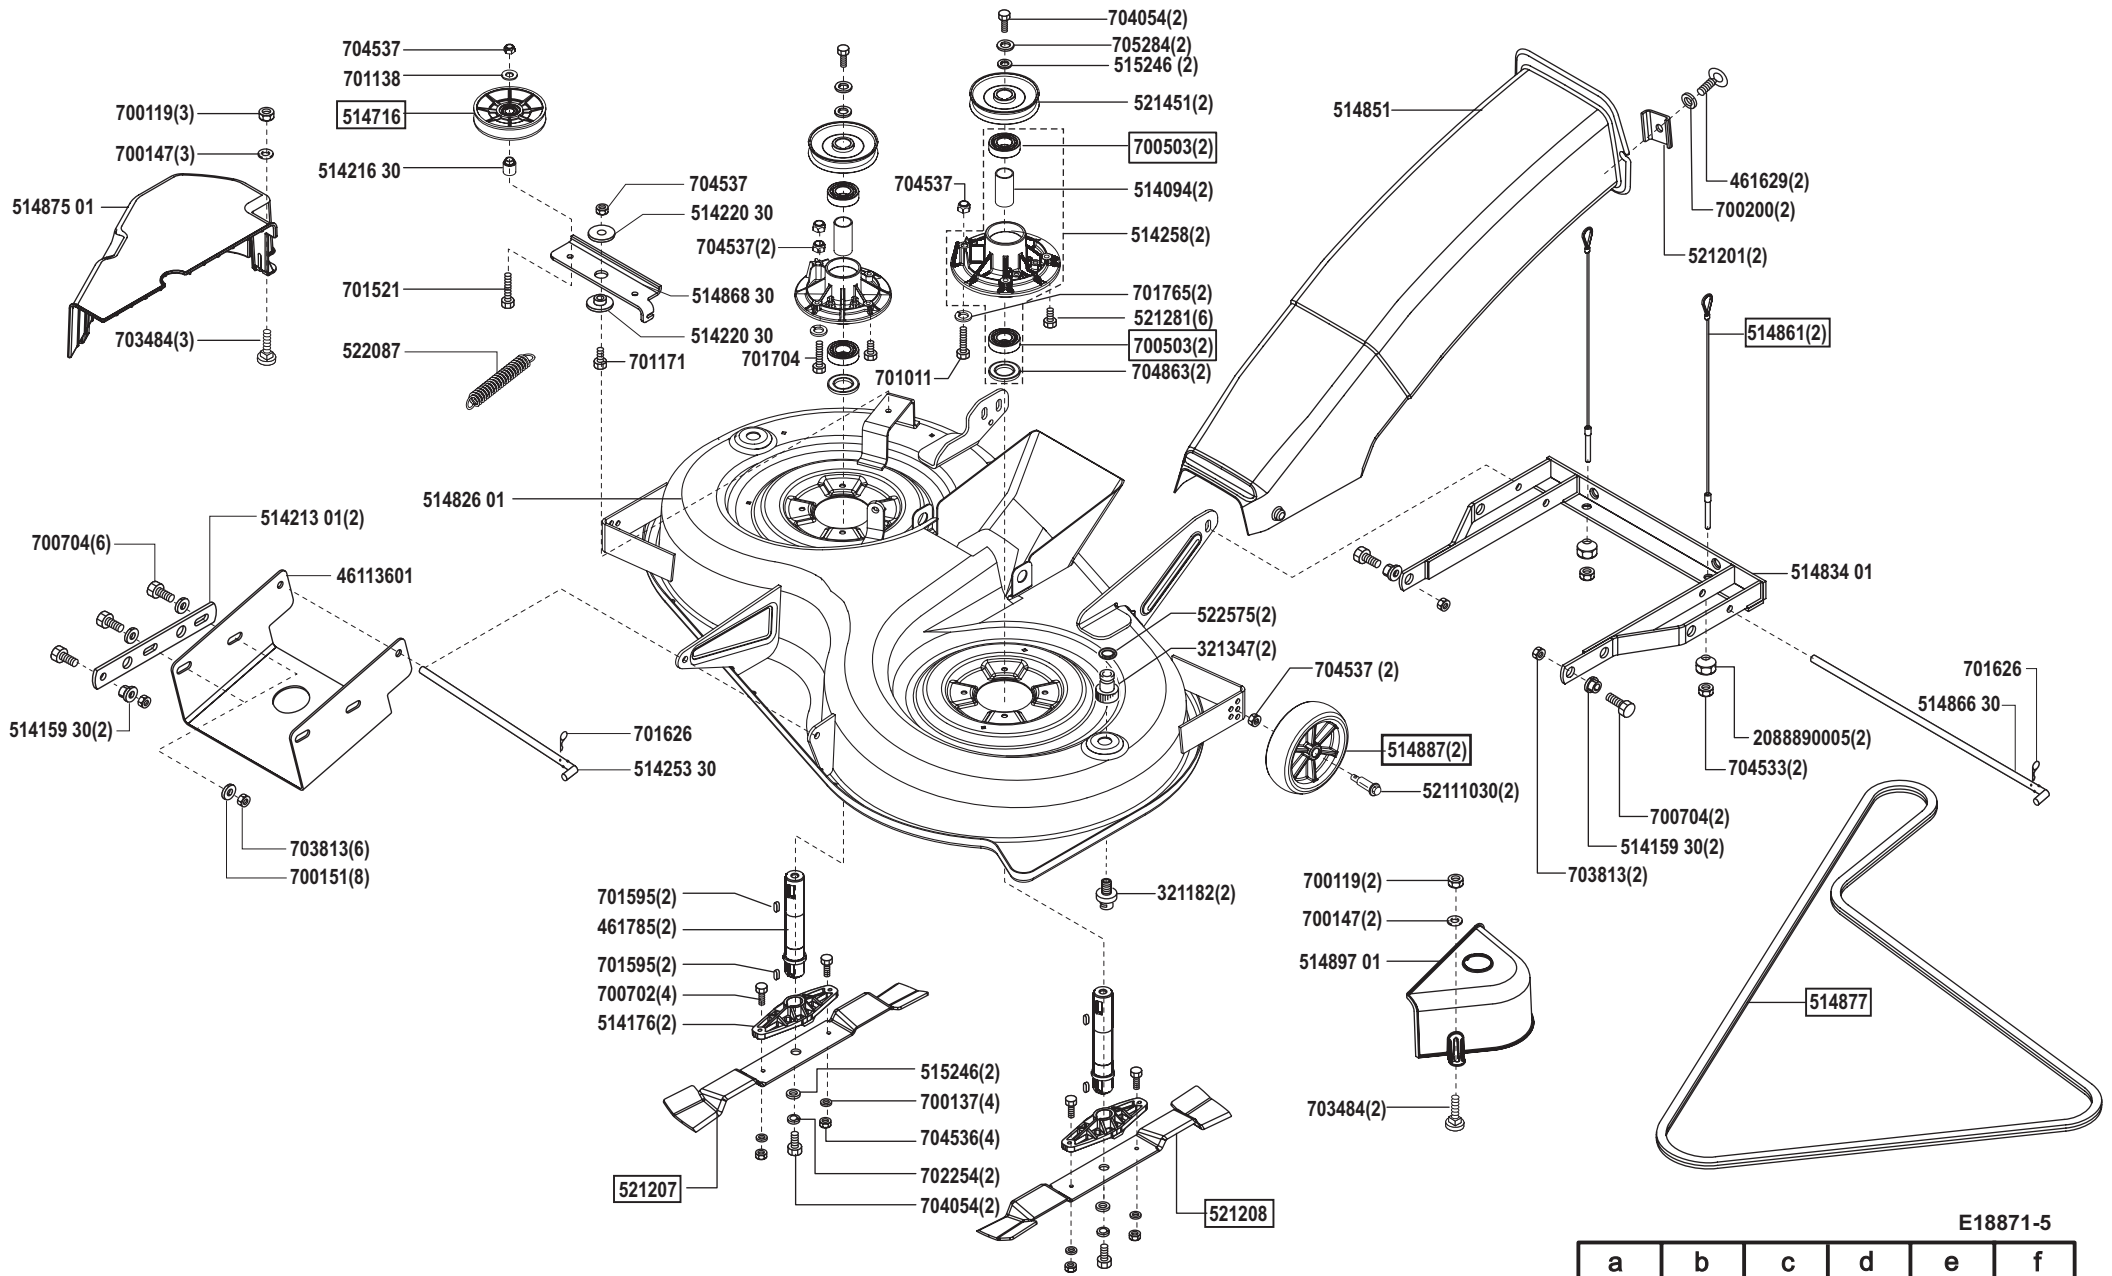

Power Line T20-102 HDE

Art. Nr. 118871

E18871-1

a	b	c	d	e	f
09/06					

Power Line T20-102 HDE

Art. Nr. 118871

E18871-2

a	b	c	d	e	f
---	---	---	---	---	---

Power Line T20-102 HDE

Art. Nr. 118871

E18871-4

a	b	c	d	e	f
---	---	---	---	---	---

Power Line T20-102 HDE

Art. Nr. 118871

E18871-5

a	b	c	d	e	f
---	---	---	---	---	---

Power Line T20-102 HDE

Art. Nr. 118871

E18871-6

a	b	c	d	e	f
---	---	---	---	---	---

Power Line T20-102 HDE

Art. Nr. 118871

E18871-7

a	b	c	d	e	f
---	---	---	---	---	---

Power Line T20-102 HDE

Art. Nr. 118871

E18871-8

a	b	c	d	e	f
---	---	---	---	---	---

Power Line T20-102 HDE

Art. Nr. 118871

E18871-9

a	b	c	d	e	f
---	---	---	---	---	---