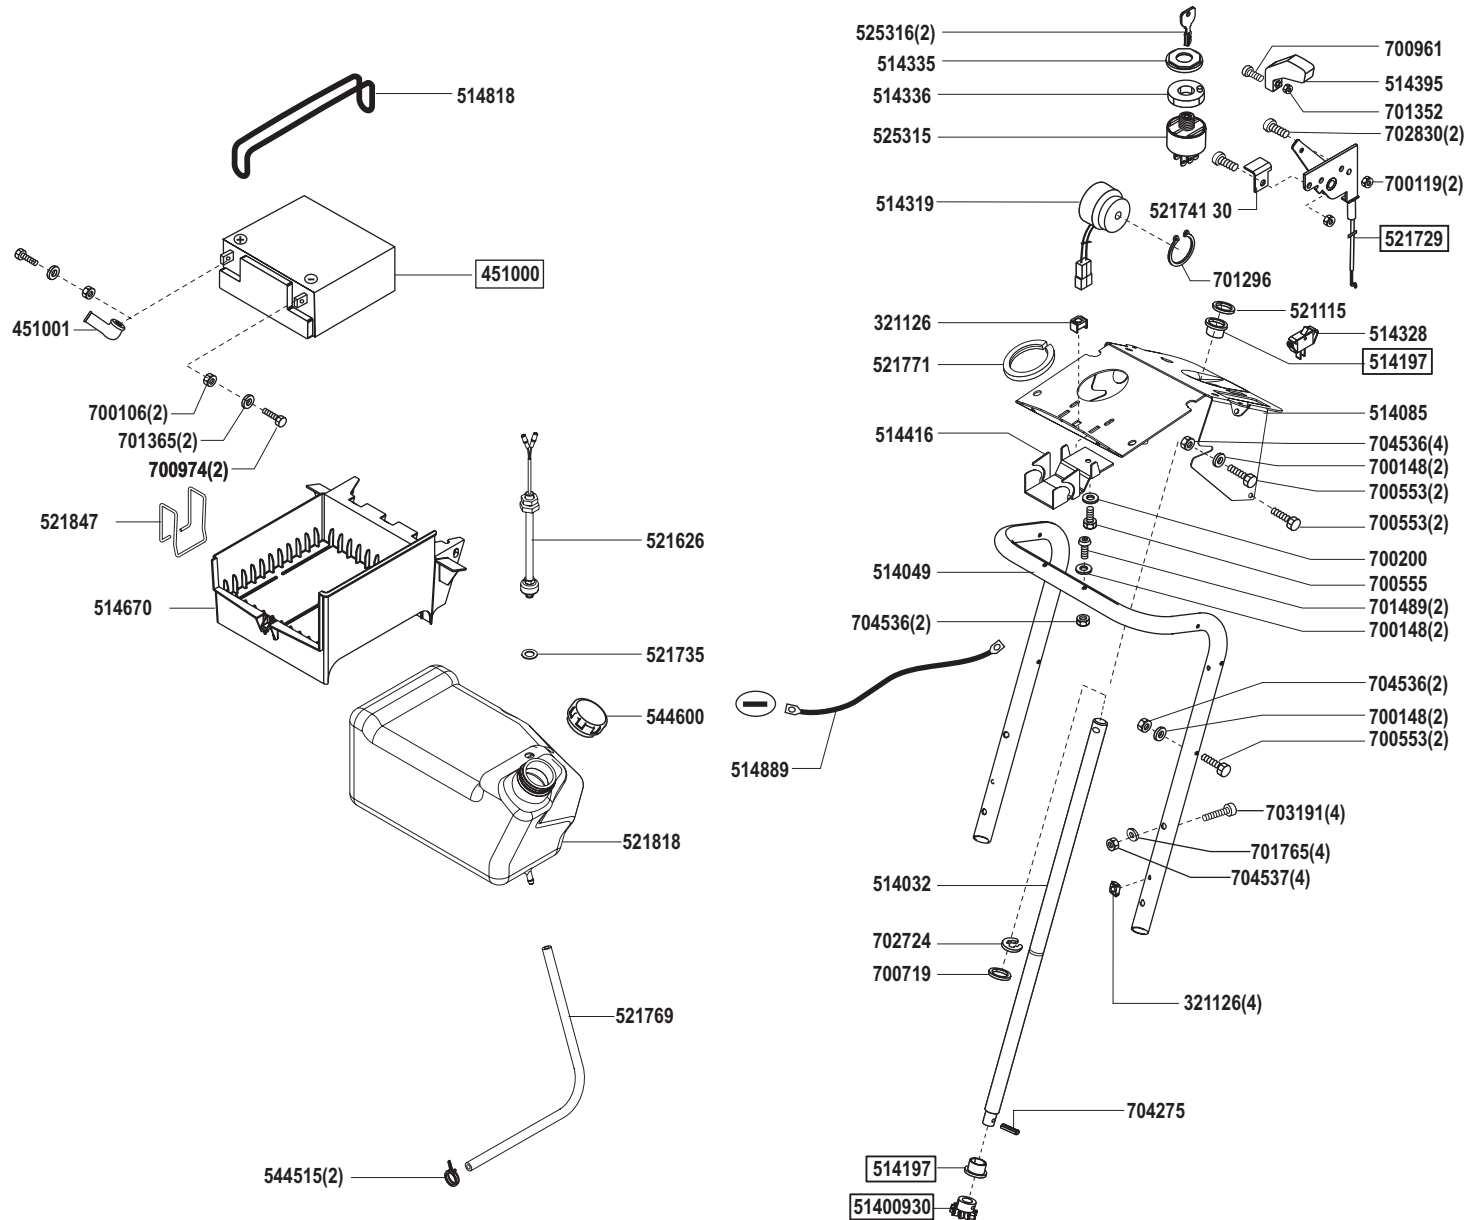

Power Line T20-102 HDE

Art. Nr. 118871

E18871-1

a	b	c	d	e	f
09/06					

Power Line T20-102 HDE

Art. Nr. 118871

E18871-2

a	b	c	d	e	f
---	---	---	---	---	---

Power Line T20-102 HDE

Art. Nr. 118871

E18871-4

a	b	c	d	e	f
---	---	---	---	---	---

Power Line T20-102 HDE

Art. Nr. 118871

E18871-5

a	b	c	d	e	f
---	---	---	---	---	---

Power Line T20-102 HDE

Art. Nr. 118871

E18871-6

a	b	c	d	e	f
---	---	---	---	---	---

Power Line T20-102 HDE

Art. Nr. 118871

E18871-7

a	b	c	d	e	f
---	---	---	---	---	---

Power Line T20-102 HDE

Art. Nr. 118871

E18871-8

a	b	c	d	e	f
---	---	---	---	---	---

Power Line T20-102 HDE

Art. Nr. 118871

E18871-9

a	b	c	d	e	f
---	---	---	---	---	---