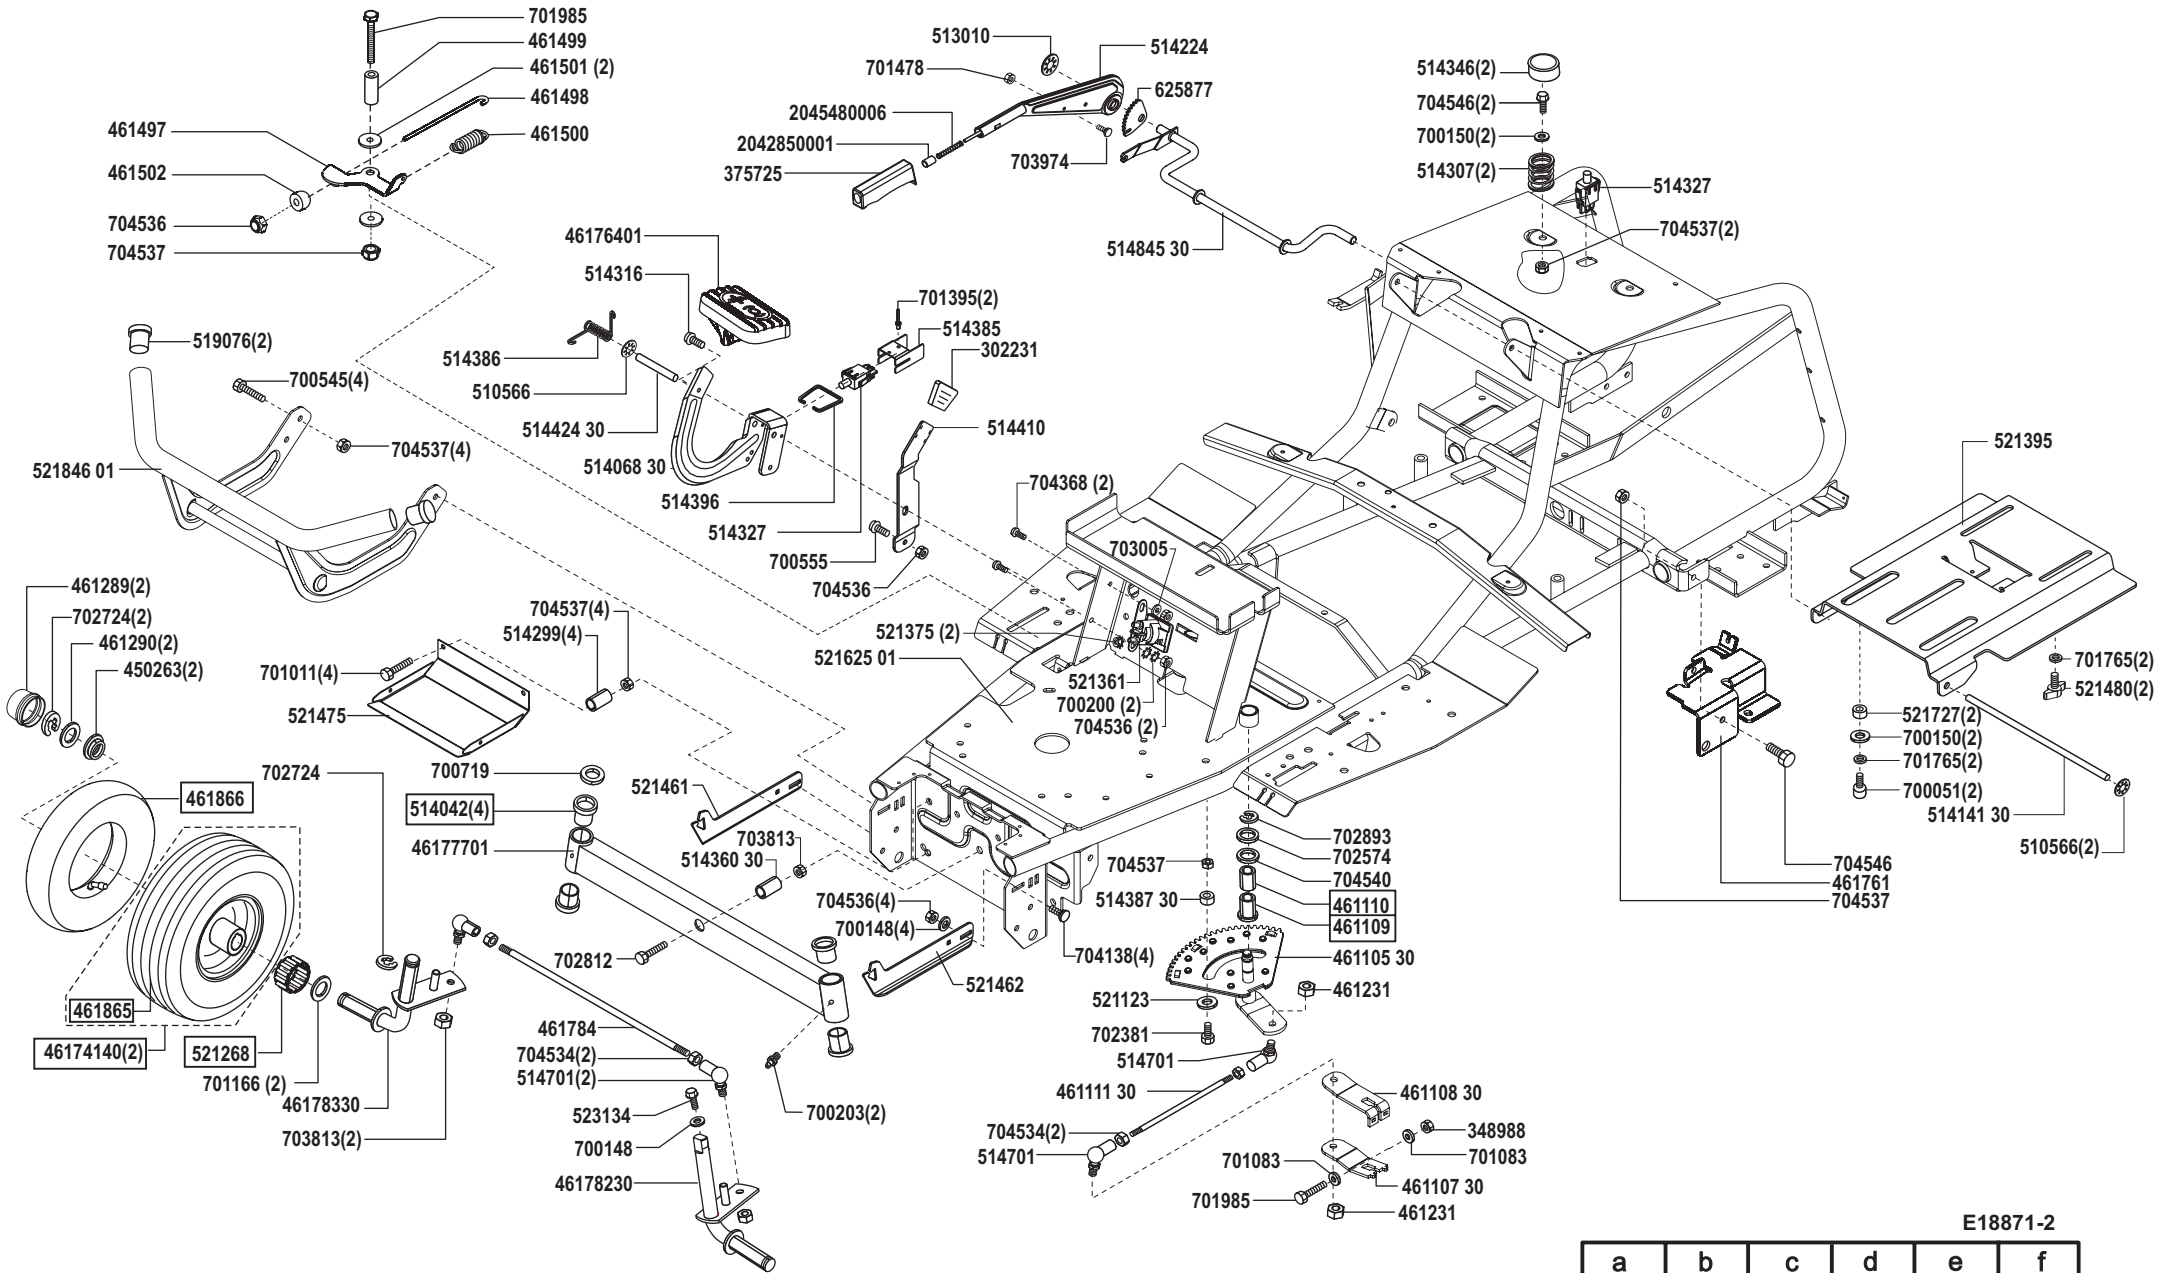

Power Line T20-102 HDE

Art. Nr. 118871

E18871-1

a	b	c	d	e	f
09/06					

Power Line T20-102 HDE

Art. Nr. 118871

E18871-2

a	b	c	d	e	f
---	---	---	---	---	---

Power Line T20-102 HDE

Art. Nr. 118871

E18871-4

a	b	c	d	e	f
---	---	---	---	---	---

Power Line T20-102 HDE

Art. Nr. 118871

E18871-5

a	b	c	d	e	f
---	---	---	---	---	---

Power Line T20-102 HDE

Art. Nr. 118871

E18871-6

a	b	c	d	e	f
---	---	---	---	---	---

Power Line T20-102 HDE

Art. Nr. 118871

E18871-7

a	b	c	d	e	f
---	---	---	---	---	---

Power Line T20-102 HDE

Art. Nr. 118871

E18871-8

a	b	c	d	e	f
---	---	---	---	---	---

Power Line T20-102 HDE

Art. Nr. 118871

E18871-9

a	b	c	d	e	f
---	---	---	---	---	---