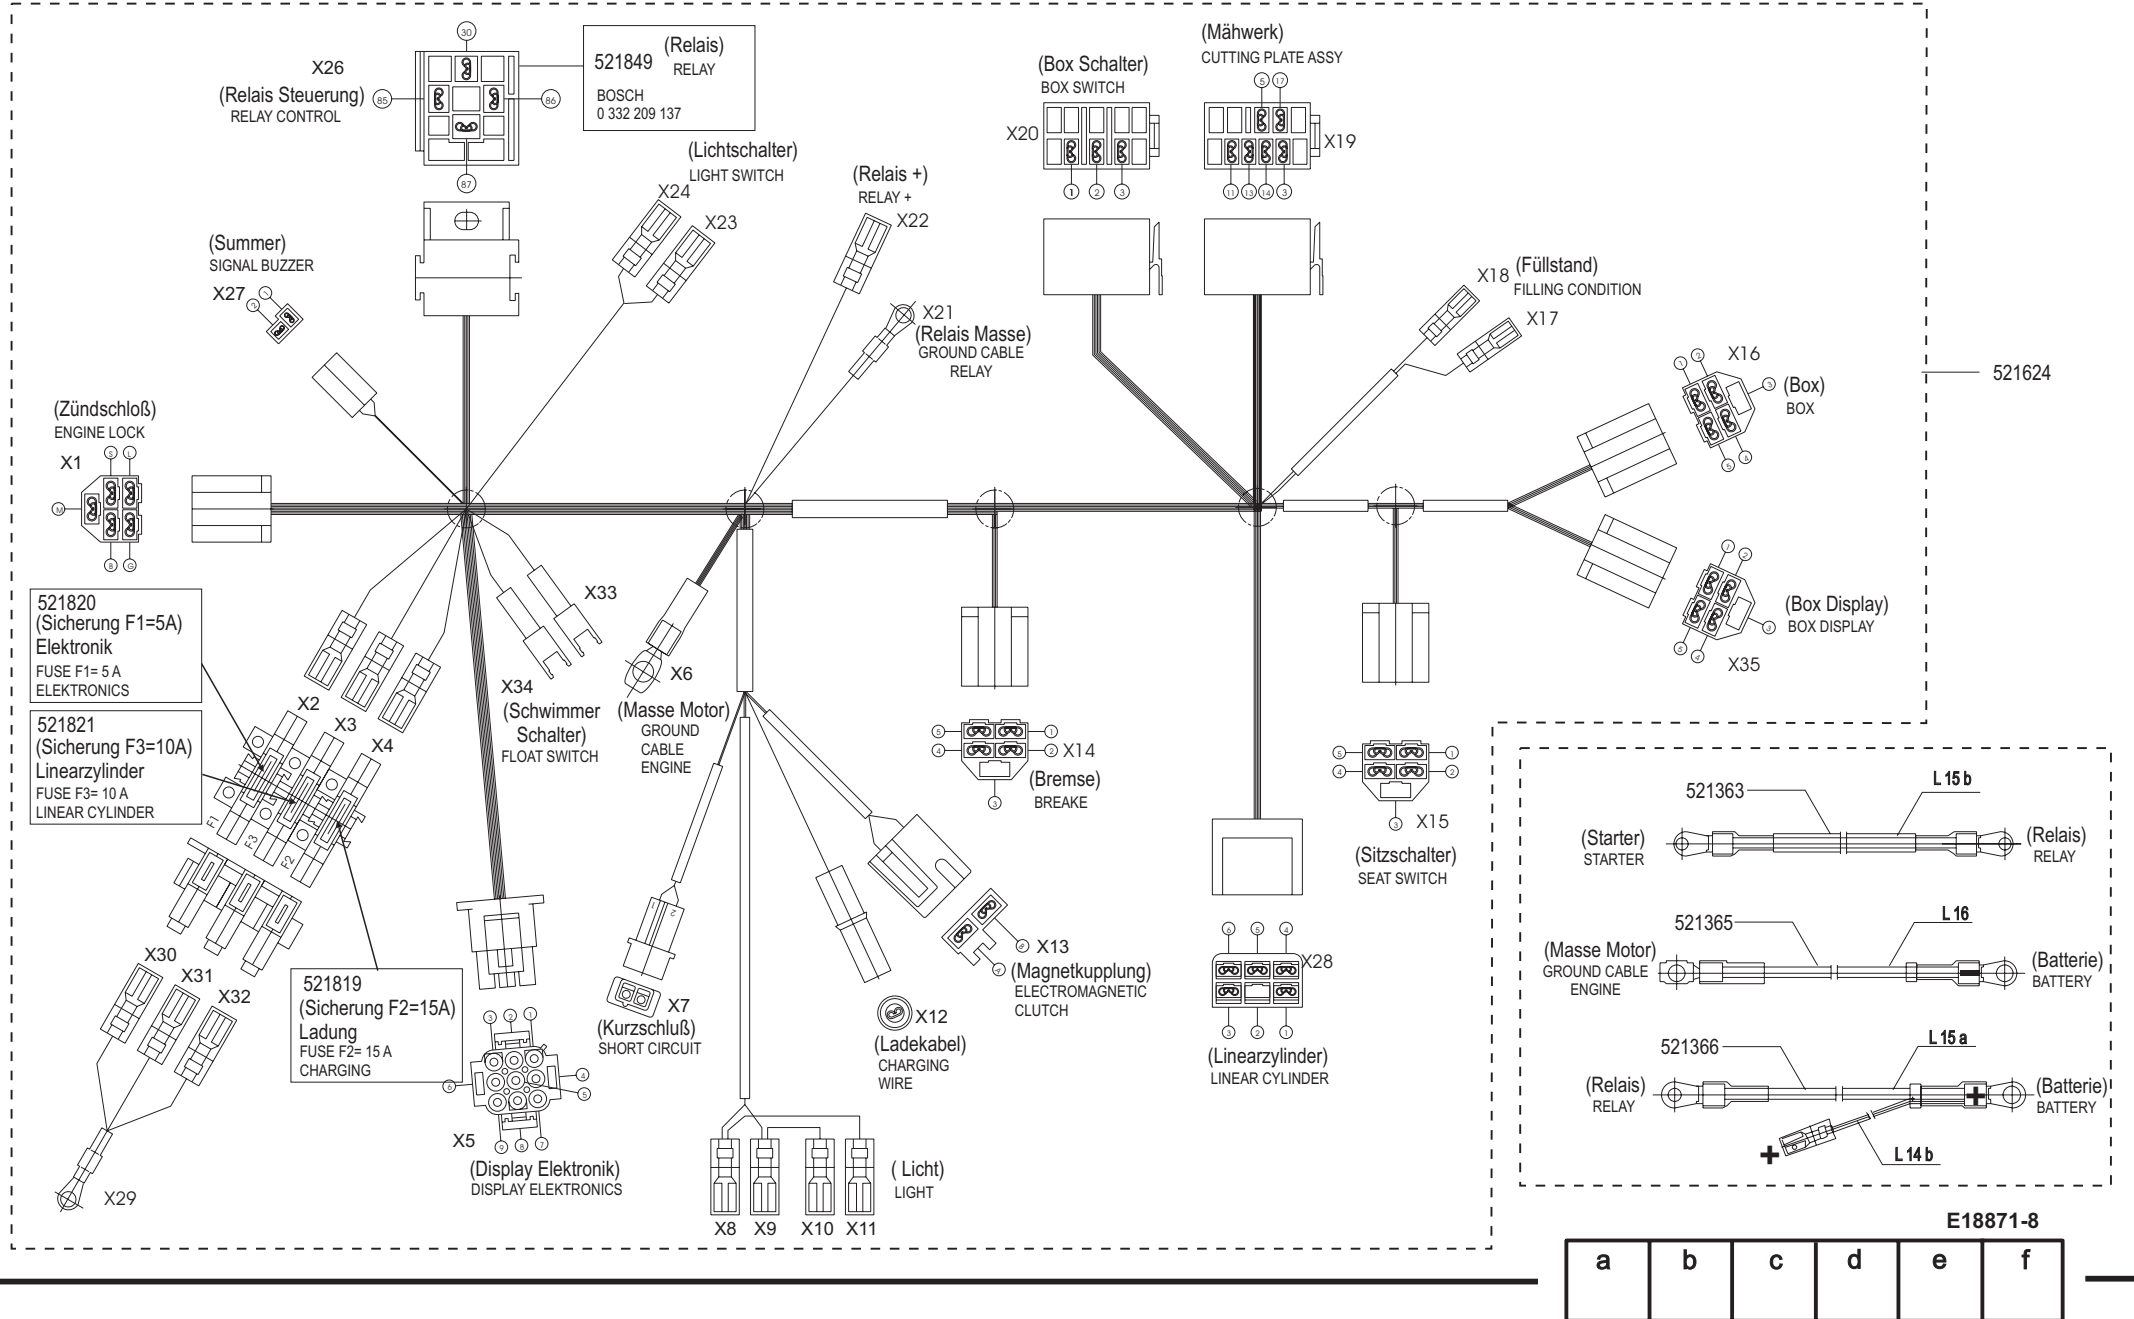

Power Line T20-102 HDE

Art. Nr. 118871

E18871-1

a	b	c	d	e	f
09/06					

Power Line T20-102 HDE

Art. Nr. 118871

E18871-2

a	b	c	d	e	f
---	---	---	---	---	---

Power Line T20-102 HDE

Art. Nr. 118871

E18871-4

a	b	c	d	e	f
---	---	---	---	---	---

Power Line T20-102 HDE

Art. Nr. 118871

E18871-5

a	b	c	d	e	f
---	---	---	---	---	---

Power Line T20-102 HDE

Art. Nr. 118871

E18871-6

a	b	c	d	e	f
---	---	---	---	---	---

Power Line T20-102 HDE

Art. Nr. 118871

E18871-7

a	b	c	d	e	f
---	---	---	---	---	---

Power Line T20-102 HDE

Art. Nr. 118871

E18871-8

a	b	c	d	e	f
---	---	---	---	---	---

Power Line T20-102 HDE

Art. Nr. 118871

E18871-9

a	b	c	d	e	f
---	---	---	---	---	---