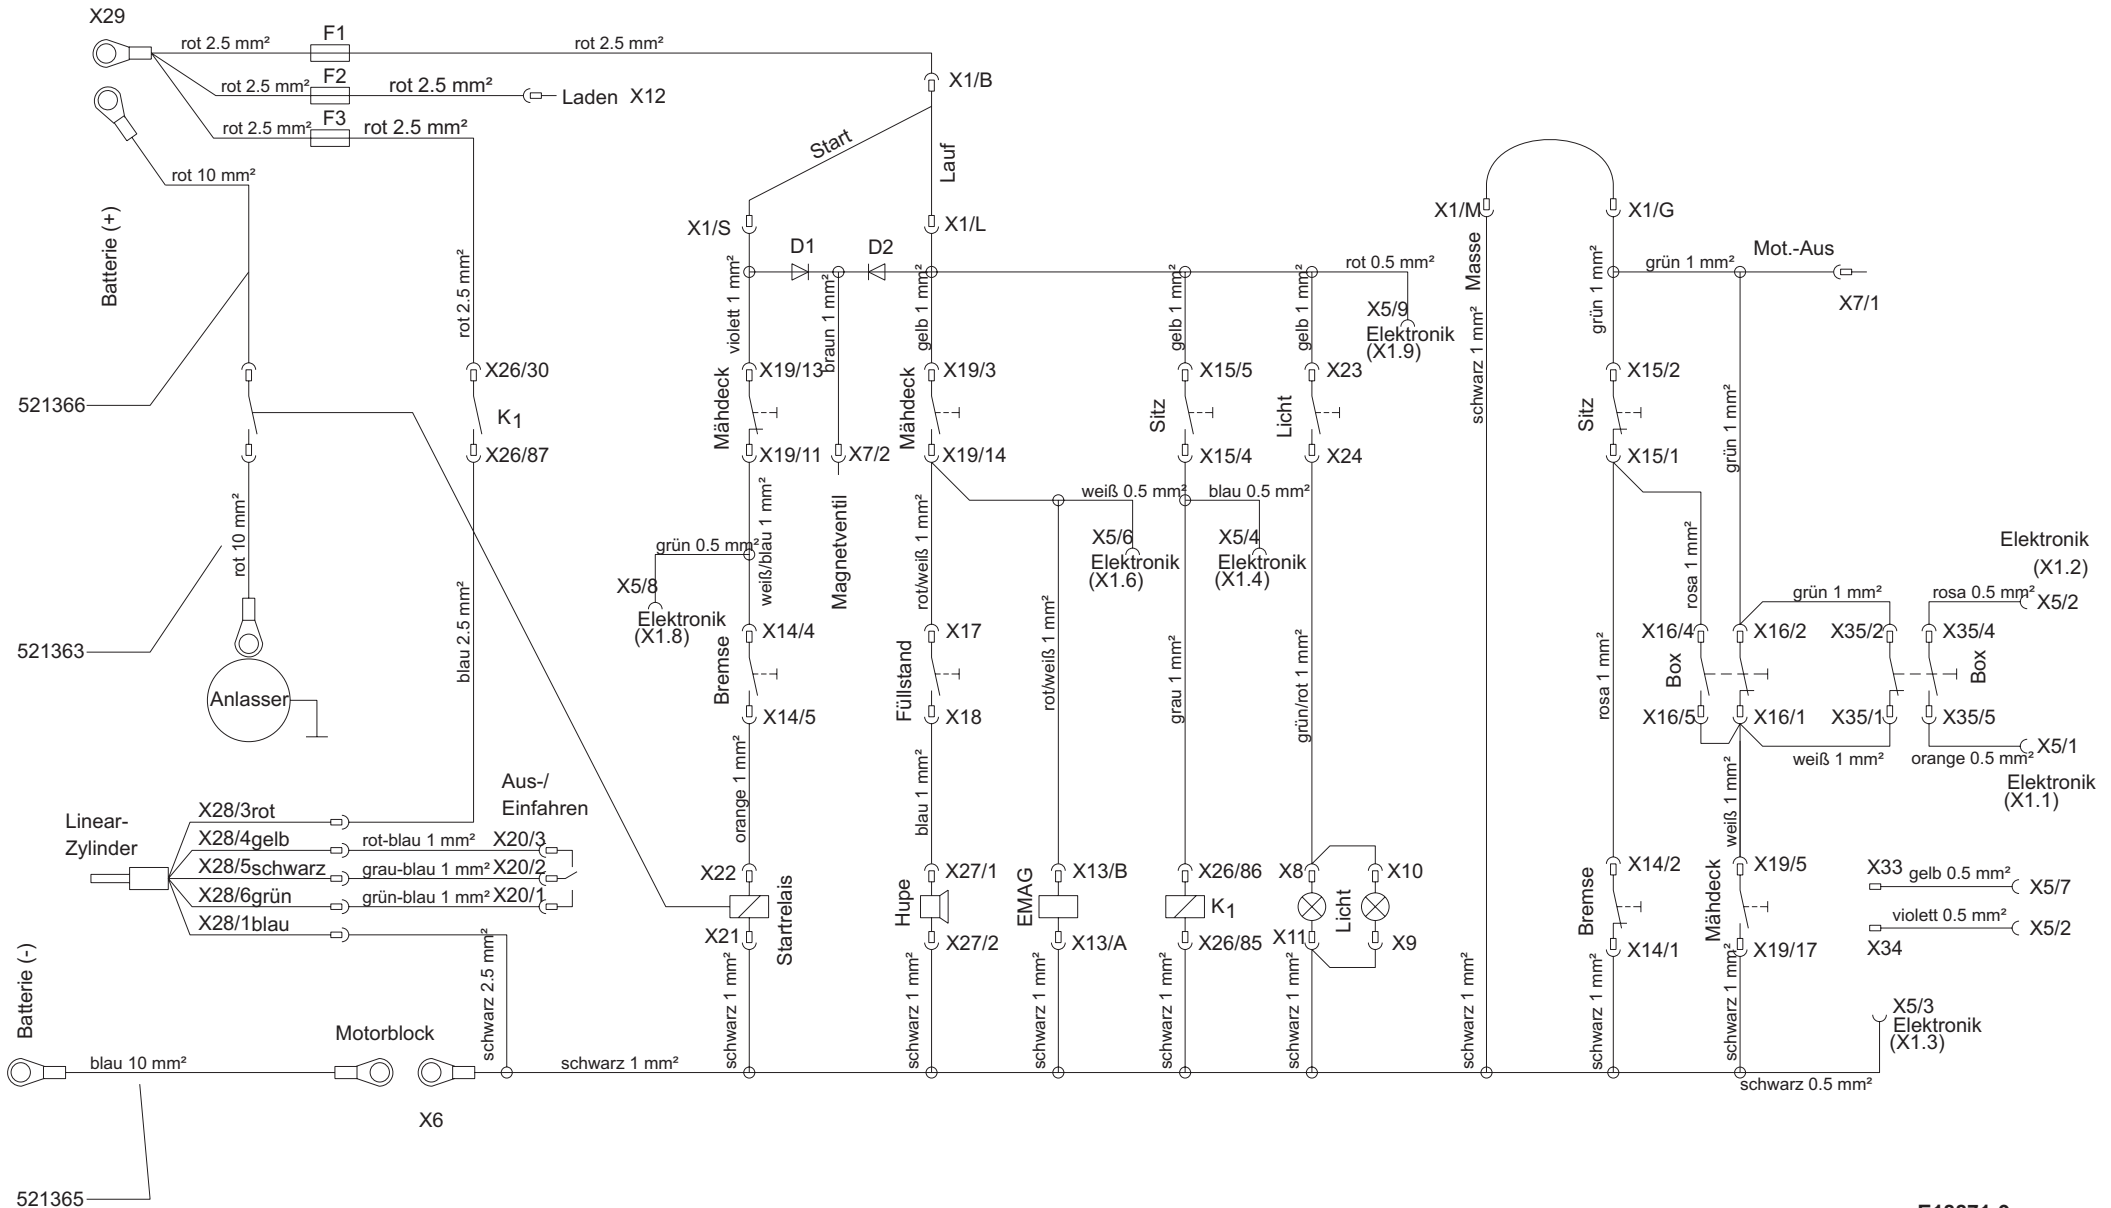

Power Line T20-102 HDE

Art. Nr. 118871

E18871-1

a	b	c	d	e	f
09/06					

Power Line T20-102 HDE

Art. Nr. 118871

E18871-2

a	b	c	d	e	f
---	---	---	---	---	---

Power Line T20-102 HDE

Art. Nr. 118871

E18871-4

a	b	c	d	e	f
---	---	---	---	---	---

Power Line T20-102 HDE

Art. Nr. 118871

E18871-5

a	b	c	d	e	f
---	---	---	---	---	---

Power Line T20-102 HDE

Art. Nr. 118871

E18871-6

a	b	c	d	e	f
---	---	---	---	---	---

Power Line T20-102 HDE

Art. Nr. 118871

E18871-7

a	b	c	d	e	f
---	---	---	---	---	---

Power Line T20-102 HDE

Art. Nr. 118871

E18871-8

a	b	c	d	e	f
---	---	---	---	---	---

Power Line T20-102 HDE

Art. Nr. 118871

E18871-9

a	b	c	d	e	f
---	---	---	---	---	---