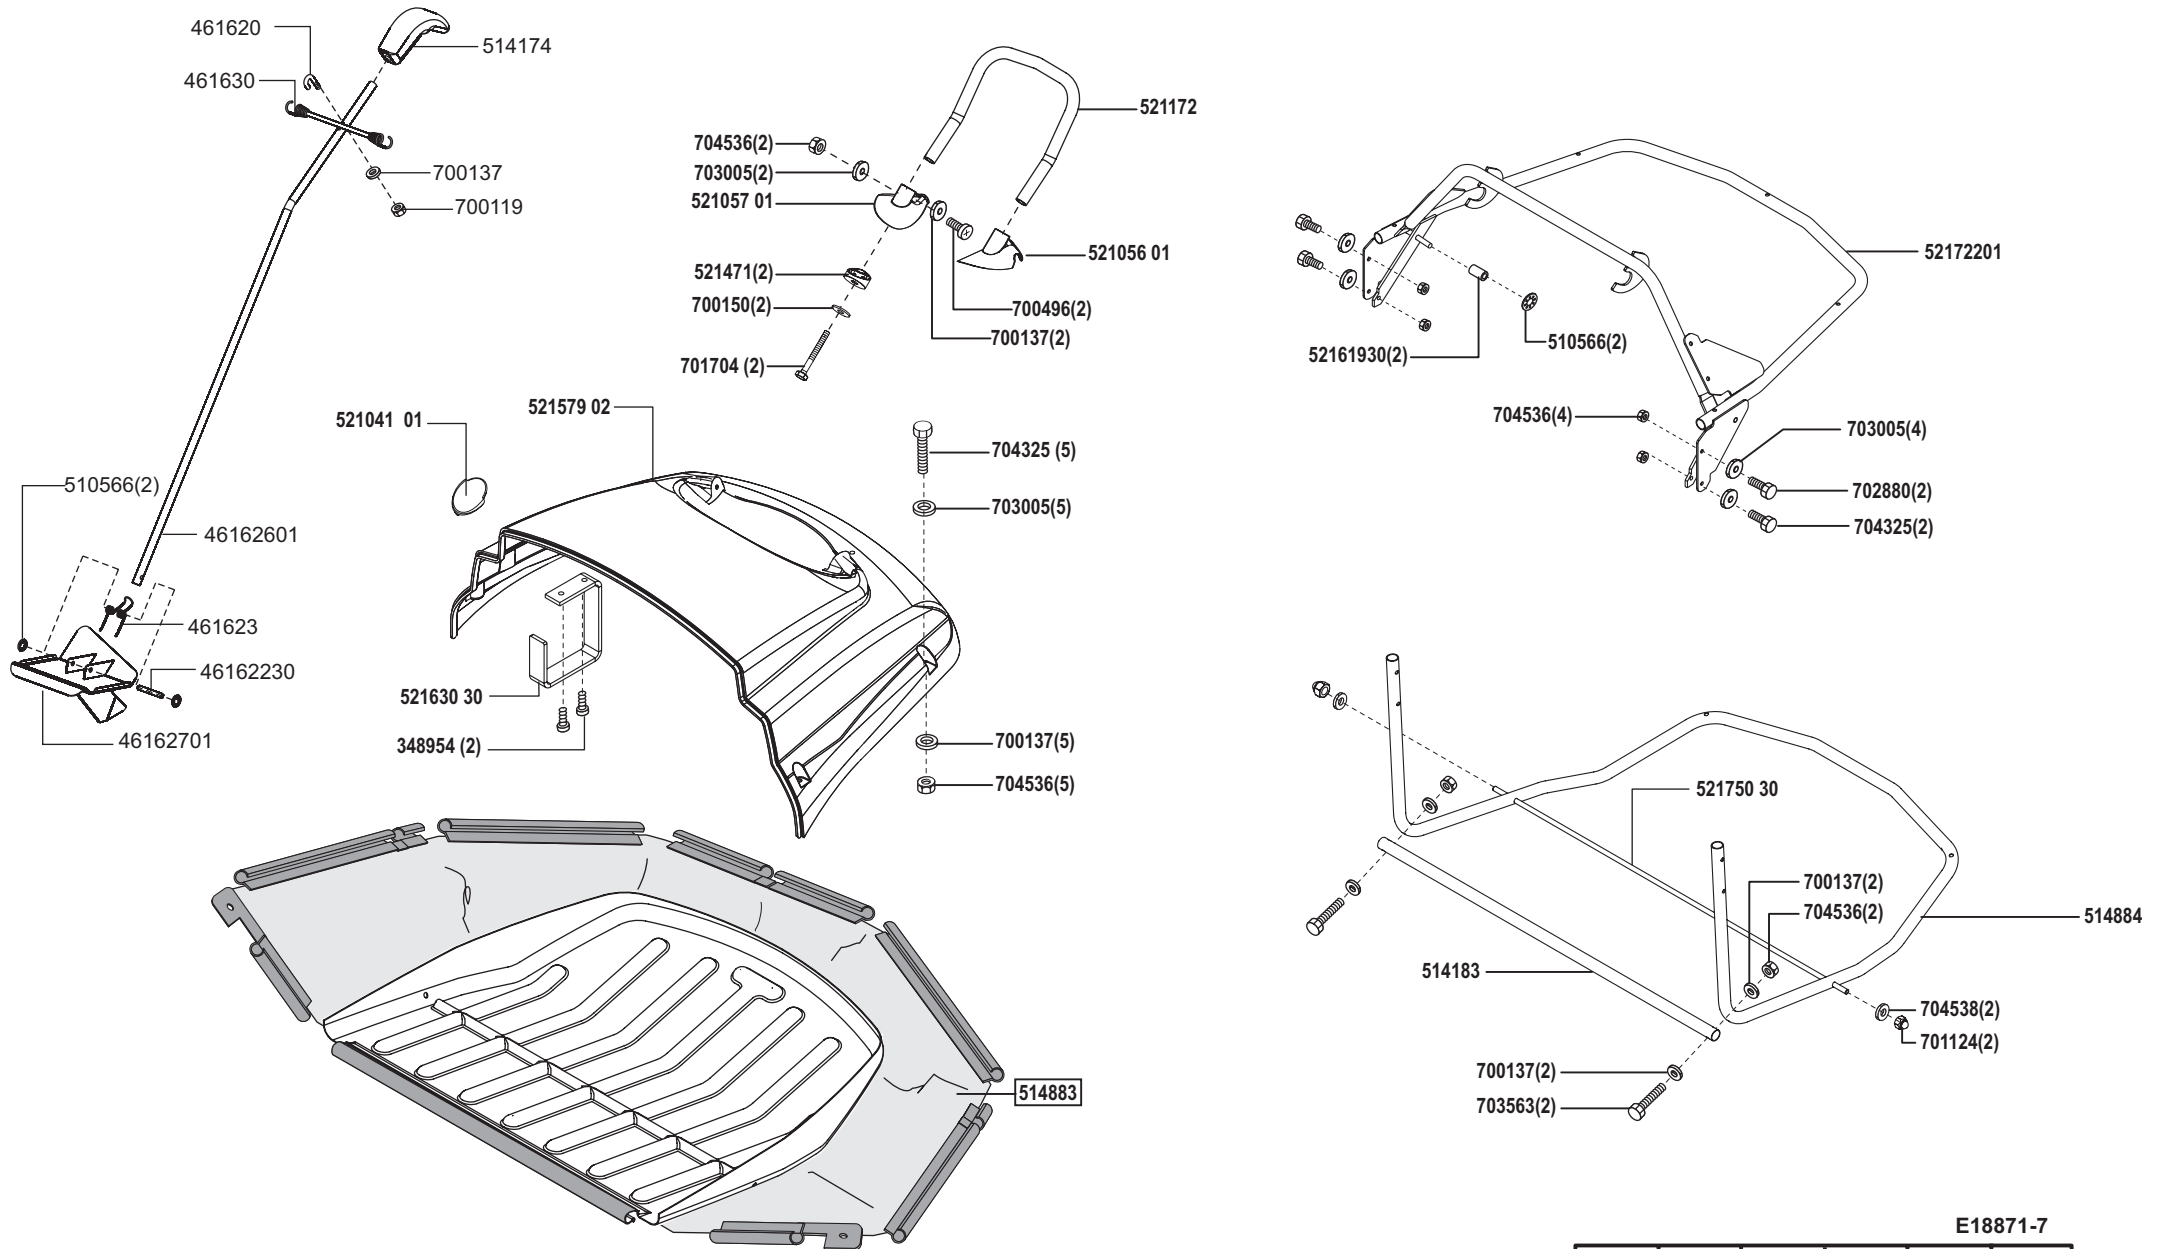

Power Line T20-102 HDE

Art. Nr. 118871

E18871-1

a	b	c	d	e	f
09/06					

Power Line T20-102 HDE

Art. Nr. 118871

E18871-2

a	b	c	d	e	f
---	---	---	---	---	---

Power Line T20-102 HDE

Art. Nr. 118871

E18871-4

a	b	c	d	e	f
---	---	---	---	---	---

Power Line T20-102 HDE

Art. Nr. 118871

E18871-5

a	b	c	d	e	f
---	---	---	---	---	---

Power Line T20-102 HDE

Art. Nr. 118871

E18871-6

a	b	c	d	e	f
---	---	---	---	---	---

Power Line T20-102 HDE

Art. Nr. 118871

E18871-7

a	b	c	d	e	f
---	---	---	---	---	---

Power Line T20-102 HDE

Art. Nr. 118871

E18871-8

a	b	c	d	e	f
---	---	---	---	---	---

Power Line T20-102 HDE

Art. Nr. 118871

E18871-9

a	b	c	d	e	f
---	---	---	---	---	---