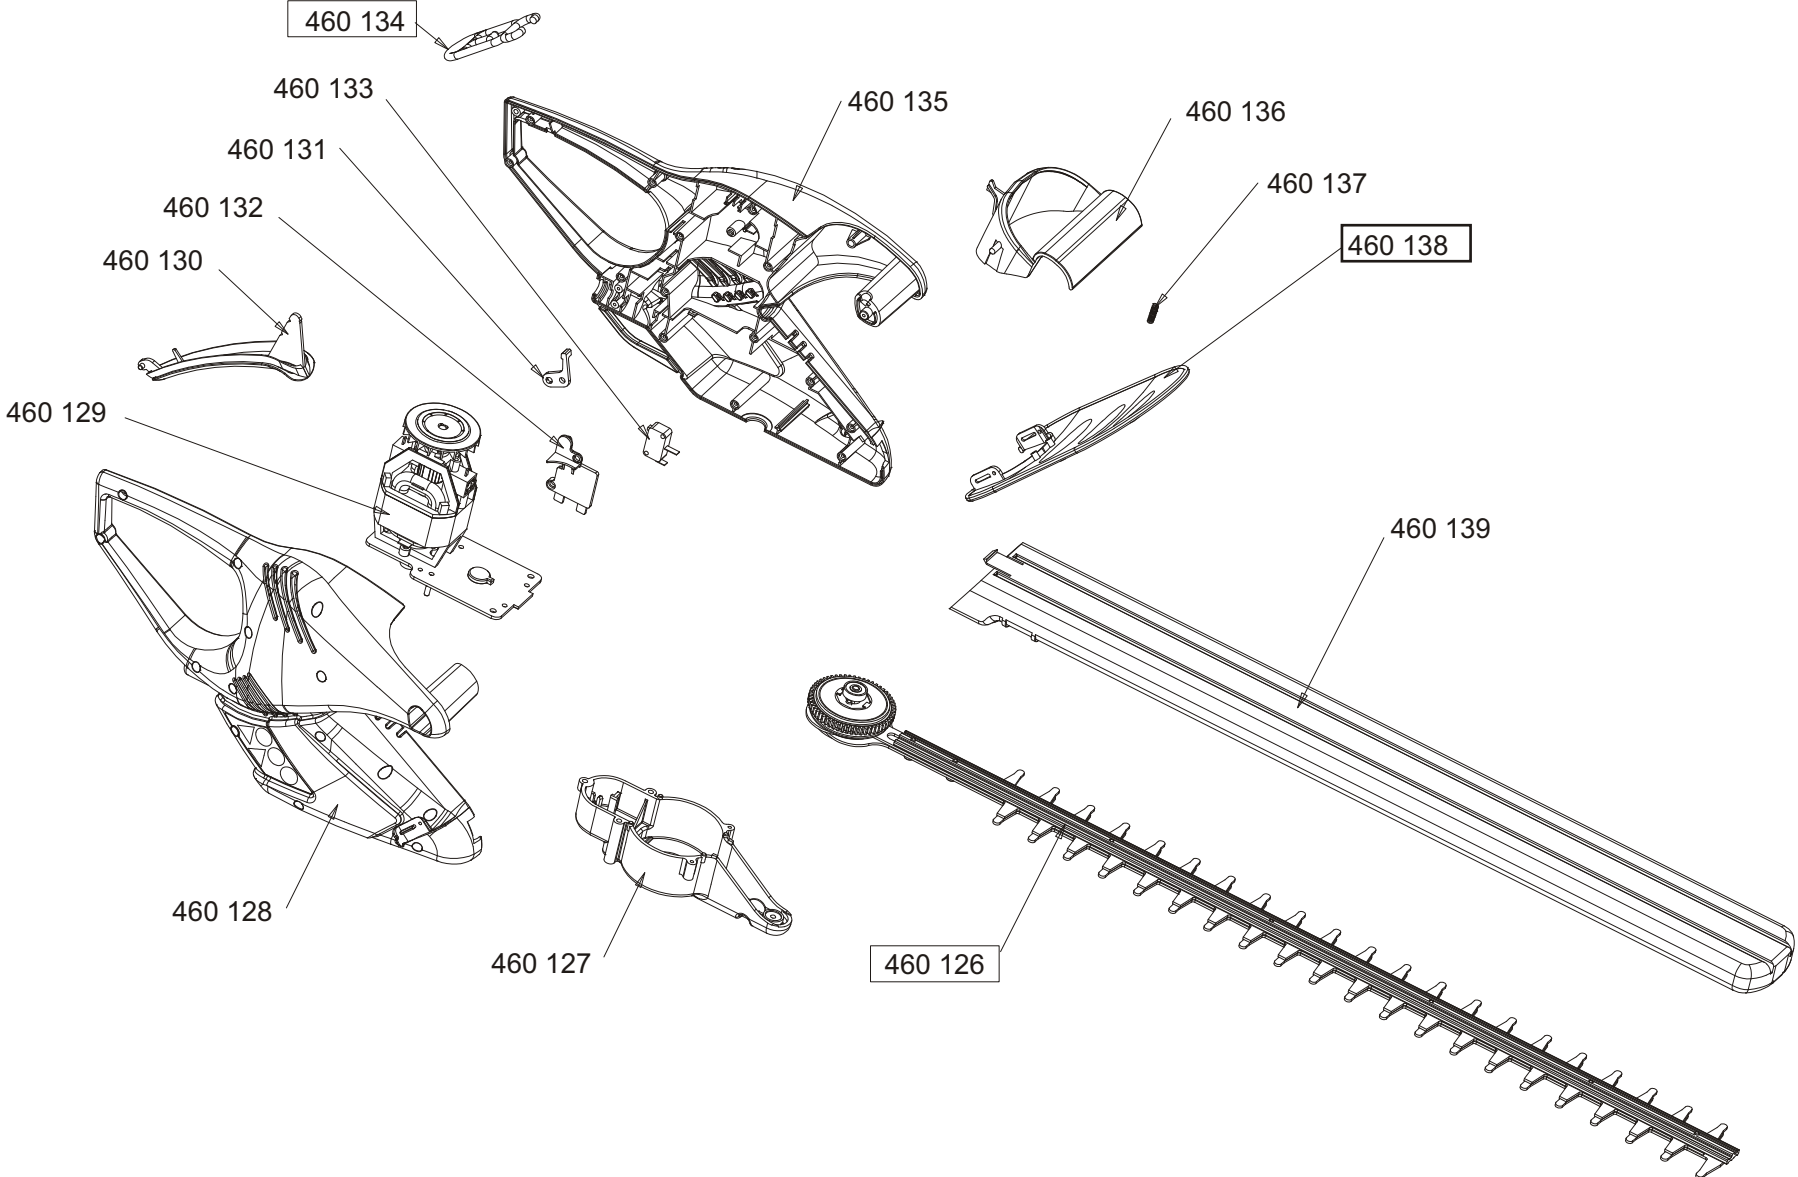

Heckenschere HE 700 Laser

Art. Nr. 112 211

460140

a	b	c	d	e	f
---	---	---	---	---	---

http://www.gardening-tools-direct.co.uk/content/petrol_hedge_cutters.htm
http://www.gardening-tools-direct.co.uk/content/leaf_blowers.htm
<http://www.gardening-tools-direct.co.uk/content/strimmers.htm>
http://www.gardening-tools-direct.co.uk/content/petrol_lawn_mowers.htm
http://www.gardening-tools-direct.co.uk/content/electric_hedge_cutters.htm
http://www.gardening-tools-direct.co.uk/content/hedge_trimmers.htm
http://www.gardening-tools-direct.co.uk/content/petrol_shredders.htm
http://www.gardening-tools-direct.co.uk/content/garden_strimmers.htm
http://www.gardening-tools-direct.co.uk/content/lawn_sweepers.htm
<http://www.gardening-tools-direct.co.uk/content/tillers.html>
http://www.gardening-tools-direct.co.uk/content/kranzle_pressure_washers.html
<http://www.gardening-tools-direct.co.uk/content/walk-behind-leaf-vacs.html>
<http://www.gardening-tools-direct.co.uk/content/dori-cultivators.html>
<http://www.gardening-tools-direct.co.uk/content/merry-tiller-cultivators.html>
<http://www.gardening-tools-direct.co.uk/content/alpina-lawn-mowers.html>
<http://www.gardening-tools-direct.co.uk/content/log-splitters.htm>
http://www.gardening-tools-direct.co.uk/content/lawn_tractors.htm