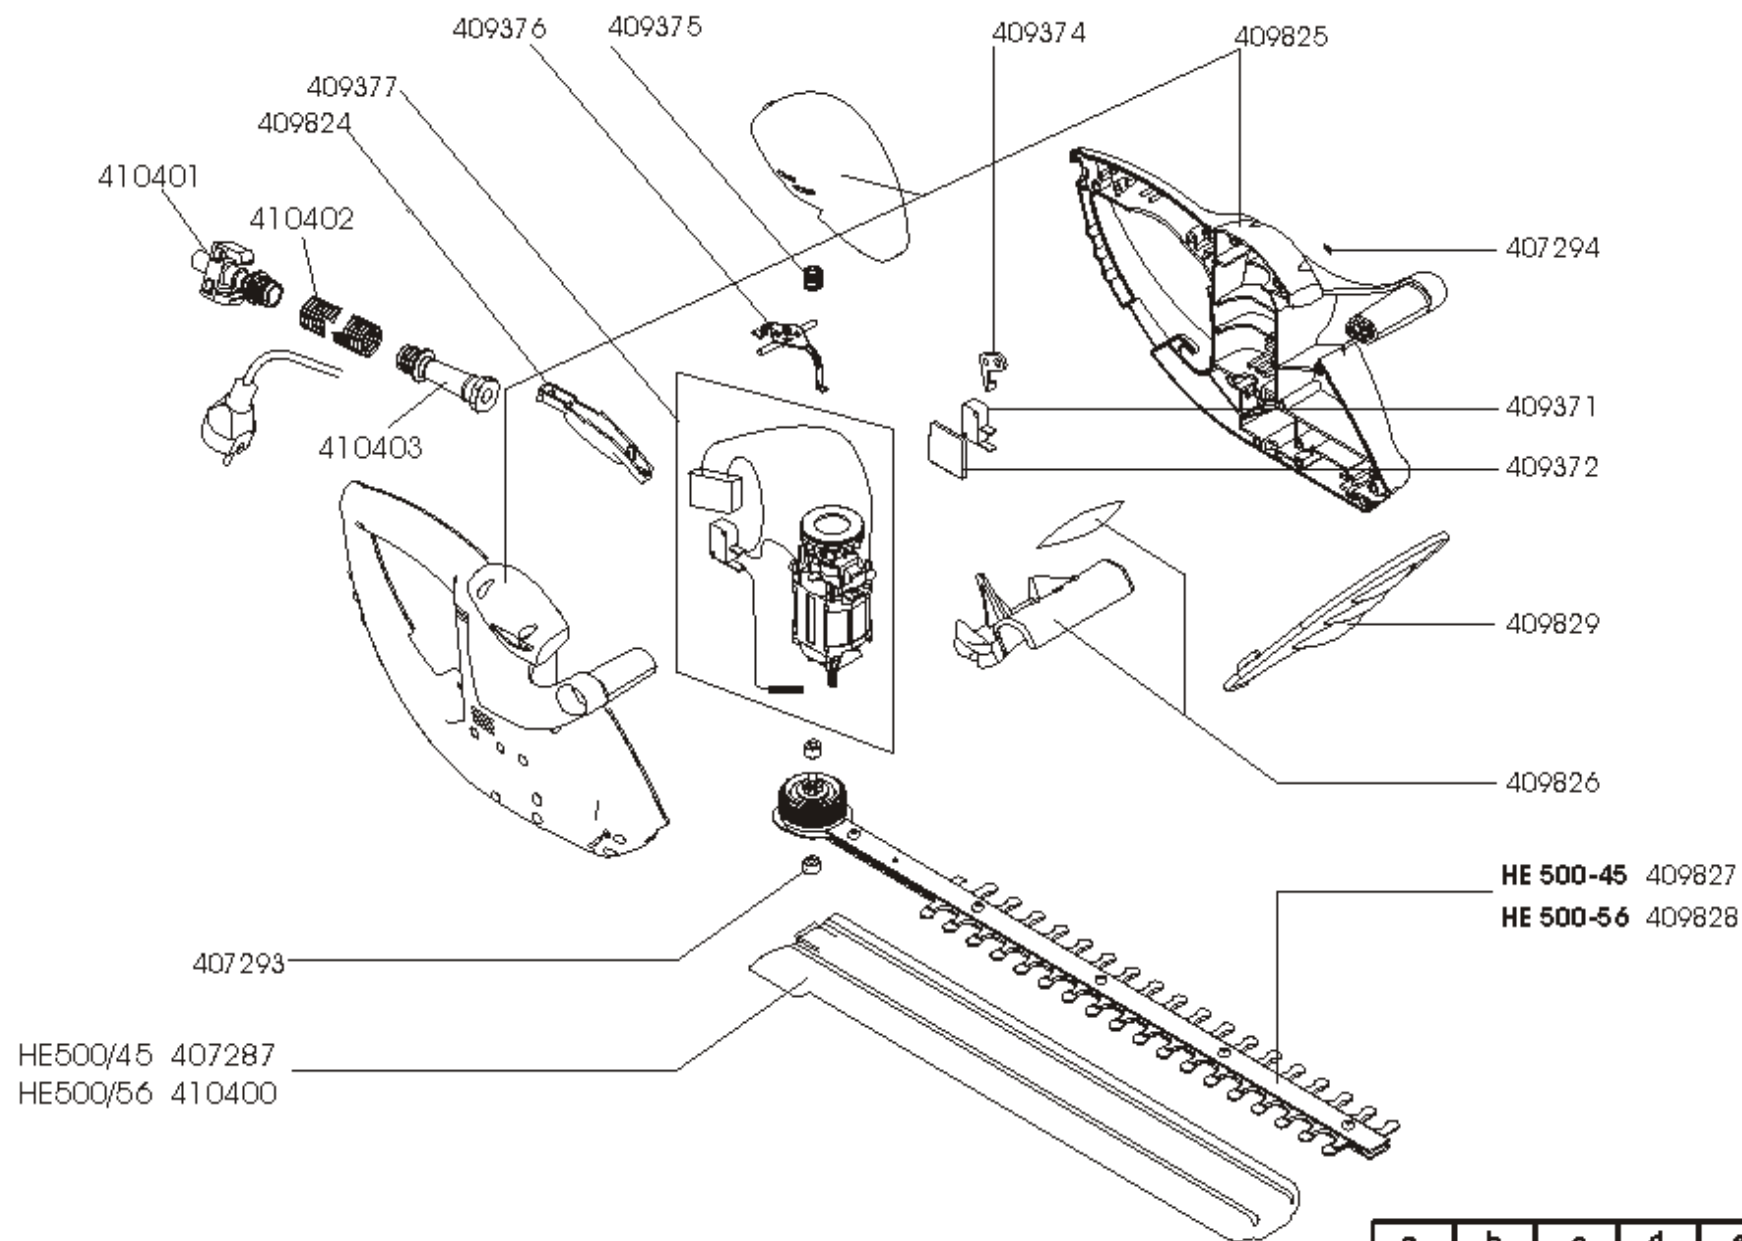

HE 500-45 "Safety" / HE 500-56 "Safety"

Art. Nr.: 112 159 / Art. Nr.:112 160

ALKO
Garten+Hobby

548741

a	b	c	d	e	f
---	---	---	---	---	---

http://www.gardening-tools-direct.co.uk/content/petrol_hedge_cutters.htm
http://www.gardening-tools-direct.co.uk/content/leaf_blowers.htm
<http://www.gardening-tools-direct.co.uk/content/strimmers.htm>
http://www.gardening-tools-direct.co.uk/content/petrol_lawn_mowers.htm
http://www.gardening-tools-direct.co.uk/content/electric_hedge_cutters.htm
http://www.gardening-tools-direct.co.uk/content/hedge_trimmers.htm
http://www.gardening-tools-direct.co.uk/content/petrol_shredders.htm
http://www.gardening-tools-direct.co.uk/content/garden_strimmers.htm
http://www.gardening-tools-direct.co.uk/content/lawn_sweepers.htm
<http://www.gardening-tools-direct.co.uk/content/tillers.html>
http://www.gardening-tools-direct.co.uk/content/kranzle_pressure_washers.html
<http://www.gardening-tools-direct.co.uk/content/walk-behind-leaf-vacs.html>
<http://www.gardening-tools-direct.co.uk/content/dori-cultivators.html>
<http://www.gardening-tools-direct.co.uk/content/merry-tiller-cultivators.html>
<http://www.gardening-tools-direct.co.uk/content/alpina-lawn-mowers.html>
<http://www.gardening-tools-direct.co.uk/content/log-splitters.htm>
http://www.gardening-tools-direct.co.uk/content/lawn_tractors.htm