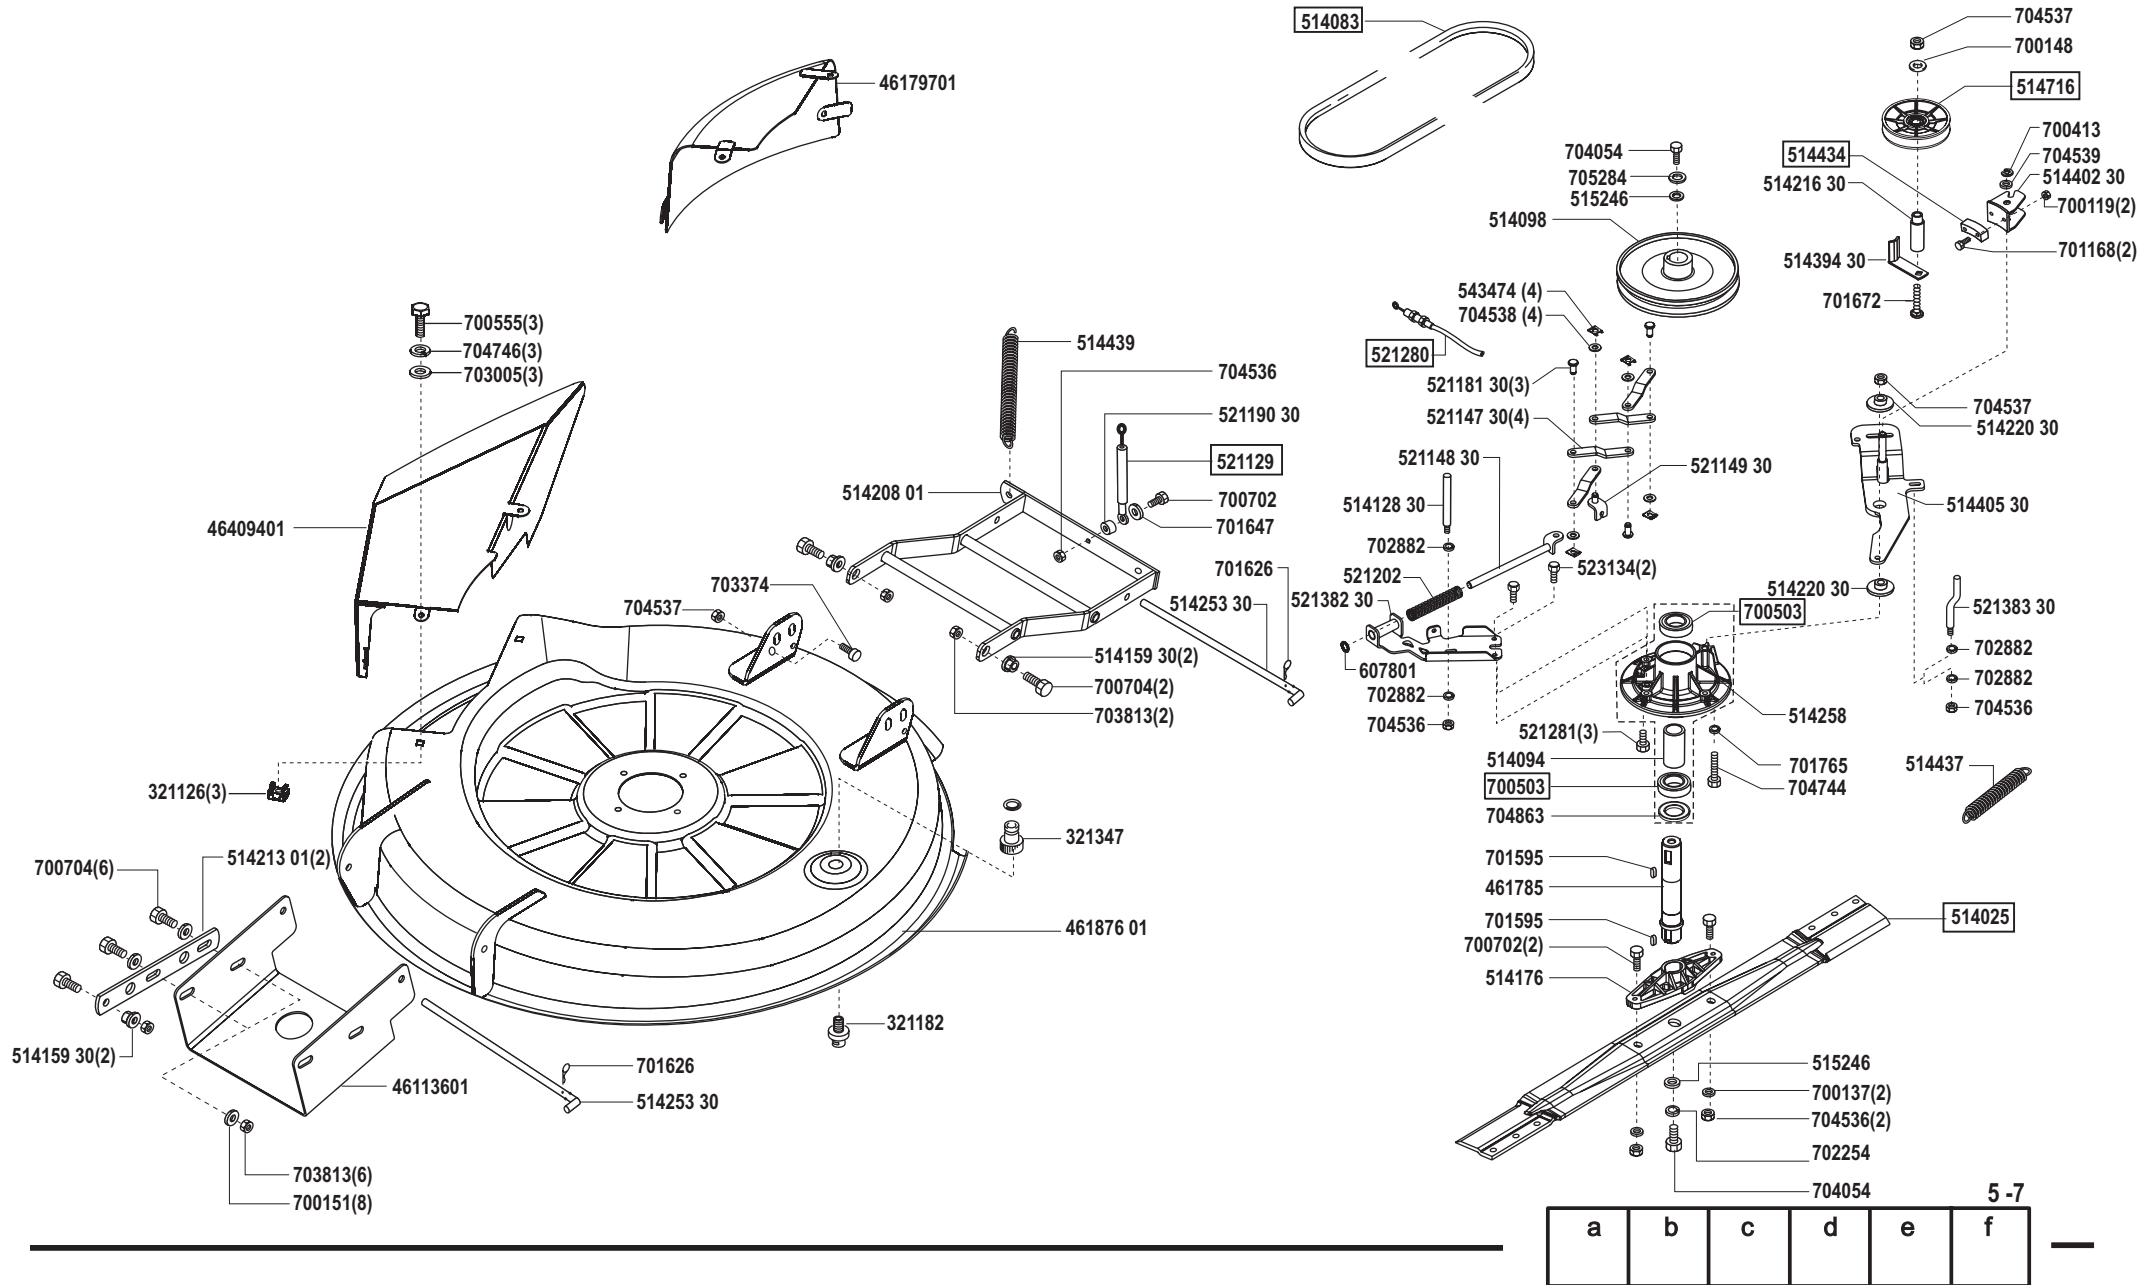

T850 S

Art. Nr. 118915

4 - 7					
a	b	c	d	e	f

T850 S

Art. Nr. 118915

ALKO

Garten+Hobby

T850 S

Art. Nr. 118915

- | | | |
|----------|-------------|------------|
| L 1 | = rosa | pink |
| L 2 | = grau | grey |
| L 3 | = weiß | white |
| L 4 | = braun | brown |
| L 5 | = grün | green |
| L 6 | = schwarz | black |
| L 7 | = rot | red |
| L 8 | = violett | violet |
| L 9 | = orange | orange |
| L 10 | = gelb | yellow |
| L 11 | = blau | blue |
| L 12 | = rot/weiß | red/white |
| L 13 | = weiß/blau | white/blue |
| L 14 a | = rot | red |
| (L 14 b) | = rot | red |
| (L 15 a) | = rot | red |
| (L 15 b) | = rot | red |
| (L 16) | = blau | blue |