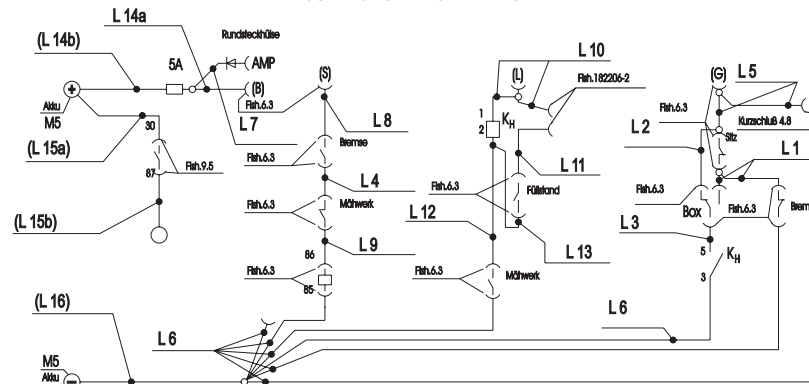

Art. Nr. 118915

- | | | |
|----------|-------------|------------|
| L 1 | = rosa | pink |
| L 2 | = grau | grey |
| L 3 | = weiß | white |
| L 4 | = braun | brown |
| L 5 | = grün | green |
| L 6 | = schwarz | black |
| L 7 | = rot | red |
| L 8 | = violett | violet |
| L 9 | = orange | orange |
| L 10 | = gelb | yellow |
| L 11 | = blau | blue |
| L 12 | = rot/weiß | red/white |
| L 13 | = weiß/blau | white/blue |
| L 14 a | = rot | red |
| (L 14 b) | = rot | red |
| (L 15 a) | = rot | red |
| (L 15 b) | = rot | red |
| (L 16) | = blau | blue |

Schaltplan Traktor E-Start CONNECTION DIAGRAM E-STARTER

http://www.gardening-tools-direct.co.uk/content/petrol_hedge_cutters.htm
http://www.gardening-tools-direct.co.uk/content/leaf_blowers.htm
<http://www.gardening-tools-direct.co.uk/content/strimmers.htm>
http://www.gardening-tools-direct.co.uk/content/petrol_lawn_mowers.htm
http://www.gardening-tools-direct.co.uk/content/electric_hedge_cutters.htm
http://www.gardening-tools-direct.co.uk/content/hedge_trimmers.htm
http://www.gardening-tools-direct.co.uk/content/petrol_shredders.htm
http://www.gardening-tools-direct.co.uk/content/garden_strimmers.htm
http://www.gardening-tools-direct.co.uk/content/lawn_sweepers.htm
<http://www.gardening-tools-direct.co.uk/content/tillers.html>
http://www.gardening-tools-direct.co.uk/content/kranzle_pressure_washers.html
<http://www.gardening-tools-direct.co.uk/content/walk-behind-leaf-vacs.html>
<http://www.gardening-tools-direct.co.uk/content/dori-cultivators.html>
<http://www.gardening-tools-direct.co.uk/content/merry-tiller-cultivators.html>
<http://www.gardening-tools-direct.co.uk/content/alpina-lawn-mowers.html>
<http://www.gardening-tools-direct.co.uk/content/log-splitters.htm>
http://www.gardening-tools-direct.co.uk/content/lawn_tractors.htm