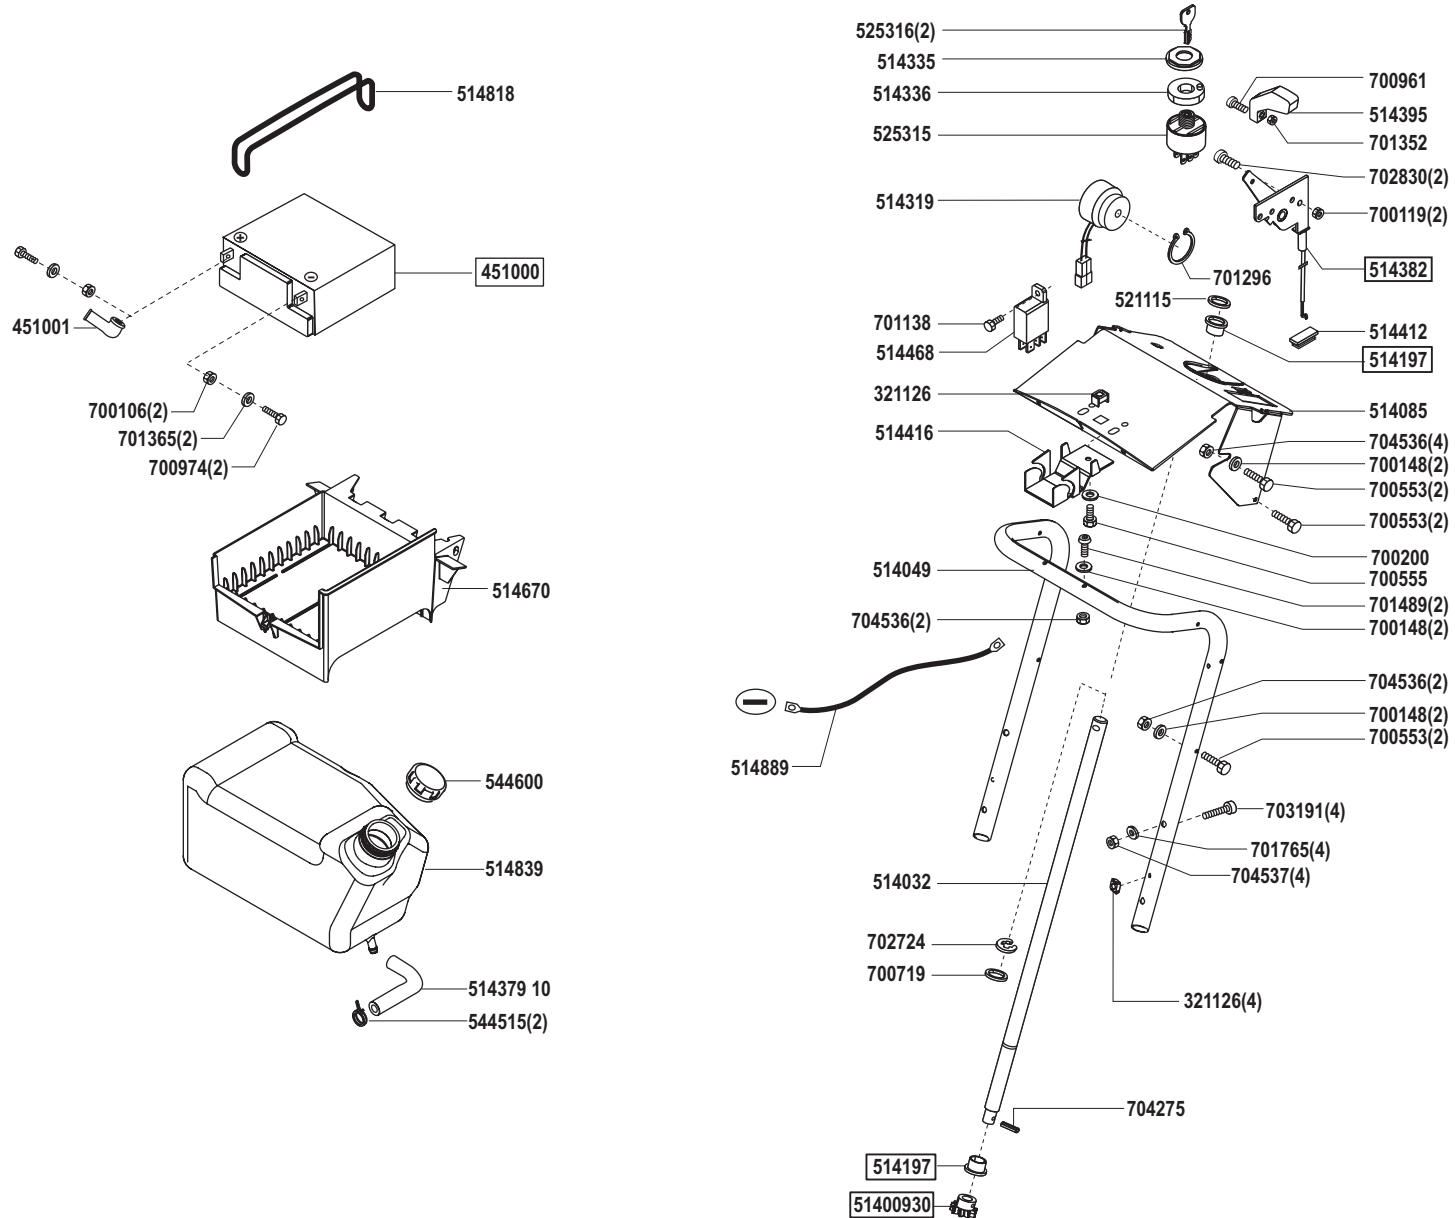

T850 S

Art. Nr. 118915

4 - 7					
a	b	c	d	e	f

T850 S

Art. Nr. 118915

ALKO

Garten+Hobby

T850 S

Art. Nr. 118915

- | | | |
|----------|-------------|------------|
| L 1 | = rosa | pink |
| L 2 | = grau | grey |
| L 3 | = weiß | white |
| L 4 | = braun | brown |
| L 5 | = grün | green |
| L 6 | = schwarz | black |
| L 7 | = rot | red |
| L 8 | = violett | violet |
| L 9 | = orange | orange |
| L 10 | = gelb | yellow |
| L 11 | = blau | blue |
| L 12 | = rot/weiß | red/white |
| L 13 | = weiß/blau | white/blue |
| L 14 a | = rot | red |
| (L 14 b) | = rot | red |
| (L 15 a) | = rot | red |
| (L 15 b) | = rot | red |
| (L 16) | = blau | blue |