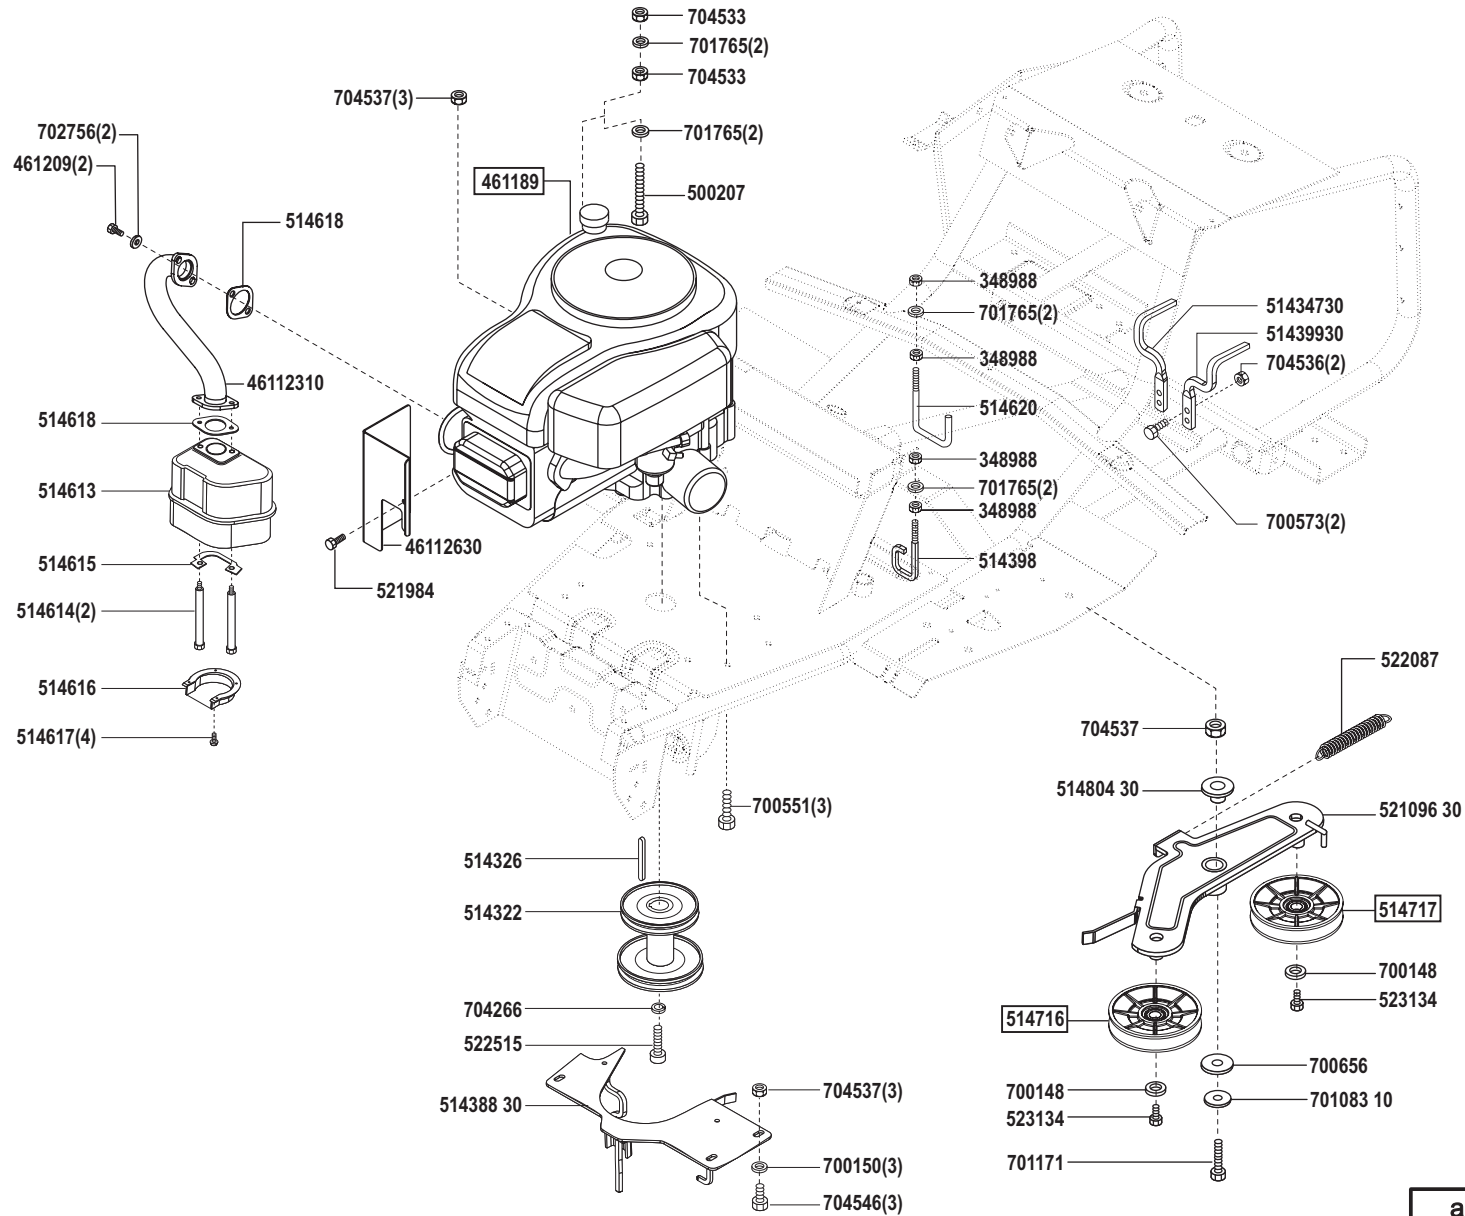

T850 S

Art. Nr. 118915

ALKO

Garten+Hobby

					1-7
a	b	c	d	e	f
01/07					

T850 S

Art. Nr. 118915

a	b	c	d	e	f
---	---	---	---	---	---

T850 S

Art. Nr. 118915

4 - 7					
a	b	c	d	e	f

T850 S

Art. Nr. 118915

ALKO

Garten+Hobby

T850 S

Art. Nr. 118915

- | | | |
|----------|-------------|------------|
| L 1 | = rosa | pink |
| L 2 | = grau | grey |
| L 3 | = weiß | white |
| L 4 | = braun | brown |
| L 5 | = grün | green |
| L 6 | = schwarz | black |
| L 7 | = rot | red |
| L 8 | = violett | violet |
| L 9 | = orange | orange |
| L 10 | = gelb | yellow |
| L 11 | = blau | blue |
| L 12 | = rot/weiß | red/white |
| L 13 | = weiß/blau | white/blue |
| L 14 a | = rot | red |
| (L 14 b) | = rot | red |
| (L 15 a) | = rot | red |
| (L 15 b) | = rot | red |
| (L 16) | = blau | blue |