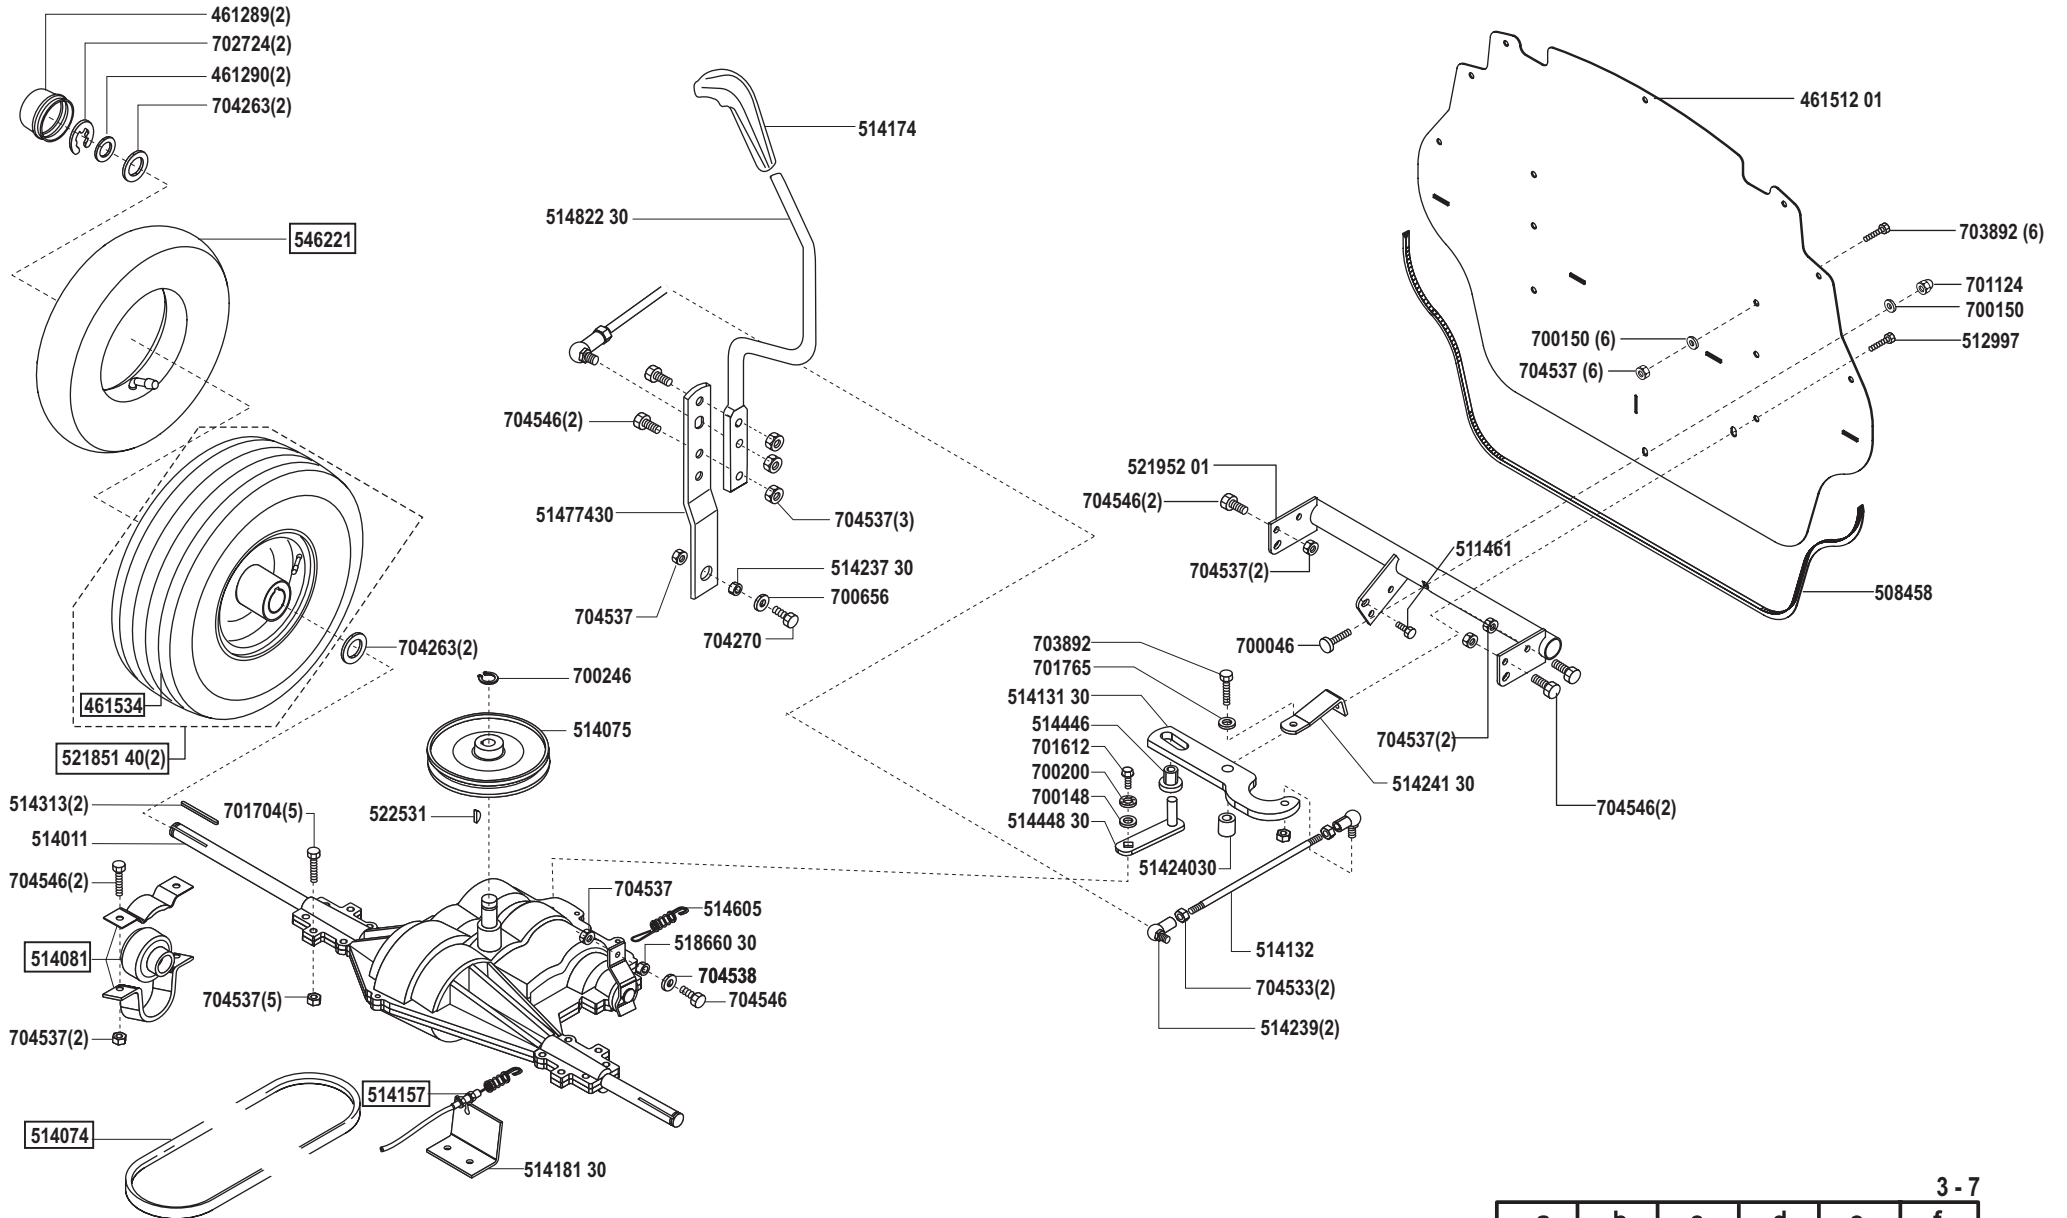

T850 S

Art. Nr. 118915

ALKO

Garten+Hobby

					1-7
a	b	c	d	e	f
01/07					

T850 S

Art. Nr. 118915

a	b	c	d	e	f
---	---	---	---	---	---

T850 S

Art. Nr. 118915

4 - 7					
a	b	c	d	e	f

T850 S

Art. Nr. 118915

ALKO

Garten+Hobby

T850 S

Art. Nr. 118915

- | | | |
|----------|-------------|------------|
| L 1 | = rosa | pink |
| L 2 | = grau | grey |
| L 3 | = weiß | white |
| L 4 | = braun | brown |
| L 5 | = grün | green |
| L 6 | = schwarz | black |
| L 7 | = rot | red |
| L 8 | = violett | violet |
| L 9 | = orange | orange |
| L 10 | = gelb | yellow |
| L 11 | = blau | blue |
| L 12 | = rot/weiß | red/white |
| L 13 | = weiß/blau | white/blue |
| L 14 a | = rot | red |
| (L 14 b) | = rot | red |
| (L 15 a) | = rot | red |
| (L 15 b) | = rot | red |
| (L 16) | = blau | blue |