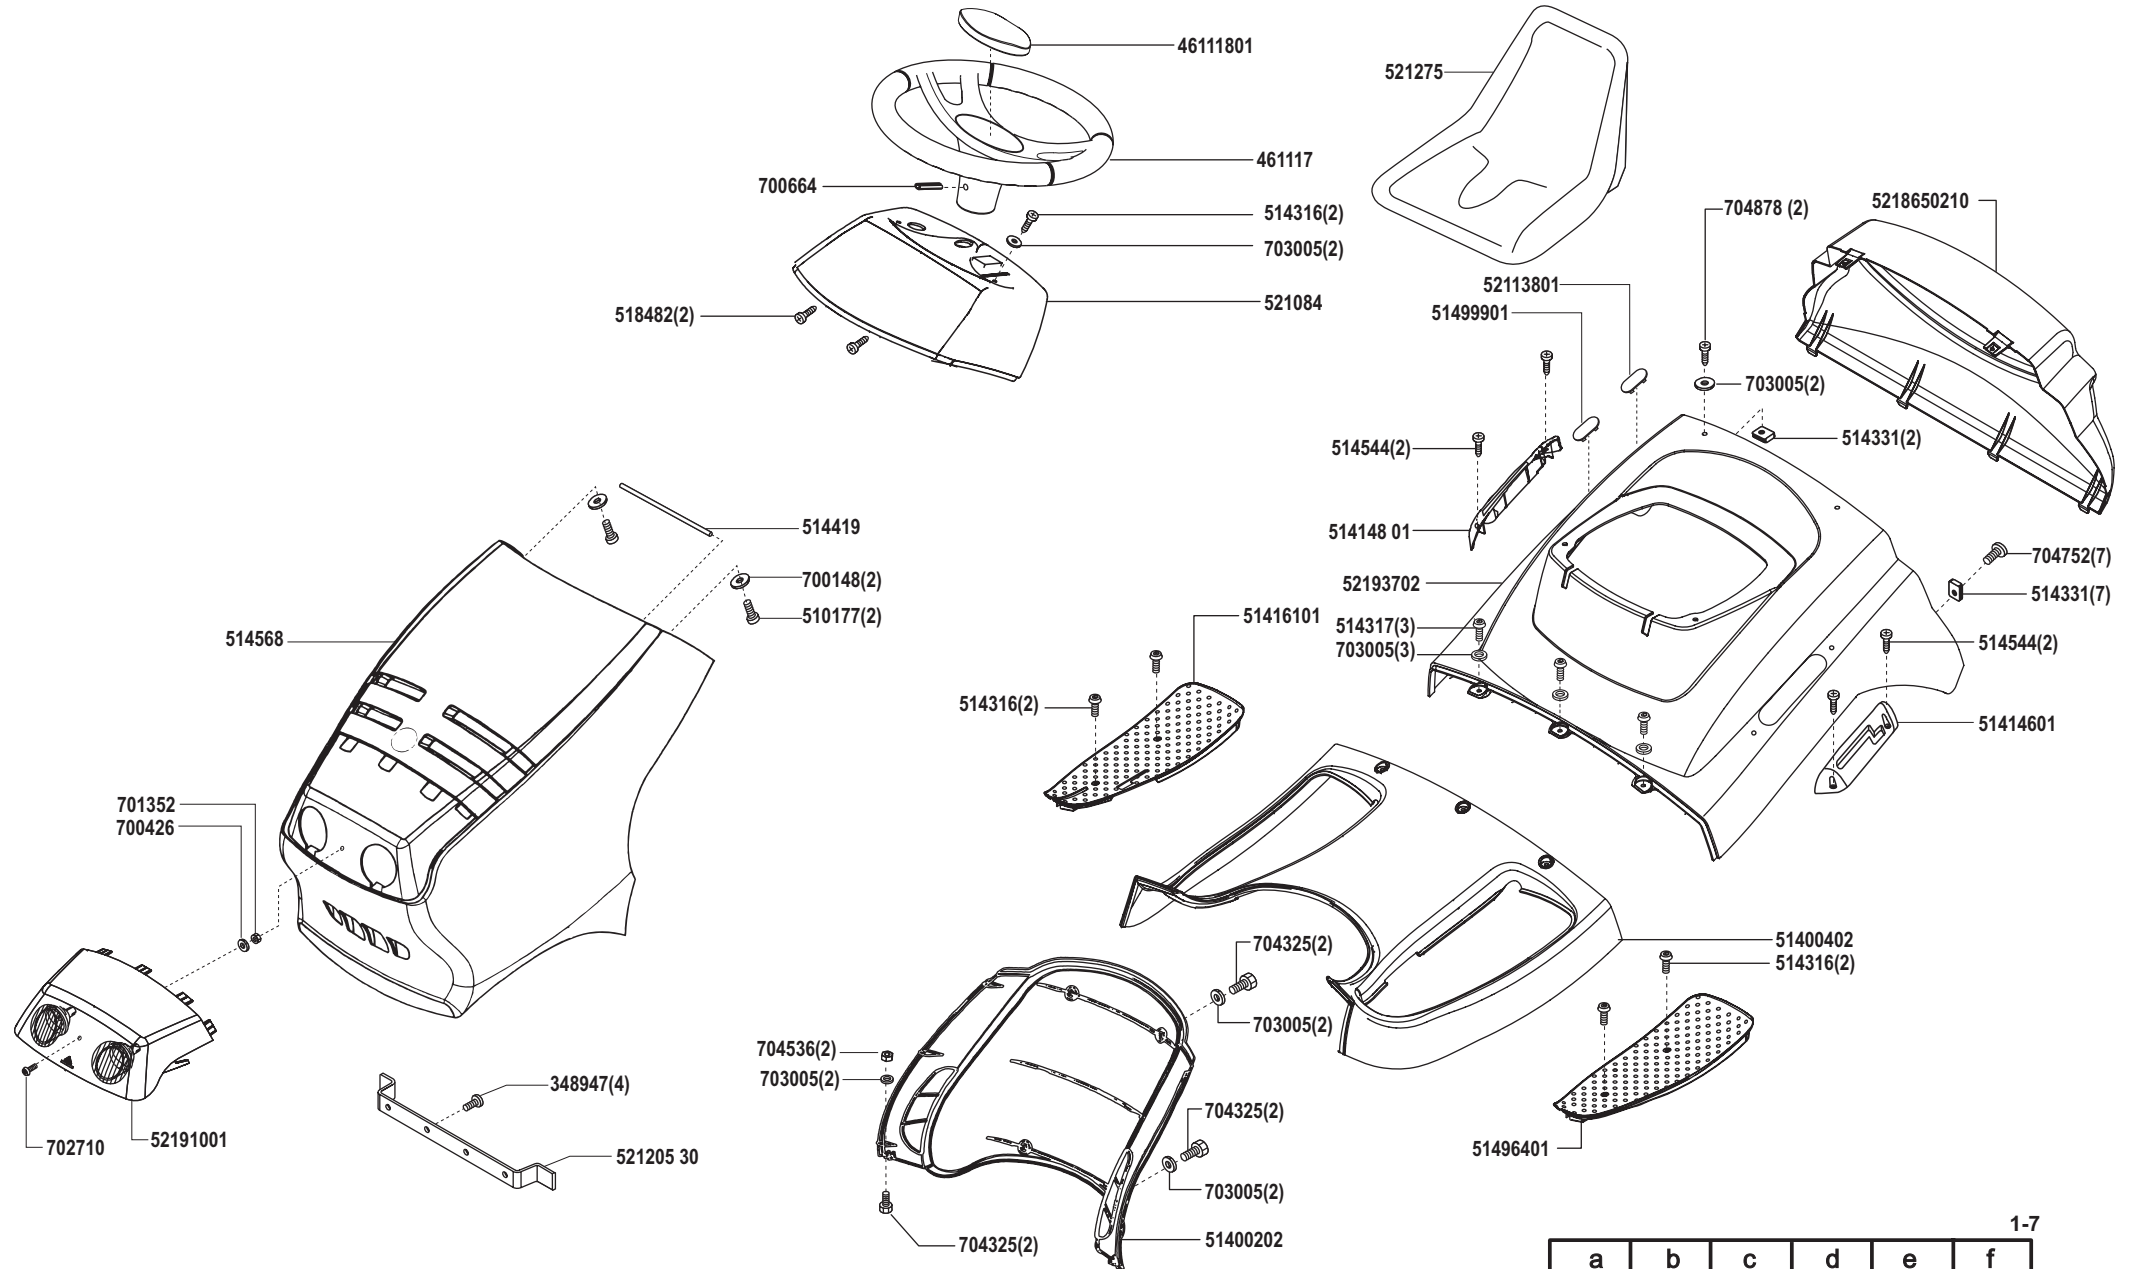

T850 S

Art. Nr. 118915

ALKO

Garten+Hobby

					1-7
a	b	c	d	e	f
01/07					

T850 S

Art. Nr. 118915

a	b	c	d	e	f
---	---	---	---	---	---

T850 S

Art. Nr. 118915

4 - 7					
a	b	c	d	e	f

T850 S

Art. Nr. 118915

ALKO

Garten+Hobby

T850 S

Art. Nr. 118915

- | | | |
|----------|-------------|------------|
| L 1 | = rosa | pink |
| L 2 | = grau | grey |
| L 3 | = weiß | white |
| L 4 | = braun | brown |
| L 5 | = grün | green |
| L 6 | = schwarz | black |
| L 7 | = rot | red |
| L 8 | = violett | violet |
| L 9 | = orange | orange |
| L 10 | = gelb | yellow |
| L 11 | = blau | blue |
| L 12 | = rot/weiß | red/white |
| L 13 | = weiß/blau | white/blue |
| L 14 a | = rot | red |
| (L 14 b) | = rot | red |
| (L 15 a) | = rot | red |
| (L 15 b) | = rot | red |
| (L 16) | = blau | blue |