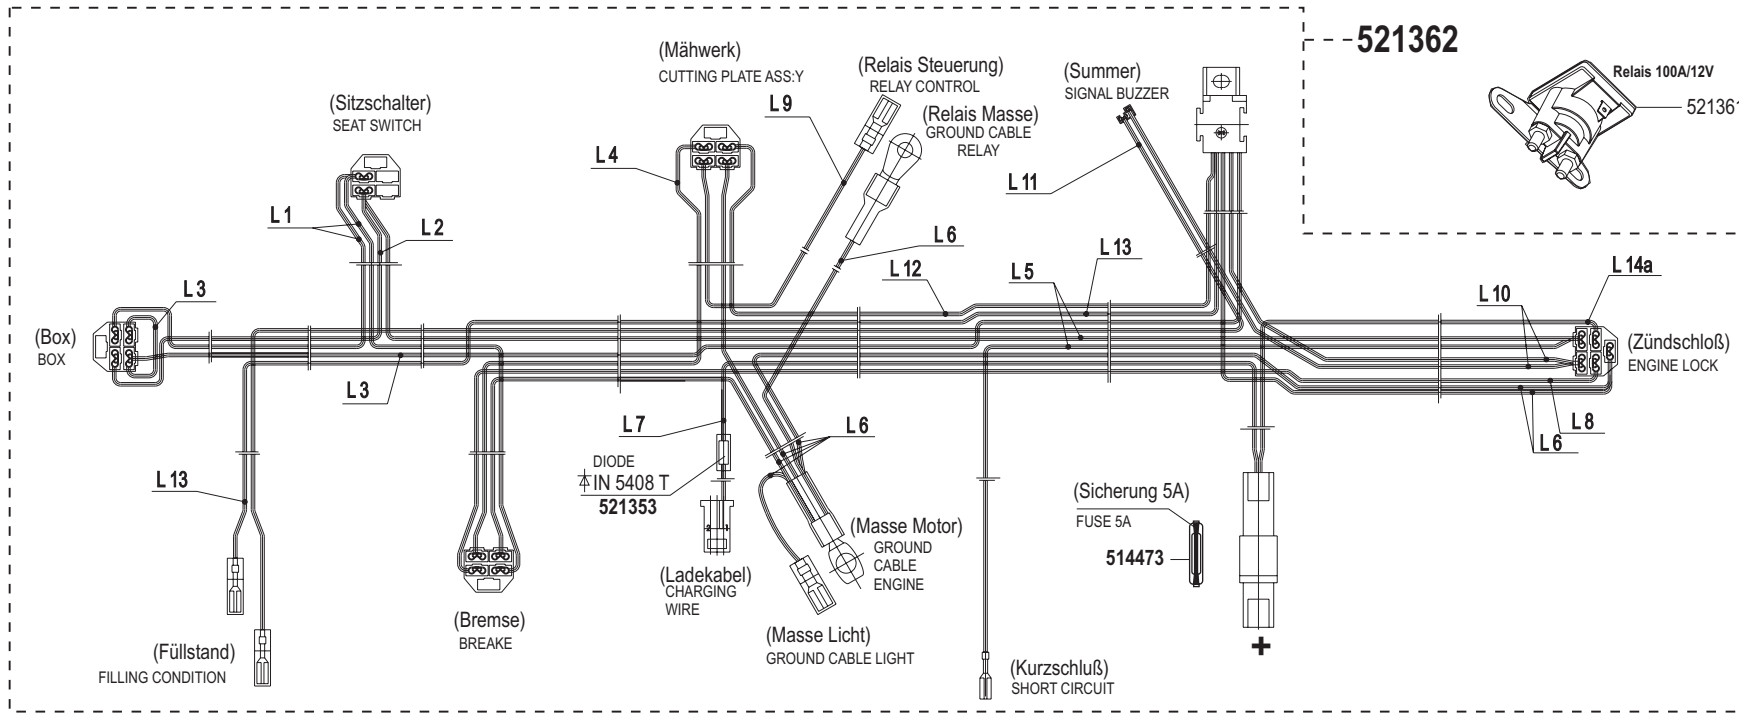

T850 S

Art. Nr. 118915

4 - 7					
a	b	c	d	e	f

T850 S

Art. Nr. 118915

ALKO

Garten+Hobby

T850 S

Art. Nr. 118915

- | | | |
|----------|-------------|------------|
| L 1 | = rosa | pink |
| L 2 | = grau | grey |
| L 3 | = weiß | white |
| L 4 | = braun | brown |
| L 5 | = grün | green |
| L 6 | = schwarz | black |
| L 7 | = rot | red |
| L 8 | = violett | violet |
| L 9 | = orange | orange |
| L 10 | = gelb | yellow |
| L 11 | = blau | blue |
| L 12 | = rot/weiß | red/white |
| L 13 | = weiß/blau | white/blue |
| L 14 a | = rot | red |
| (L 14 b) | = rot | red |
| (L 15 a) | = rot | red |
| (L 15 b) | = rot | red |
| (L 16) | = blau | blue |