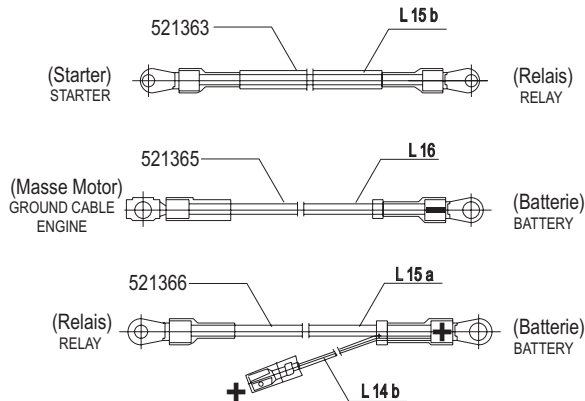

T850 S

Art. Nr. 118915

4 - 7					
a	b	c	d	e	f

T850 S

Art. Nr. 118915

ALKO

Garten+Hobby

T850 S

Art. Nr. 118915

- | | | |
|----------|-------------|------------|
| L 1 | = rosa | pink |
| L 2 | = grau | grey |
| L 3 | = weiß | white |
| L 4 | = braun | brown |
| L 5 | = grün | green |
| L 6 | = schwarz | black |
| L 7 | = rot | red |
| L 8 | = violett | violet |
| L 9 | = orange | orange |
| L 10 | = gelb | yellow |
| L 11 | = blau | blue |
| L 12 | = rot/weiß | red/white |
| L 13 | = weiß/blau | white/blue |
| L 14 a | = rot | red |
| (L 14 b) | = rot | red |
| (L 15 a) | = rot | red |
| (L 15 b) | = rot | red |
| (L 16) | = blau | blue |