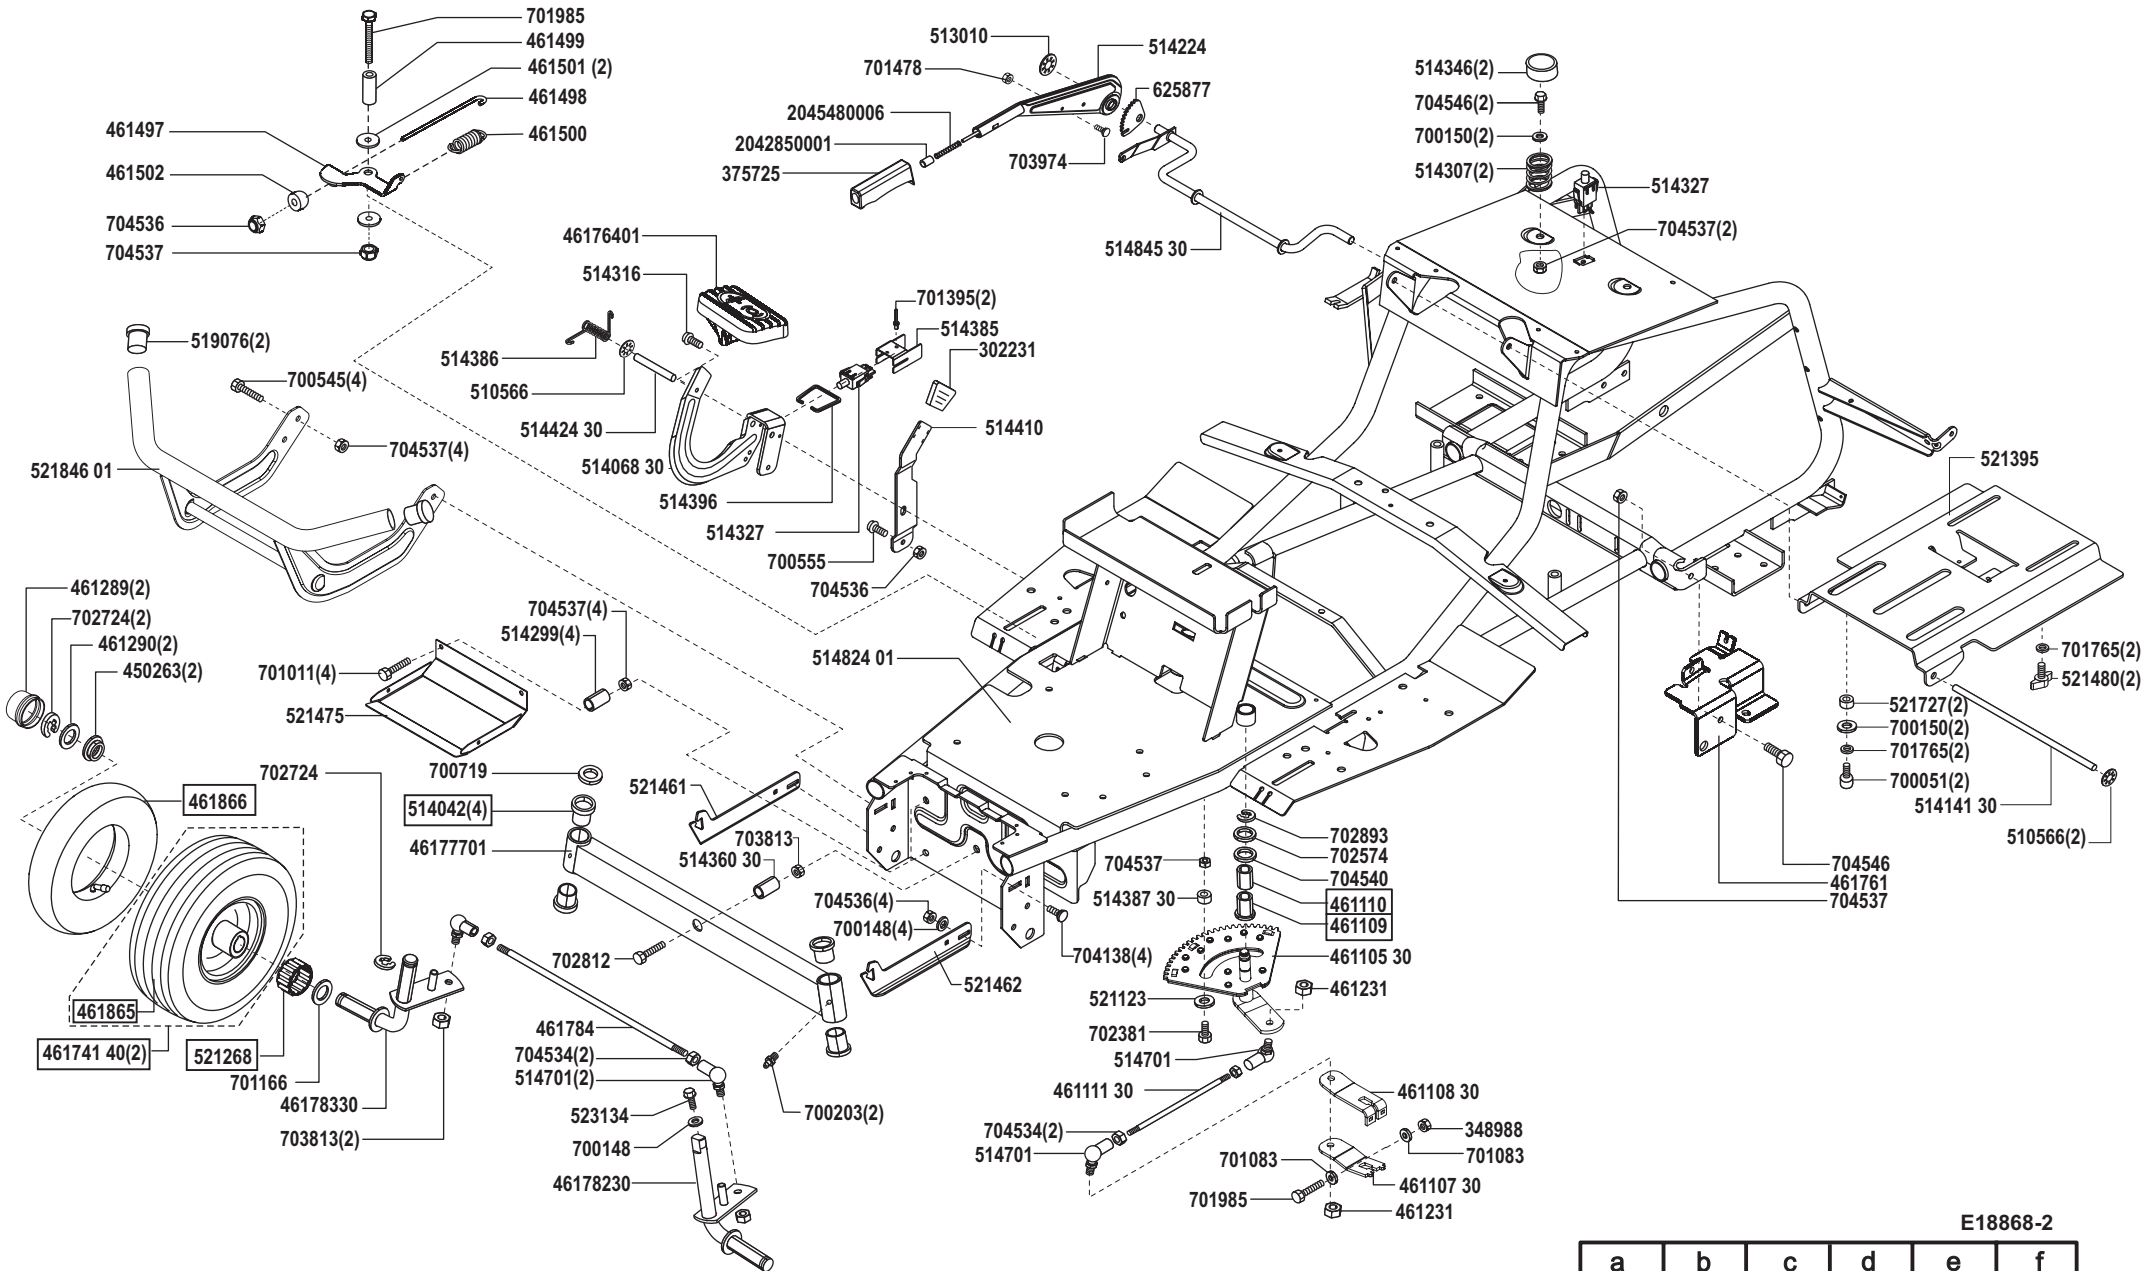

Power Line T 16-102 HD-H

Art. Nr. 118868

E18868-1

a	b	c	d	e	f
09/06					

Power Line T 16-102 HD-H

Art. Nr. 118868

E18868-2

a	b	c	d	e	f
---	---	---	---	---	---

Power Line T 16-102 HD-H

Art. Nr. 118868

E18868-3

a	b	c	d	e	f
---	---	---	---	---	---

Power Line T 16-102 HD-H

Art. Nr. 118868

E18868-4

a	b	c	d	e	f
---	---	---	---	---	---

Power Line T 16-102 HD-H

Art. Nr. 118868

E18868-6

a	b	c	d	e	f
---	---	---	---	---	---

Power Line T 16-102 HD-H

Art. Nr. 118868

E18868-7

a	b	c	d	e	f
---	---	---	---	---	---

Power Line T 16-102 HD-H

Art. Nr. 118868

L 1	= rosa	pink
L 2	= grau	grey
L 3	= weiß	white
L 4	= braun	brown
L 5	= grün	green
L 6	= schwarz	black
L 7	= rot	red
L 8	= violett	violet
L 9	= orange	orange
L 10	= gelb	yellow
L 11	= blau	blue
L 12	= rot/weiß	red/white
L 13	= weiß/blau	white/blue
L 14 a	= rot	red
(L 14 b)	= rot	red
(L 15 a)	= rot	red
(L 15 b)	= rot	red
(L 16)	= blau	blue
L 17	= grün/rot	green/red