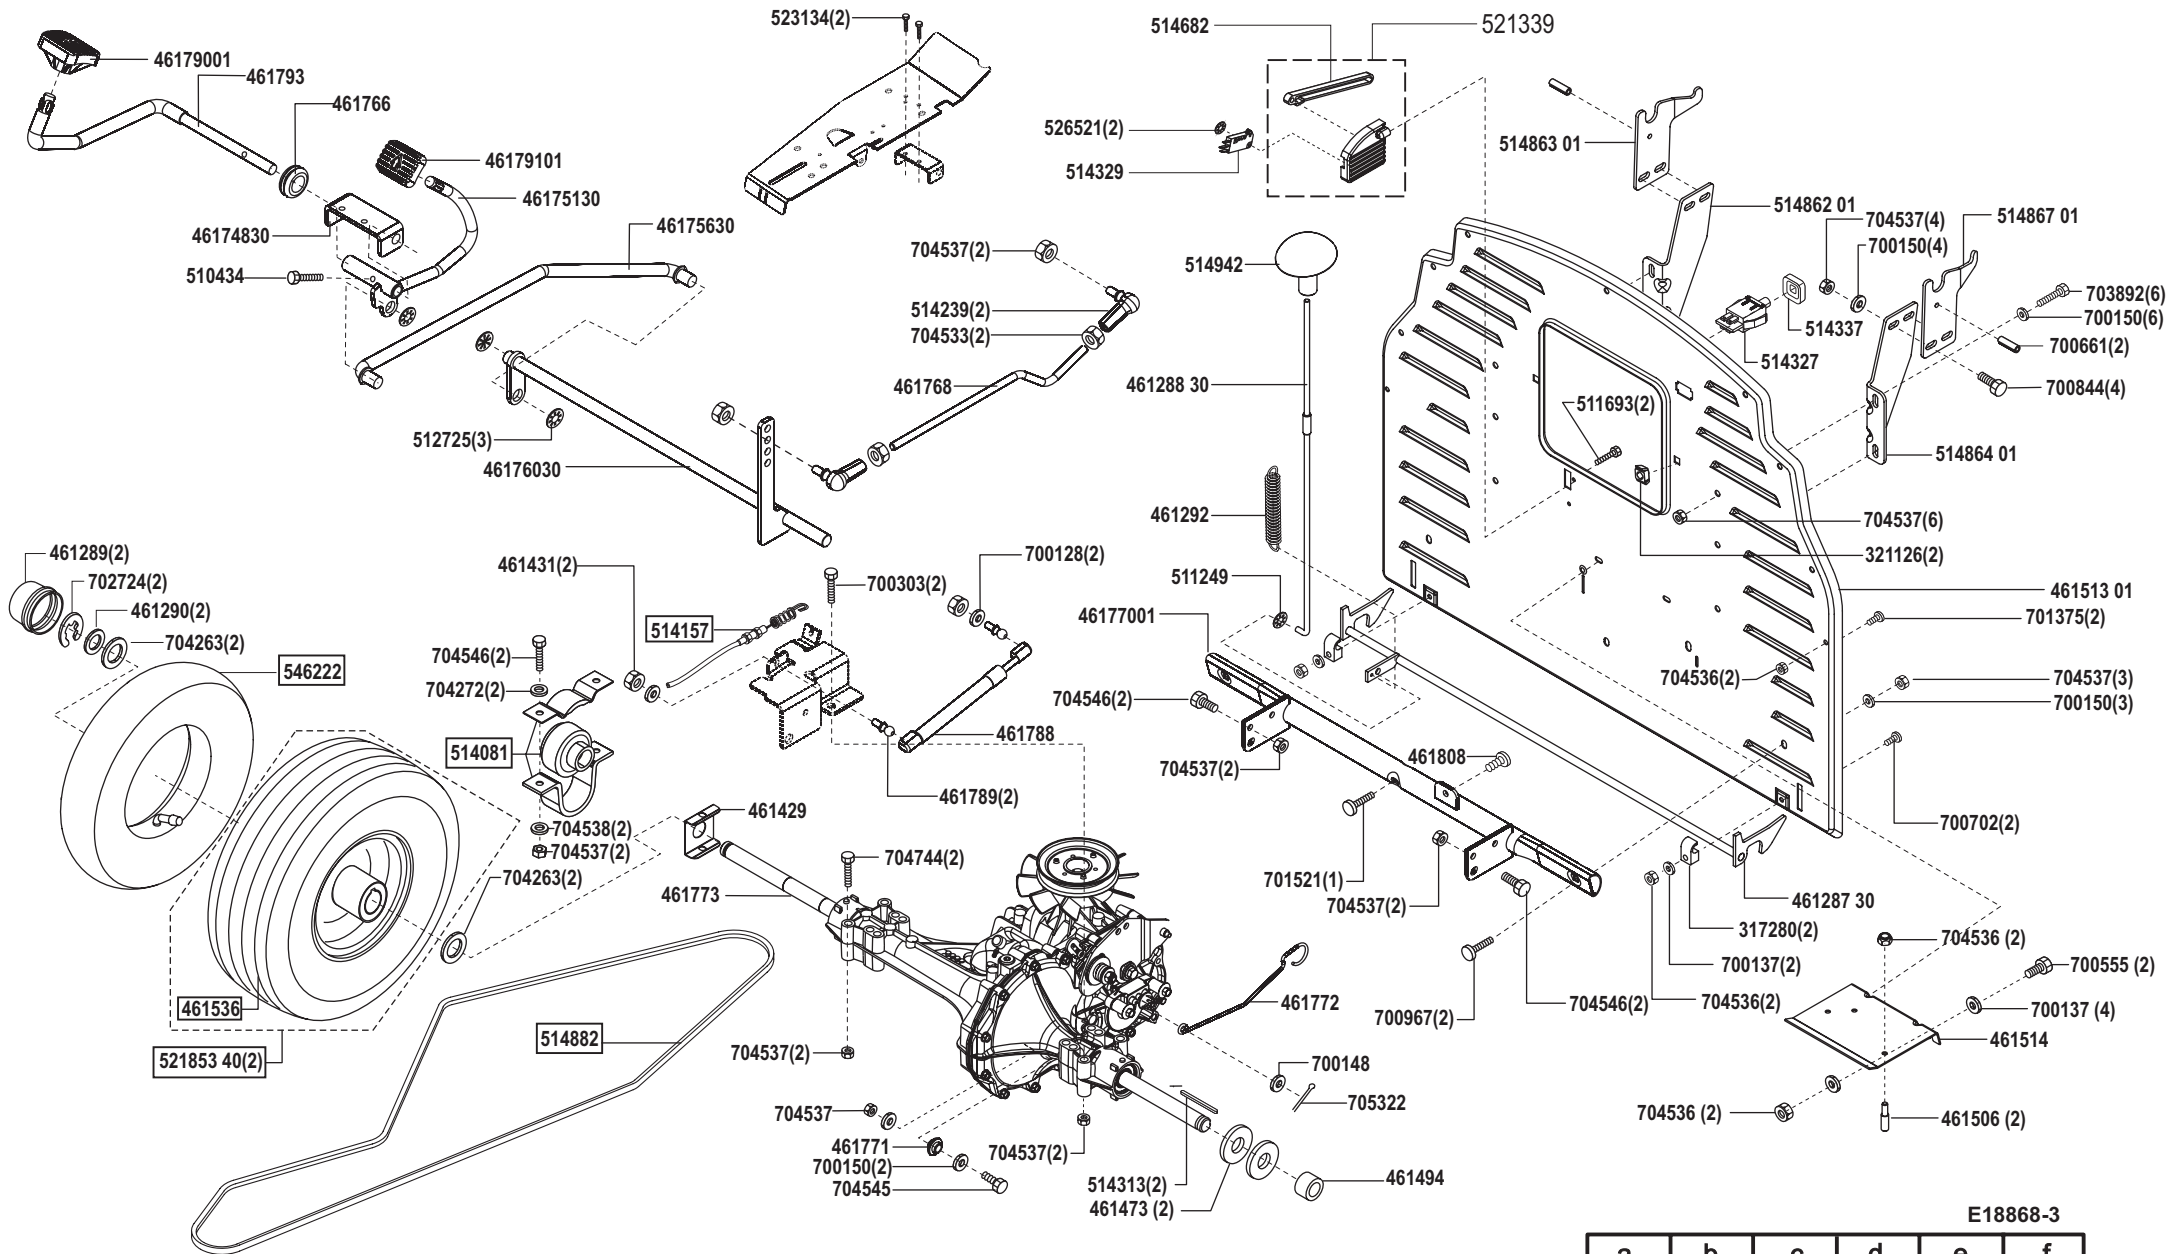

Power Line T 16-102 HD-H

Art. Nr. 118868

E18868-1

a	b	c	d	e	f
09/06					

Power Line T 16-102 HD-H

Art. Nr. 118868

E18868-2

a	b	c	d	e	f
---	---	---	---	---	---

Power Line T 16-102 HD-H

Art. Nr. 118868

E18868-3

a	b	c	d	e	f
---	---	---	---	---	---

Power Line T 16-102 HD-H

Art. Nr. 118868

E18868-4

a	b	c	d	e	f
---	---	---	---	---	---

Power Line T 16-102 HD-H

Art. Nr. 118868

E18868-6

a	b	c	d	e	f
---	---	---	---	---	---

Power Line T 16-102 HD-H

Art. Nr. 118868

E18868-7

a	b	c	d	e	f
---	---	---	---	---	---

Power Line T 16-102 HD-H

Art. Nr. 118868

L 1	= rosa	pink
L 2	= grau	grey
L 3	= weiß	white
L 4	= braun	brown
L 5	= grün	green
L 6	= schwarz	black
L 7	= rot	red
L 8	= violett	violet
L 9	= orange	orange
L 10	= gelb	yellow
L 11	= blau	blue
L 12	= rot/weiß	red/white
L 13	= weiß/blau	white/blue
L 14 a	= rot	red
(L 14 b)	= rot	red
(L 15 a)	= rot	red
(L 15 b)	= rot	red
(L 16)	= blau	blue
L 17	= grün/rot	green/red