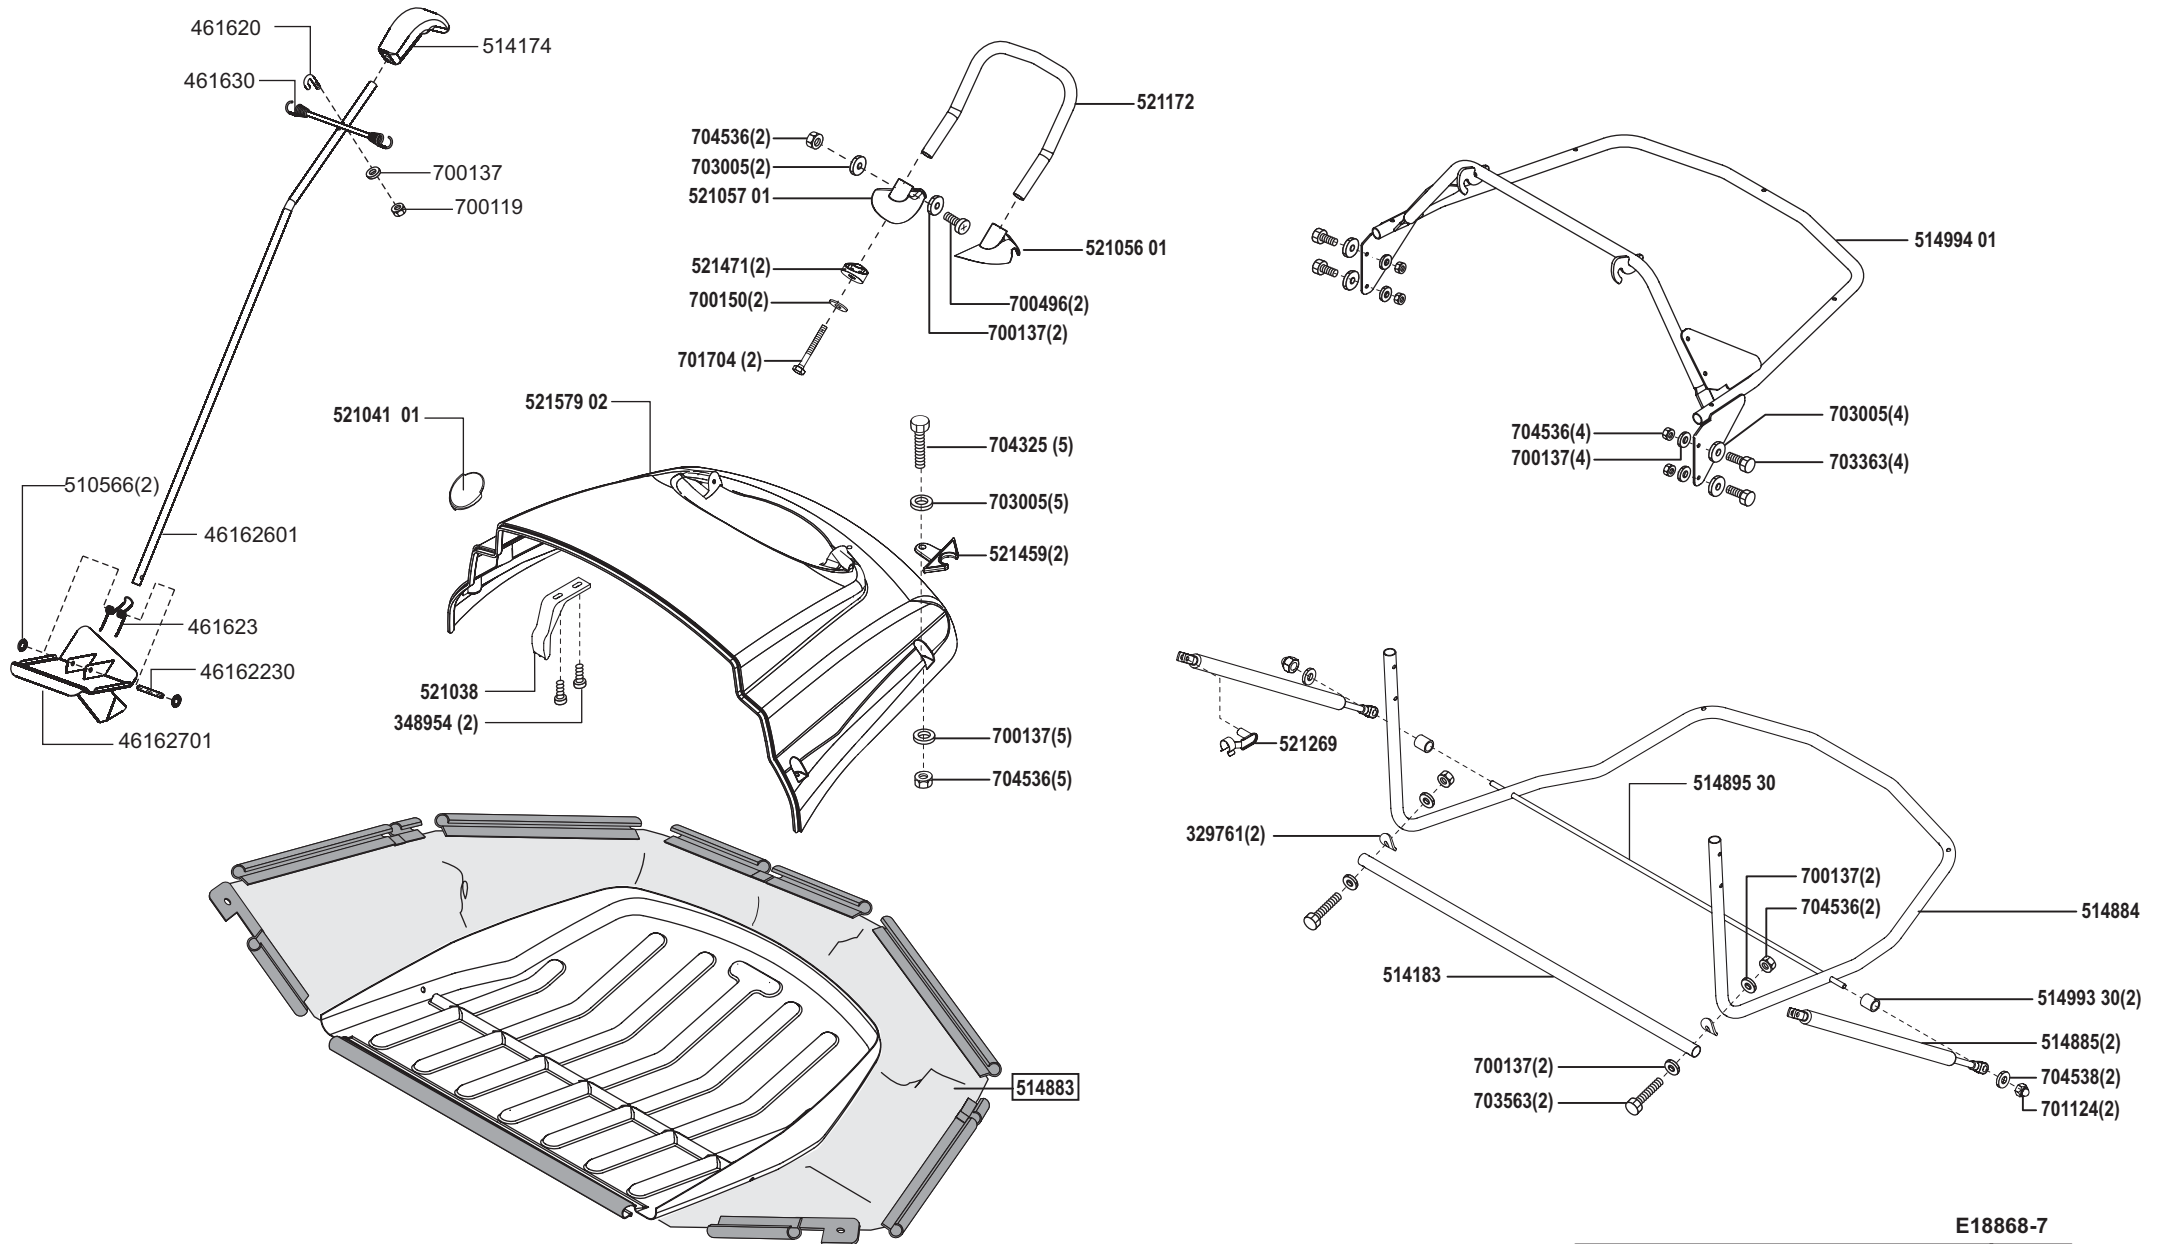

Power Line T 16-102 HD-H

Art. Nr. 118868

E18868-1

a	b	c	d	e	f
09/06					

Power Line T 16-102 HD-H

Art. Nr. 118868

E18868-2

a	b	c	d	e	f
---	---	---	---	---	---

Power Line T 16-102 HD-H

Art. Nr. 118868

E18868-3

a	b	c	d	e	f
---	---	---	---	---	---

Power Line T 16-102 HD-H

Art. Nr. 118868

E18868-4

a	b	c	d	e	f
---	---	---	---	---	---

Power Line T 16-102 HD-H

Art. Nr. 118868

E18868-6

a	b	c	d	e	f
---	---	---	---	---	---

Power Line T 16-102 HD-H

Art. Nr. 118868

E18868-7

a	b	c	d	e	f
---	---	---	---	---	---

Power Line T 16-102 HD-H

Art. Nr. 118868

L 1	= rosa	pink
L 2	= grau	grey
L 3	= weiß	white
L 4	= braun	brown
L 5	= grün	green
L 6	= schwarz	black
L 7	= rot	red
L 8	= violett	violet
L 9	= orange	orange
L 10	= gelb	yellow
L 11	= blau	blue
L 12	= rot/weiß	red/white
L 13	= weiß/blau	white/blue
L 14 a	= rot	red
(L 14 b)	= rot	red
(L 15 a)	= rot	red
(L 15 b)	= rot	red
(L 16)	= blau	blue
L 17	= grün/rot	green/red