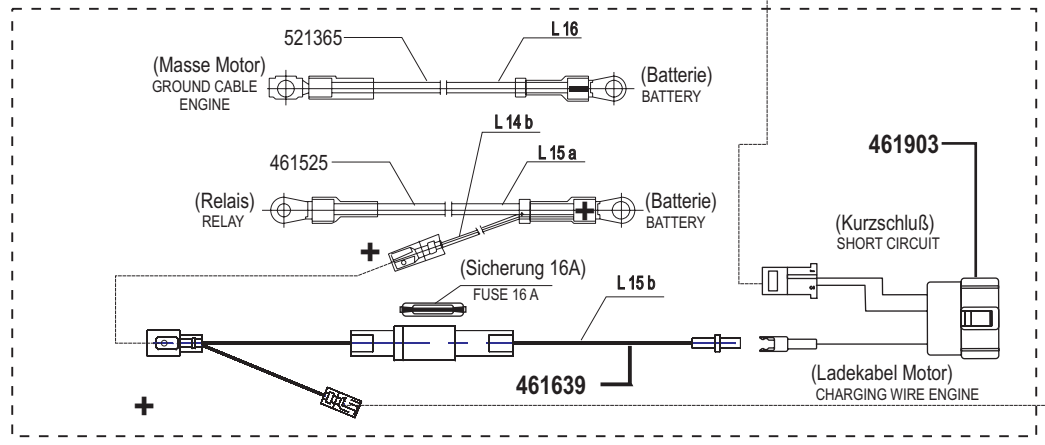

Power Line T 16-102 HD-H

Art. Nr. 118868

E18868-6

a	b	c	d	e	f
---	---	---	---	---	---

Power Line T 16-102 HD-H

Art. Nr. 118868

E18868-7

a	b	c	d	e	f
---	---	---	---	---	---

Power Line T 16-102 HD-H

Art. Nr. 118868

L 1	= rosa	pink
L 2	= grau	grey
L 3	= weiß	white
L 4	= braun	brown
L 5	= grün	green
L 6	= schwarz	black
L 7	= rot	red
L 8	= violett	violet
L 9	= orange	orange
L 10	= gelb	yellow
L 11	= blau	blue
L 12	= rot/weiß	red/white
L 13	= weiß/blau	white/blue
L 14 a	= rot	red
(L 14 b)	= rot	red
(L 15 a)	= rot	red
(L 15 b)	= rot	red
(L 16)	= blau	blue
L 17	= grün/rot	green/red