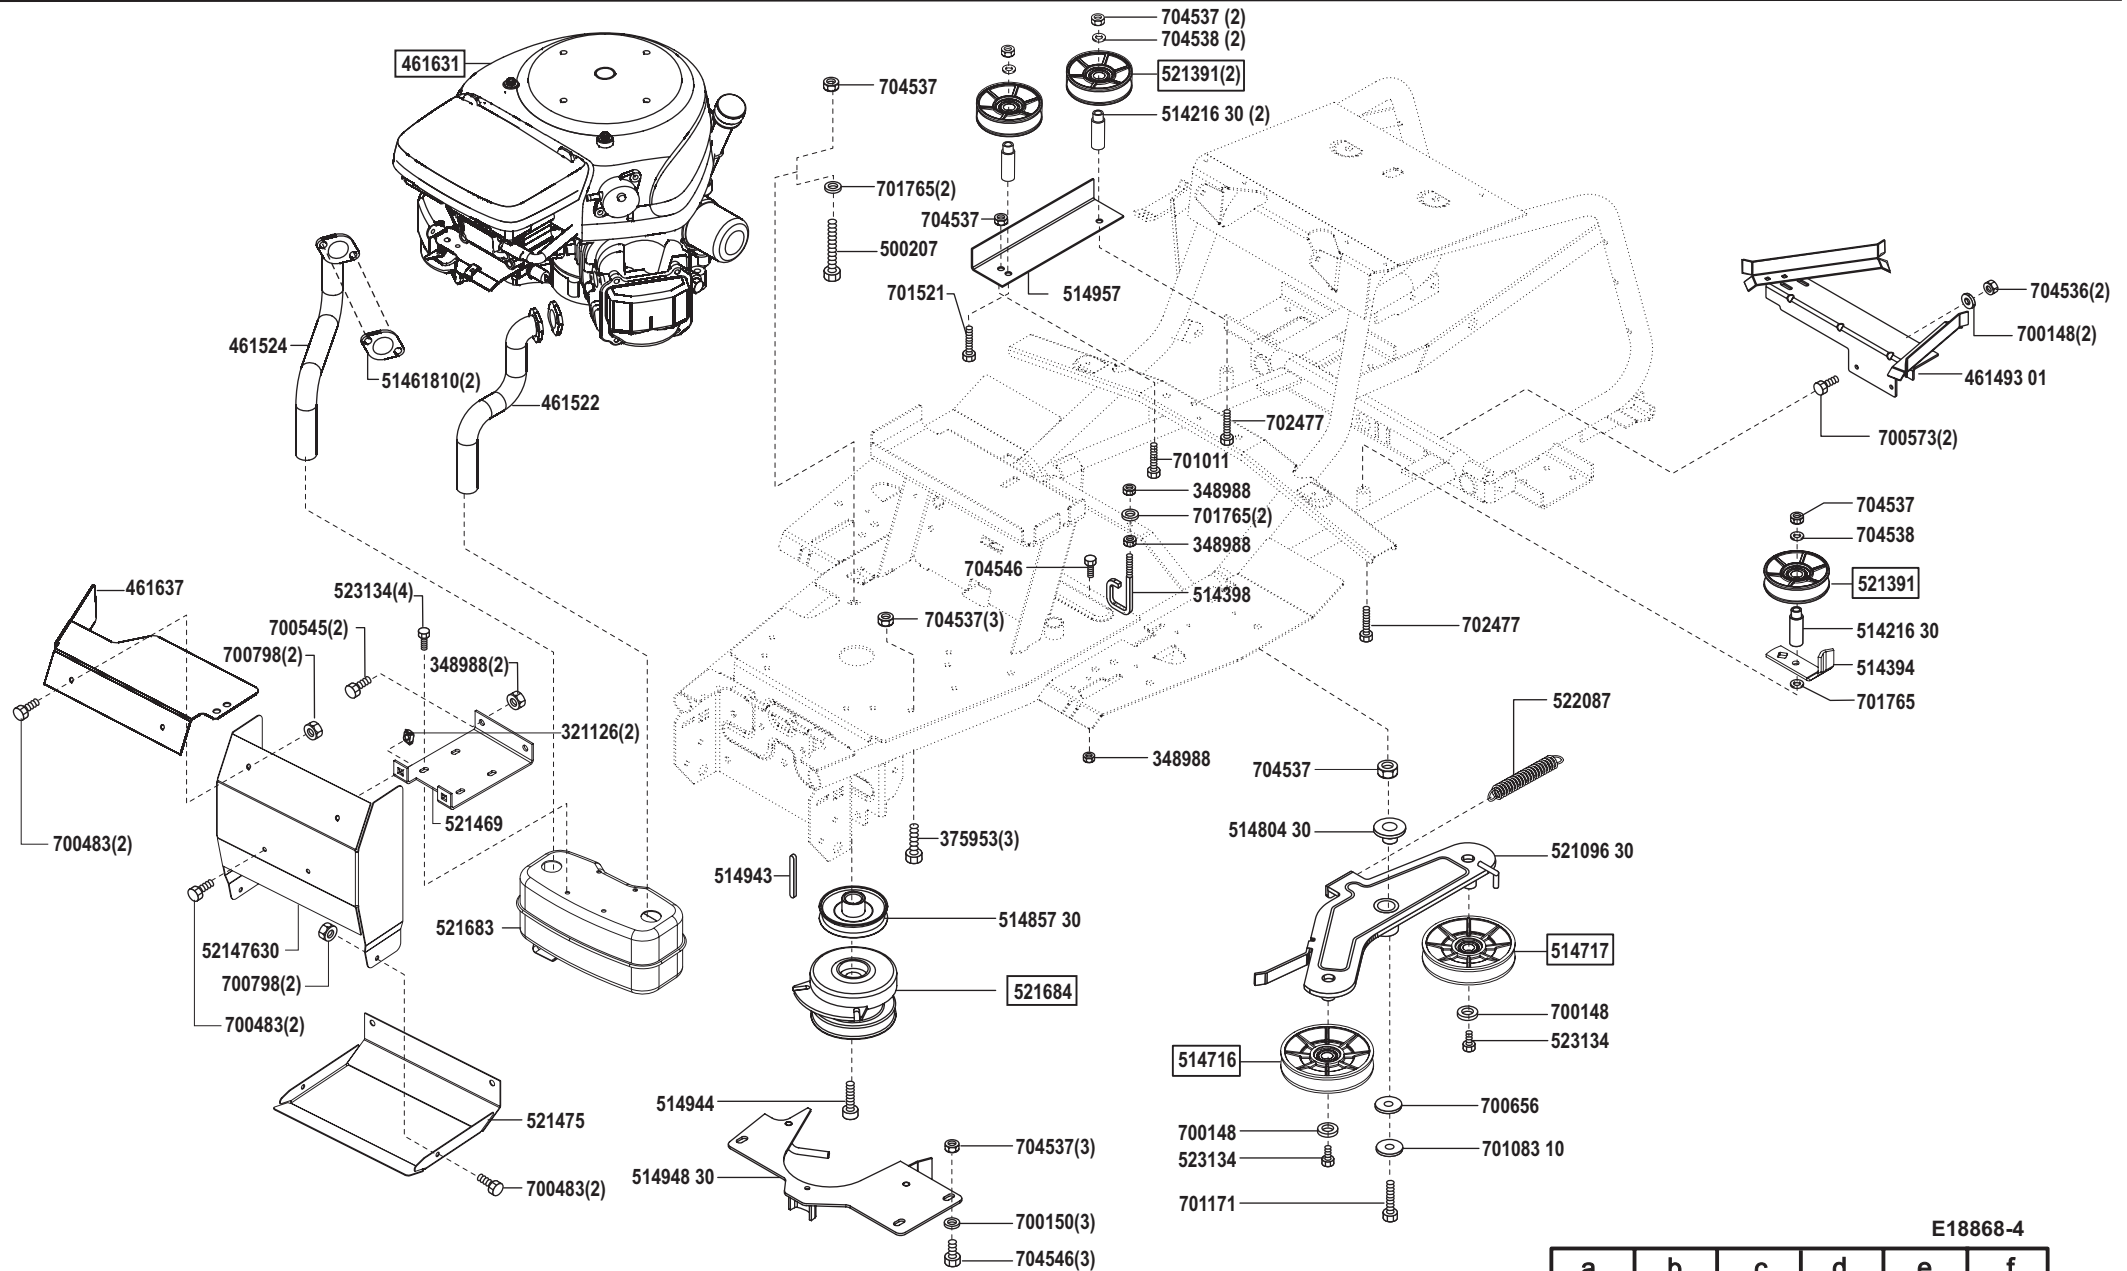

Power Line T 16-102 HD-H

Art. Nr. 118868

E18868-1

a	b	c	d	e	f
09/06					

Power Line T 16-102 HD-H

Art. Nr. 118868

E18868-2

a	b	c	d	e	f
---	---	---	---	---	---

Power Line T 16-102 HD-H

Art. Nr. 118868

E18868-3

a	b	c	d	e	f
---	---	---	---	---	---

Power Line T 16-102 HD-H

Art. Nr. 118868

E18868-4

a	b	c	d	e	f
---	---	---	---	---	---

Power Line T 16-102 HD-H

Art. Nr. 118868

E18868-6

a	b	c	d	e	f
---	---	---	---	---	---

Power Line T 16-102 HD-H

Art. Nr. 118868

E18868-7

a	b	c	d	e	f
---	---	---	---	---	---

Power Line T 16-102 HD-H

Art. Nr. 118868

L 1	= rosa	pink
L 2	= grau	grey
L 3	= weiß	white
L 4	= braun	brown
L 5	= grün	green
L 6	= schwarz	black
L 7	= rot	red
L 8	= violett	violet
L 9	= orange	orange
L 10	= gelb	yellow
L 11	= blau	blue
L 12	= rot/weiß	red/white
L 13	= weiß/blau	white/blue
L 14 a	= rot	red
(L 14 b)	= rot	red
(L 15 a)	= rot	red
(L 15 b)	= rot	red
(L 16)	= blau	blue
L 17	= grün/rot	green/red