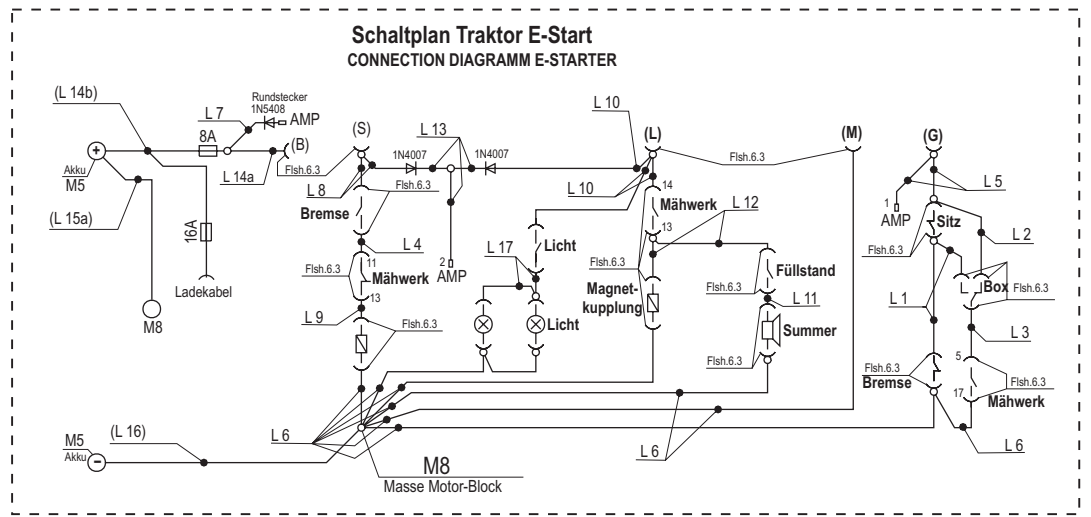

Power Line T 16-102 HD-H

Art. Nr. 118868

E18868-6

a	b	c	d	e	f
---	---	---	---	---	---

Power Line T 16-102 HD-H

Art. Nr. 118868

E18868-7

a	b	c	d	e	f
---	---	---	---	---	---

Power Line T 16-102 HD-H

Art. Nr. 118868

L 1	= rosa	pink
L 2	= grau	grey
L 3	= weiß	white
L 4	= braun	brown
L 5	= grün	green
L 6	= schwarz	black
L 7	= rot	red
L 8	= violett	violet
L 9	= orange	orange
L 10	= gelb	yellow
L 11	= blau	blue
L 12	= rot/weiß	red/white
L 13	= weiß/blau	white/blue
L 14 a	= rot	red
(L 14 b)	= rot	red
(L 15 a)	= rot	red
(L 15 b)	= rot	red
(L 16)	= blau	blue
L 17	= grün/rot	green/red