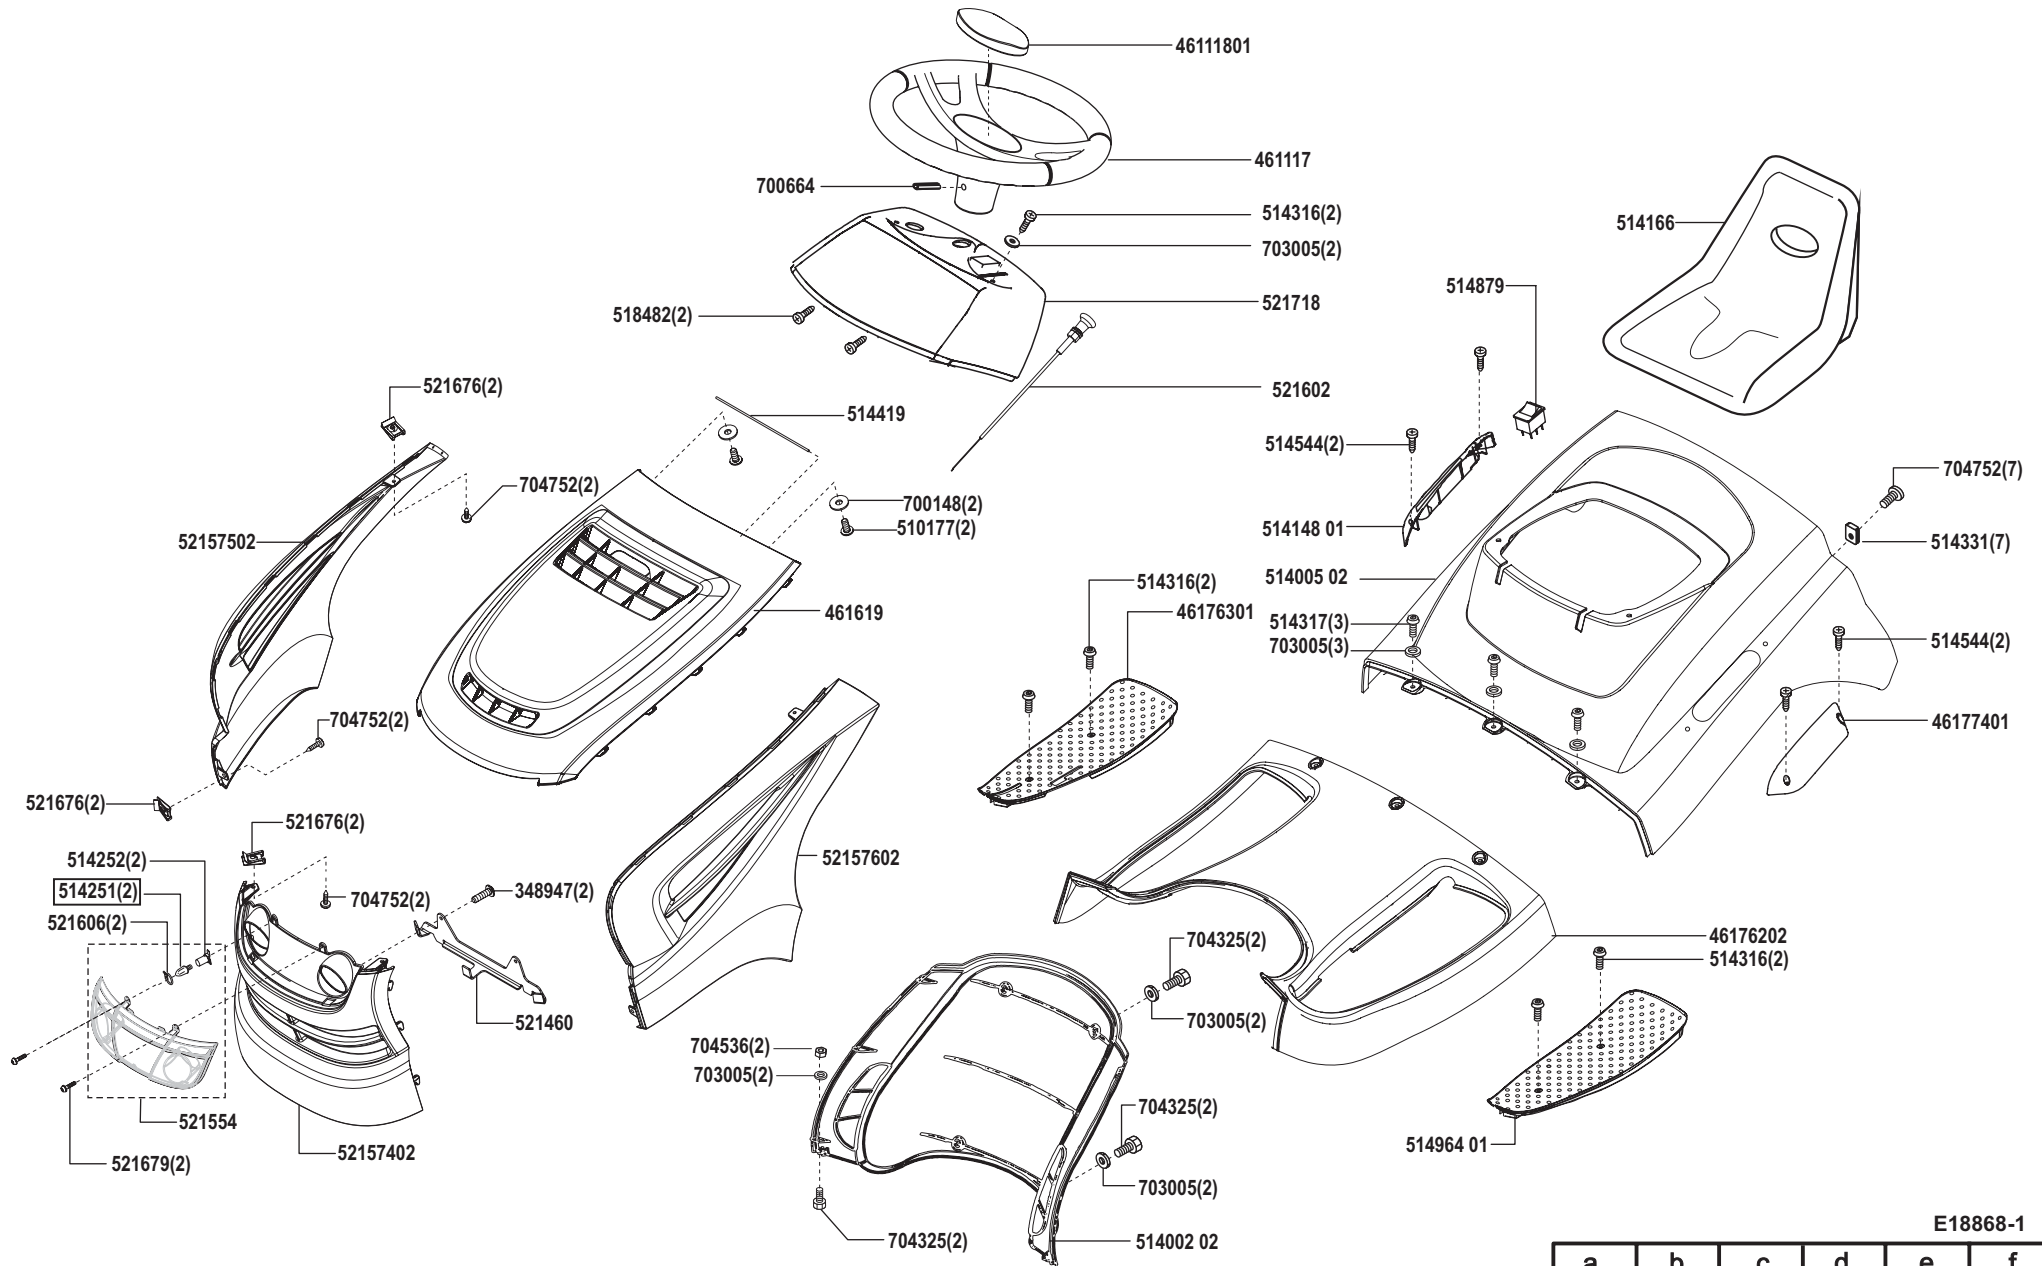

Power Line T 16-102 HD-H

Art. Nr. 118868

E18868-1

a	b	c	d	e	f
09/06					

Power Line T 16-102 HD-H

Art. Nr. 118868

E18868-2

a	b	c	d	e	f
---	---	---	---	---	---

Power Line T 16-102 HD-H

Art. Nr. 118868

E18868-3

a	b	c	d	e	f
---	---	---	---	---	---

Power Line T 16-102 HD-H

Art. Nr. 118868

E18868-4

a	b	c	d	e	f
---	---	---	---	---	---

Power Line T 16-102 HD-H

Art. Nr. 118868

E18868-6

a	b	c	d	e	f
---	---	---	---	---	---

Power Line T 16-102 HD-H

Art. Nr. 118868

E18868-7

a	b	c	d	e	f
---	---	---	---	---	---

Power Line T 16-102 HD-H

Art. Nr. 118868

L 1	= rosa	pink
L 2	= grau	grey
L 3	= weiß	white
L 4	= braun	brown
L 5	= grün	green
L 6	= schwarz	black
L 7	= rot	red
L 8	= violett	violet
L 9	= orange	orange
L 10	= gelb	yellow
L 11	= blau	blue
L 12	= rot/weiß	red/white
L 13	= weiß/blau	white/blue
L 14 a	= rot	red
(L 14 b)	= rot	red
(L 15 a)	= rot	red
(L 15 b)	= rot	red
(L 16)	= blau	blue
L 17	= grün/rot	green/red