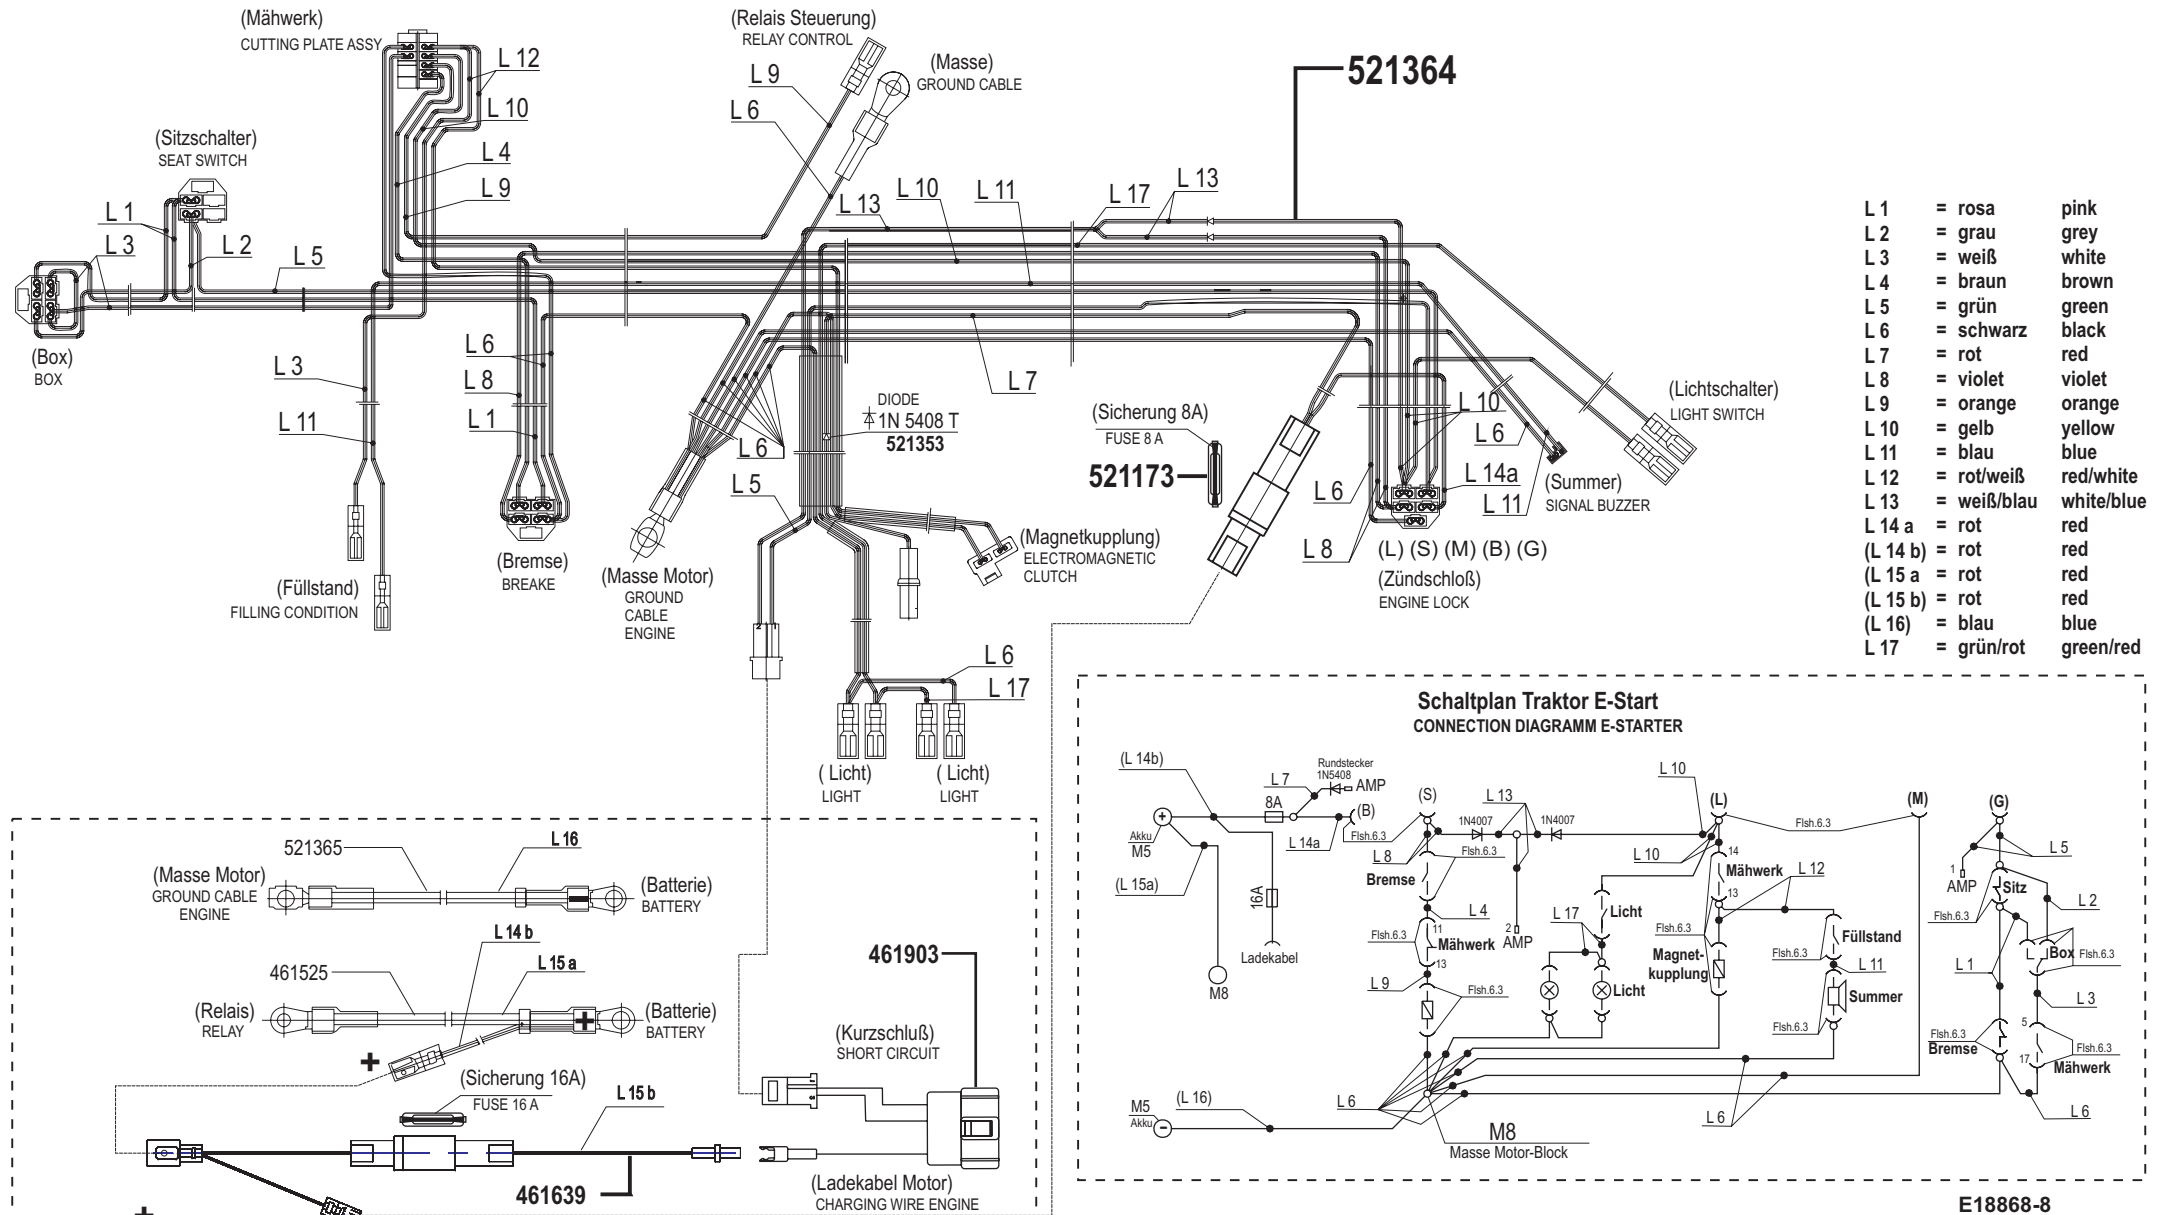

Power Line T 16-102 HD-H

Art. Nr. 118868

E18868-1

a	b	c	d	e	f
09/06					

Power Line T 16-102 HD-H

Art. Nr. 118868

E18868-2

a	b	c	d	e	f
---	---	---	---	---	---

Power Line T 16-102 HD-H

Art. Nr. 118868

E18868-3

a	b	c	d	e	f
---	---	---	---	---	---

Power Line T 16-102 HD-H

Art. Nr. 118868

E18868-4

a	b	c	d	e	f
---	---	---	---	---	---

Power Line T 16-102 HD-H

Art. Nr. 118868

E18868-6

a	b	c	d	e	f
---	---	---	---	---	---

Power Line T 16-102 HD-H

Art. Nr. 118868

E18868-7

a	b	c	d	e	f
---	---	---	---	---	---

Power Line T 16-102 HD-H

Art. Nr. 118868

L 1	= rosa	pink
L 2	= grau	grey
L 3	= weiß	white
L 4	= braun	brown
L 5	= grün	green
L 6	= schwarz	black
L 7	= rot	red
L 8	= violett	violet
L 9	= orange	orange
L 10	= gelb	yellow
L 11	= blau	blue
L 12	= rot/weiß	red/white
L 13	= weiß/blau	white/blue
L 14 a	= rot	red
(L 14 b)	= rot	red
(L 15 a)	= rot	red
(L 15 b)	= rot	red
(L 16)	= blau	blue
L 17	= grün/rot	green/red