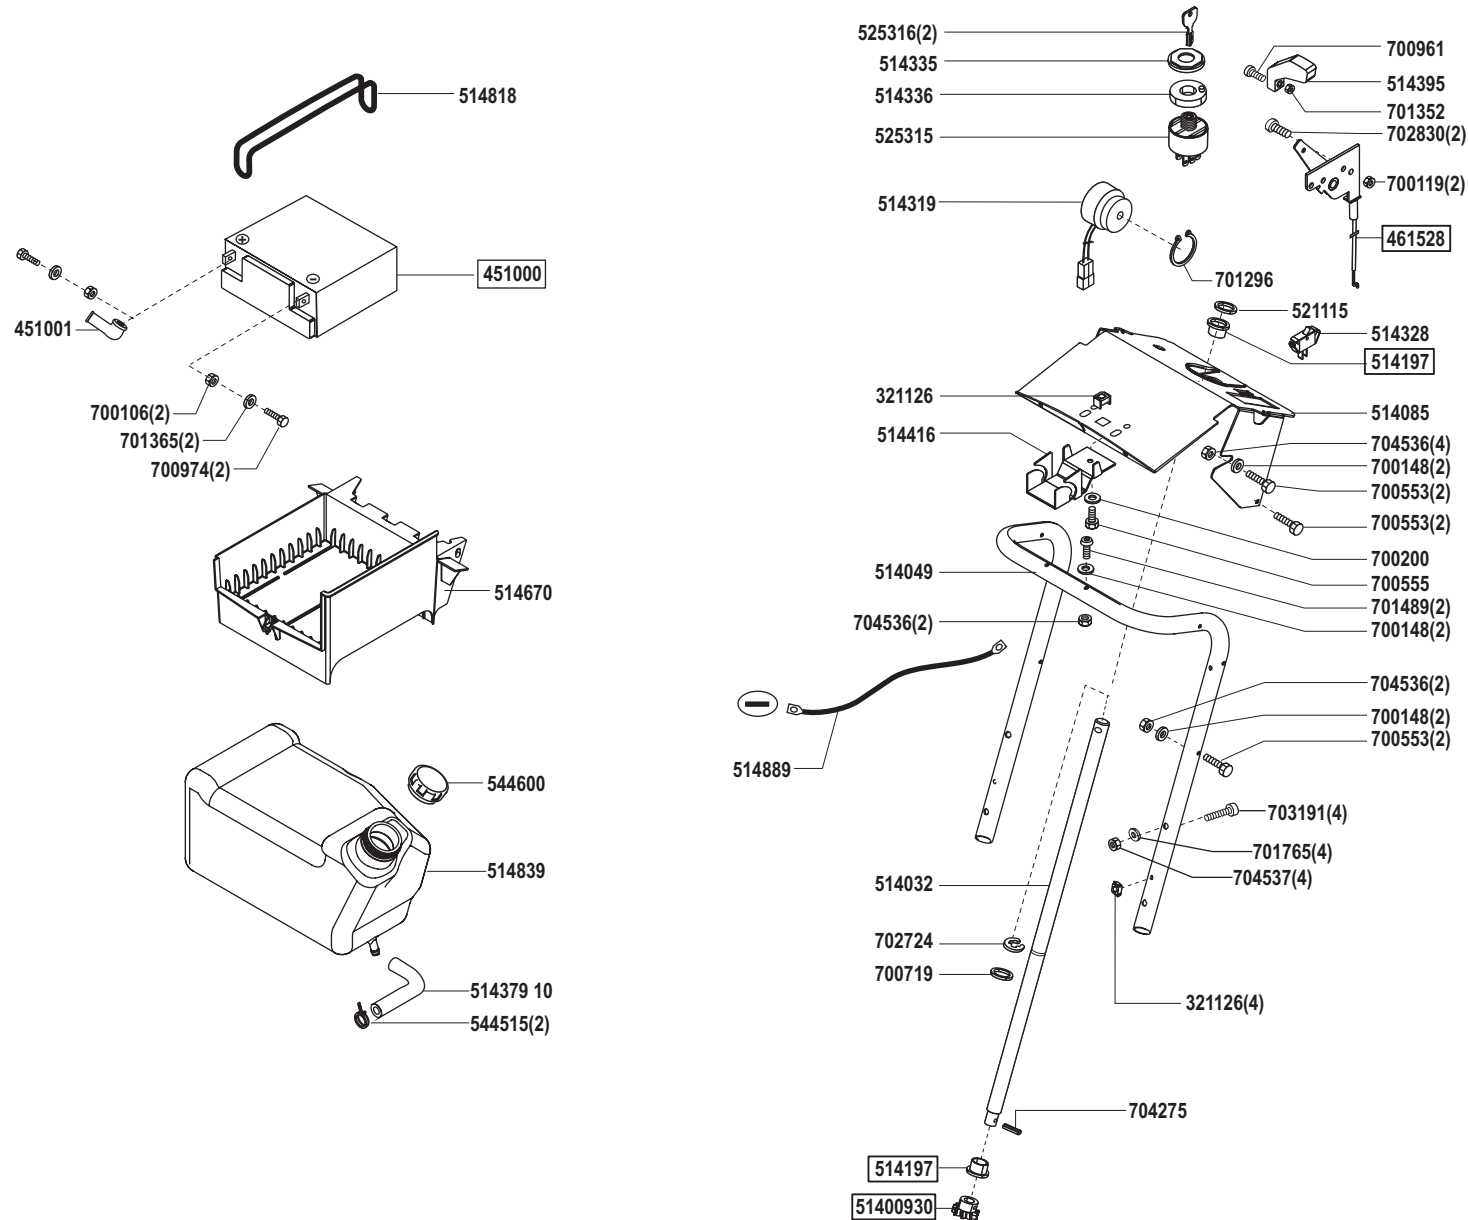

Power Line T 16-102 HD-H

Art. Nr. 118868

E18868-1

a	b	c	d	e	f
09/06					

Power Line T 16-102 HD-H

Art. Nr. 118868

E18868-2

a	b	c	d	e	f
---	---	---	---	---	---

Power Line T 16-102 HD-H

Art. Nr. 118868

E18868-3

a	b	c	d	e	f
---	---	---	---	---	---

Power Line T 16-102 HD-H

Art. Nr. 118868

E18868-4

a	b	c	d	e	f
---	---	---	---	---	---

Power Line T 16-102 HD-H

Art. Nr. 118868

E18868-6

a	b	c	d	e	f
---	---	---	---	---	---

Power Line T 16-102 HD-H

Art. Nr. 118868

E18868-7

a	b	c	d	e	f
---	---	---	---	---	---

Power Line T 16-102 HD-H

Art. Nr. 118868

L 1	= rosa	pink
L 2	= grau	grey
L 3	= weiß	white
L 4	= braun	brown
L 5	= grün	green
L 6	= schwarz	black
L 7	= rot	red
L 8	= violett	violet
L 9	= orange	orange
L 10	= gelb	yellow
L 11	= blau	blue
L 12	= rot/weiß	red/white
L 13	= weiß/blau	white/blue
L 14 a	= rot	red
(L 14 b)	= rot	red
(L 15 a)	= rot	red
(L 15 b)	= rot	red
(L 16)	= blau	blue
L 17	= grün/rot	green/red