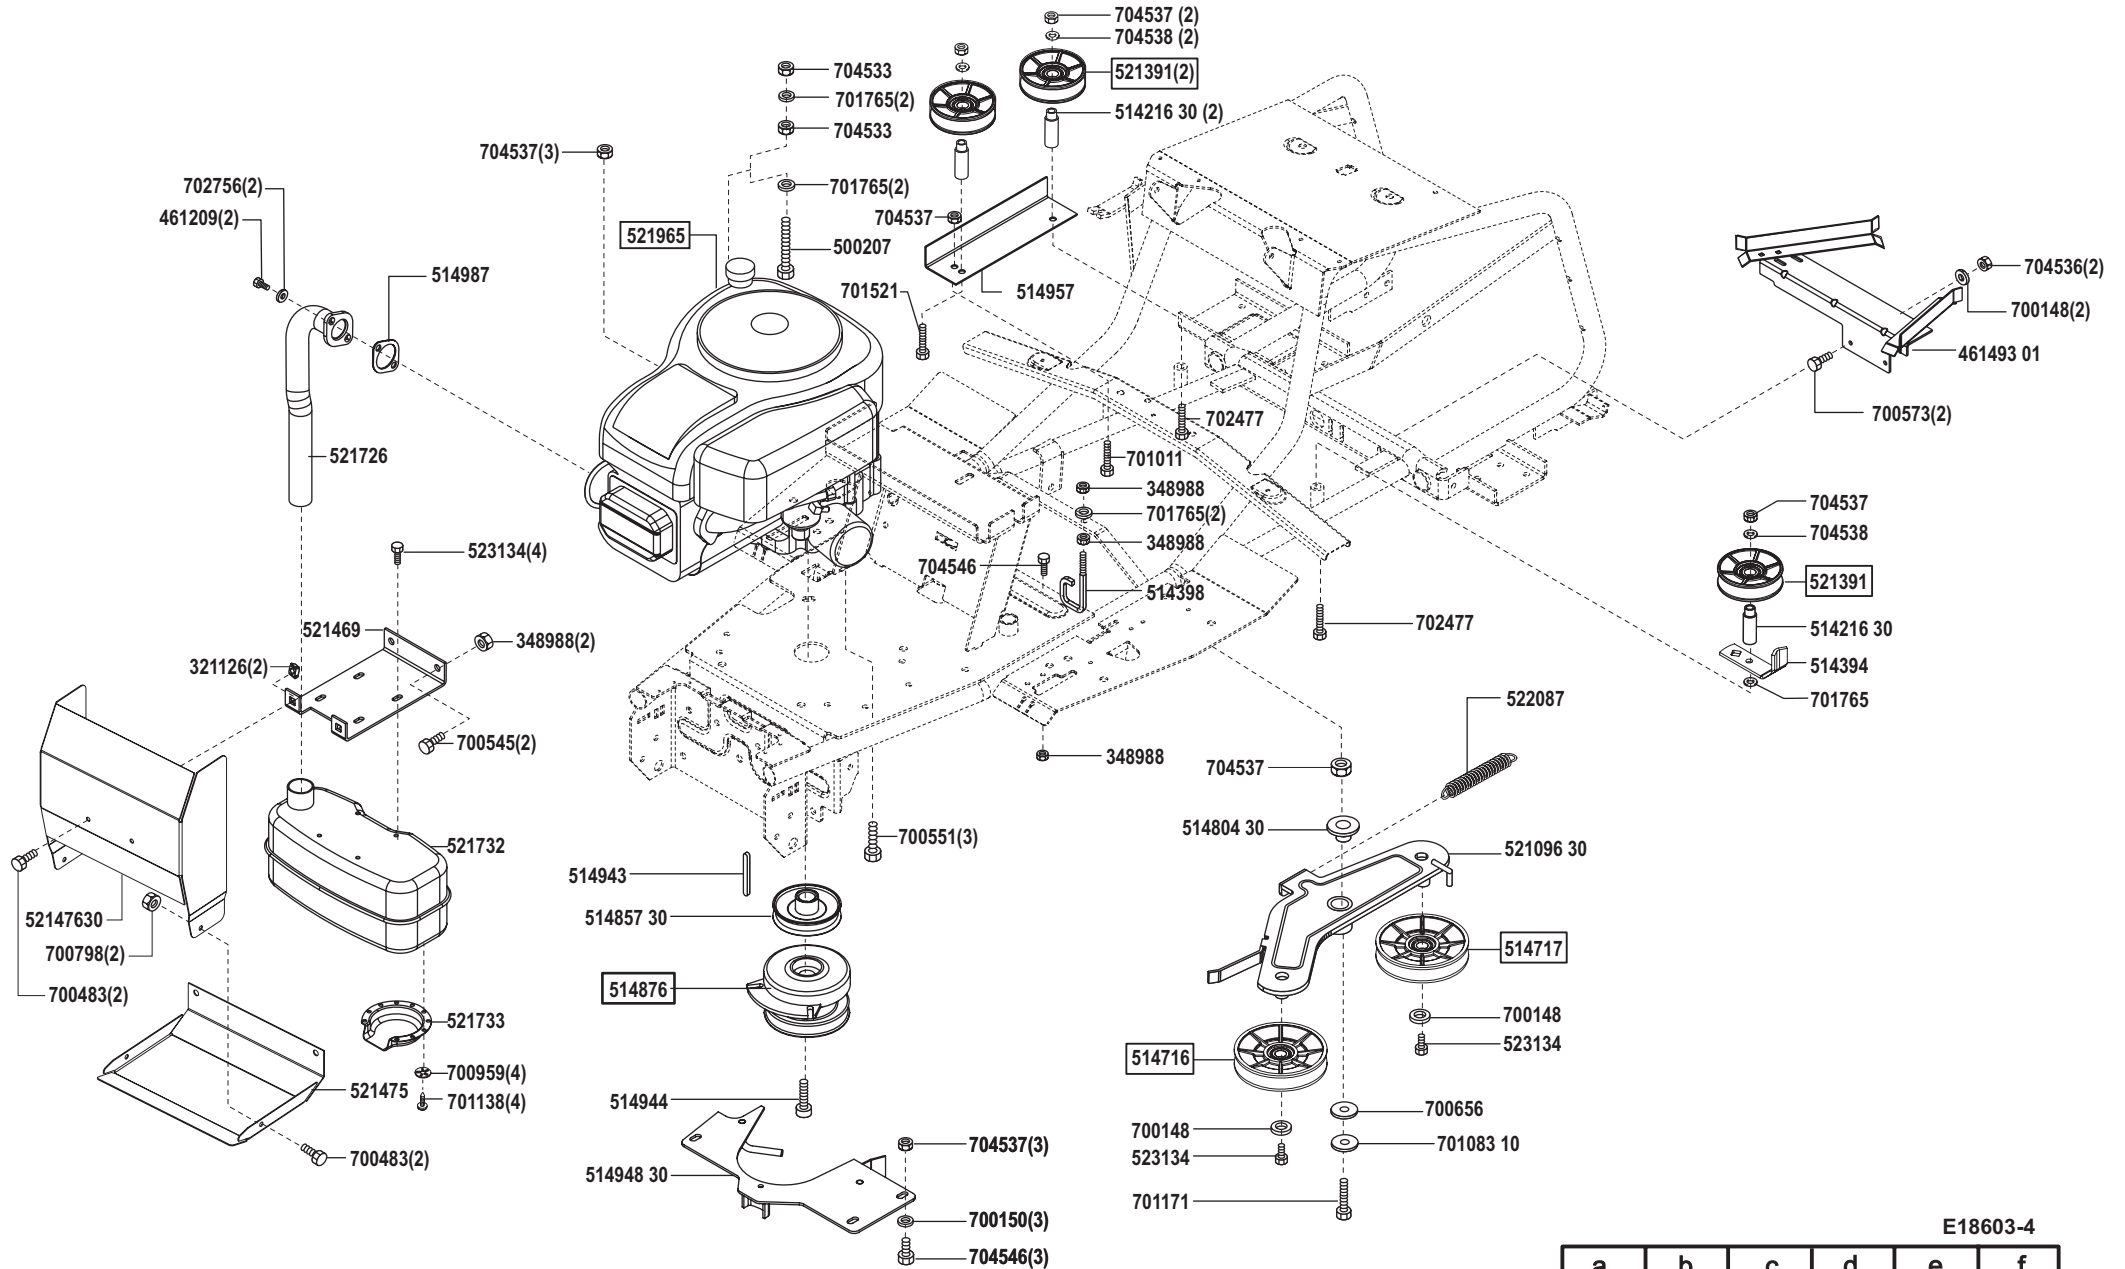

Power Line T15-102 HDS BIO-COMBI

Art. Nr. 118603

E18603-3

a	b	c	d	e	f
---	---	---	---	---	---

Power Line T15-102 HDS BIO-COMBI

Art. Nr. 118603

E18603-4

a	b	c	d	e	f
---	---	---	---	---	---

Power Line T15-102 HDS BIO-COMBI

Art. Nr. 118603

E18603-6

a	b	c	d	e	f
07/05					

Power Line T15-102 HDS BIO-COMBI

Art. Nr. 118603

E18603-7

a	b	c	d	e	f
---	---	---	---	---	---