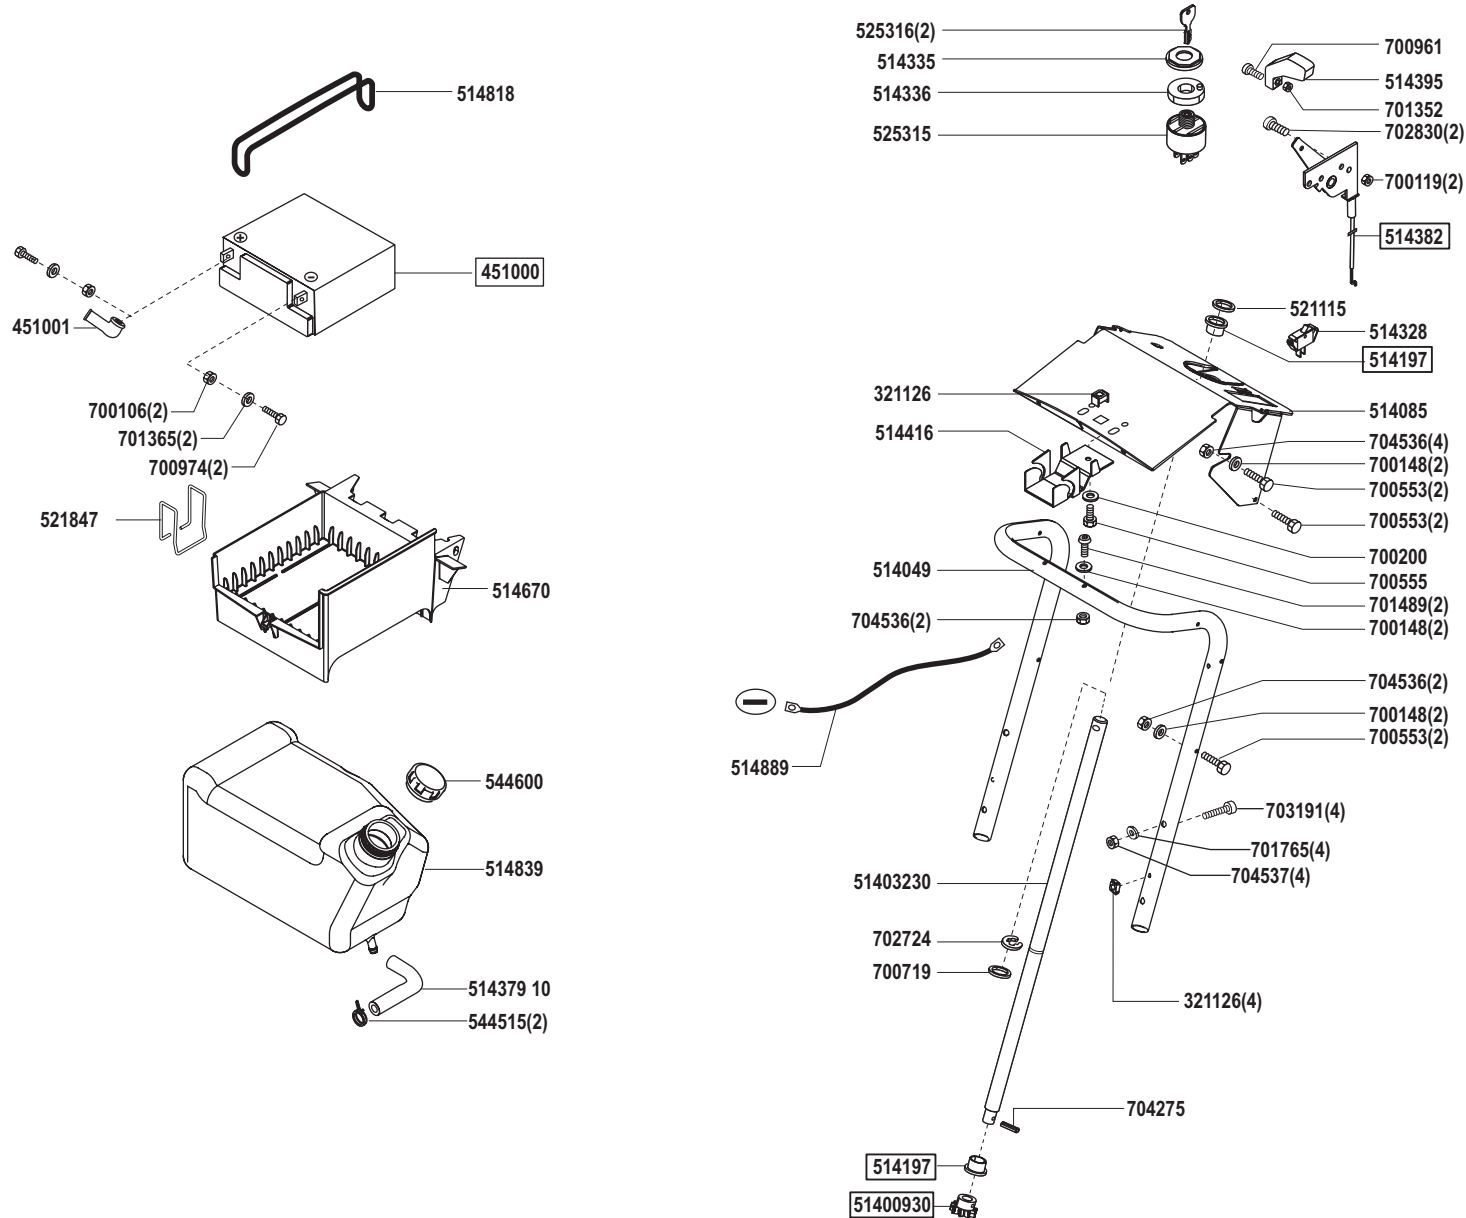

Power Line T15-102 HDS BIO-COMBI

Art. Nr. 118603

E18603-3

a	b	c	d	e	f
---	---	---	---	---	---

Power Line T15-102 HDS BIO-COMBI

Art. Nr. 118603

E18603-4

a	b	c	d	e	f
---	---	---	---	---	---

Power Line T15-102 HDS BIO-COMBI

Art. Nr. 118603

E18603-6

a	b	c	d	e	f
07/05					

Power Line T15-102 HDS BIO-COMBI

Art. Nr. 118603

E18603-7

a	b	c	d	e	f
---	---	---	---	---	---