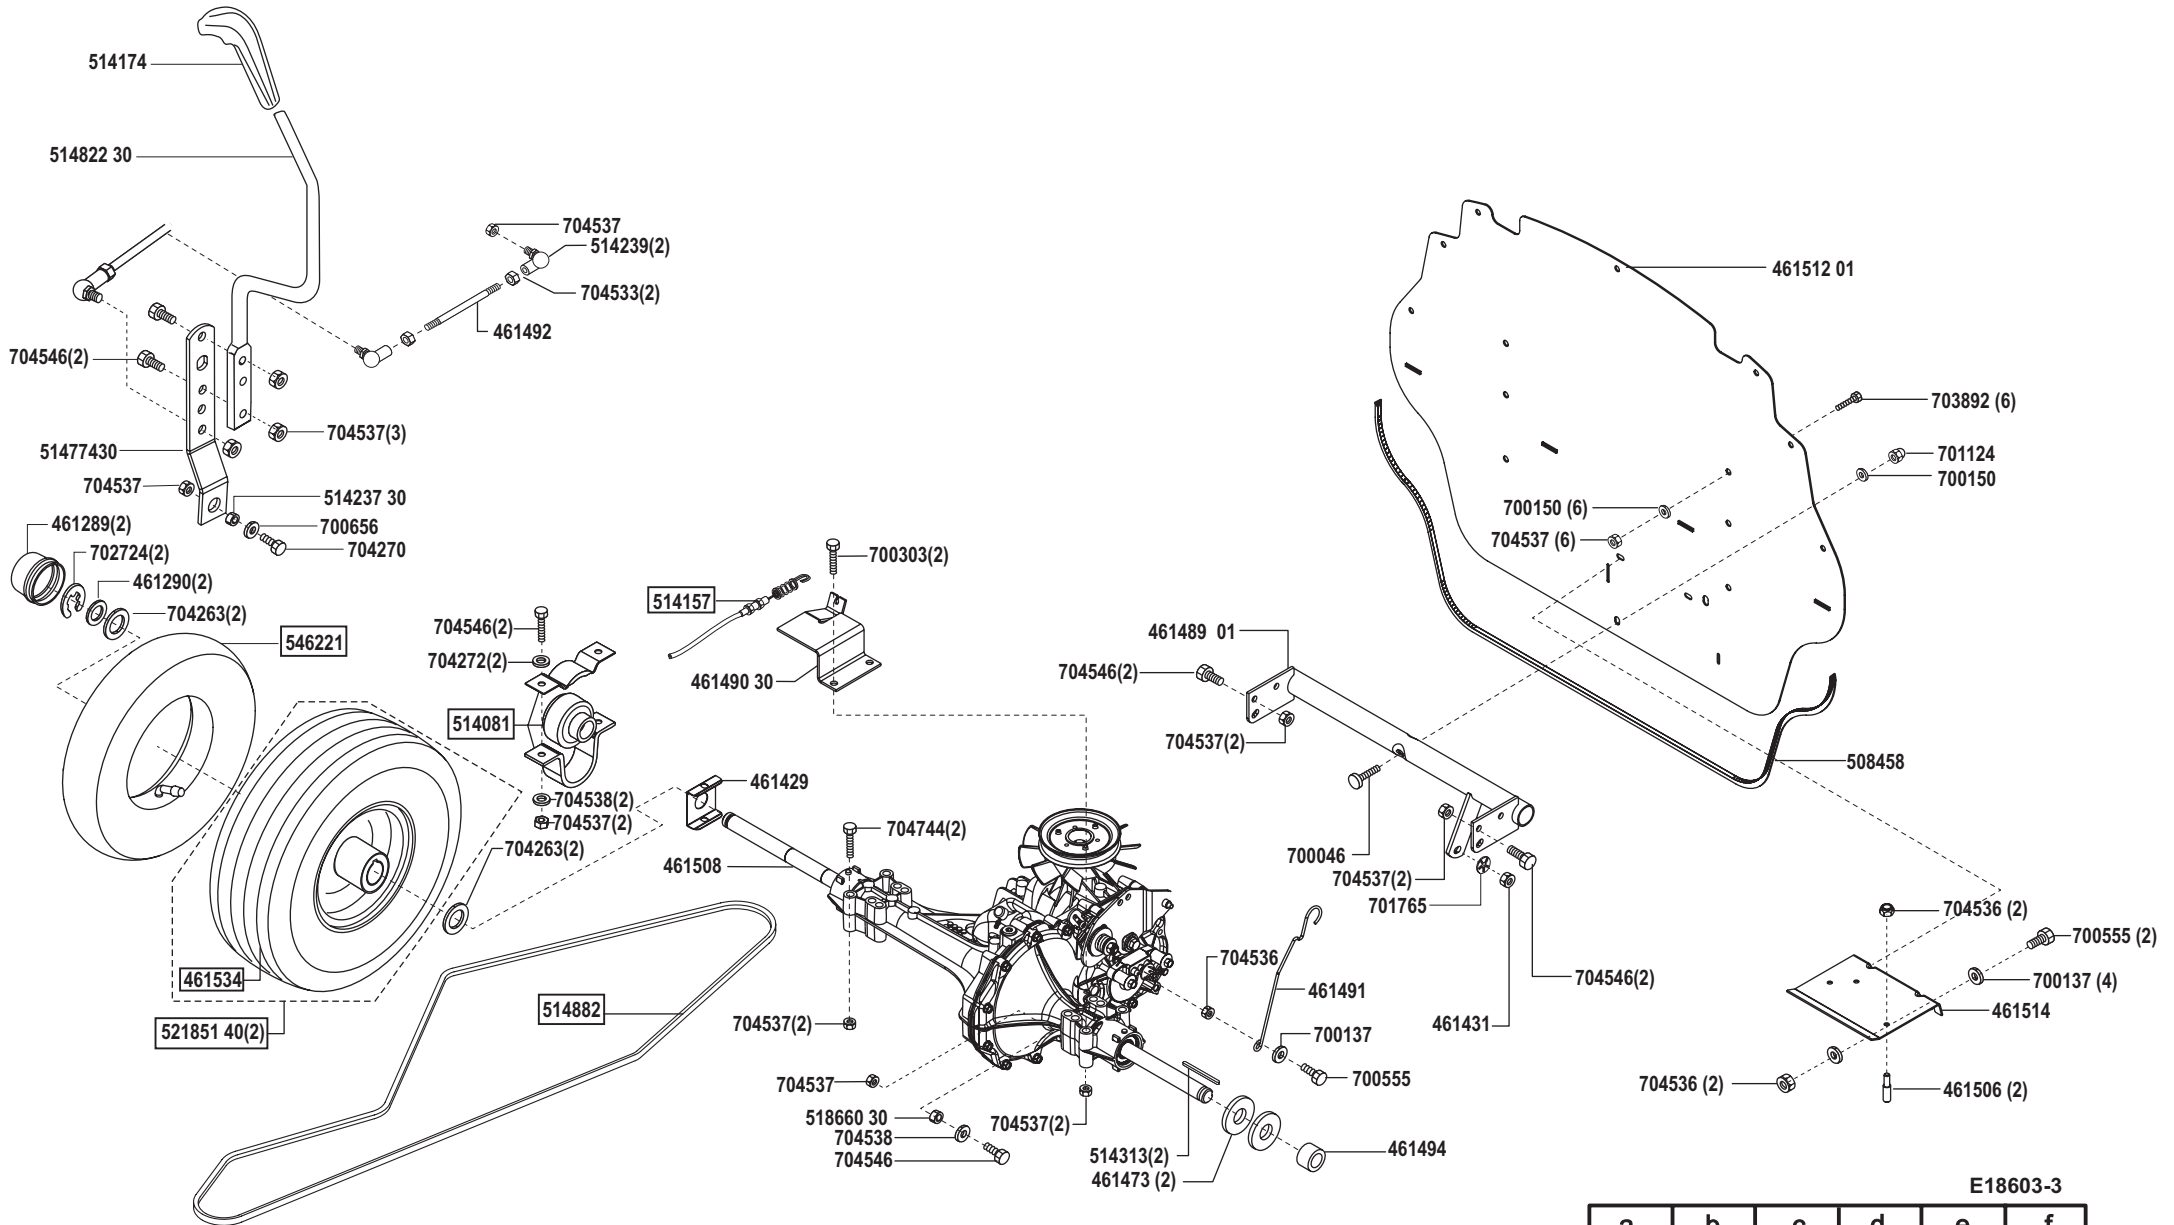

Power Line T15-102 HDS BIO-COMBI

Art. Nr. 118603

E18603-3

a	b	c	d	e	f
---	---	---	---	---	---

Power Line T15-102 HDS BIO-COMBI

Art. Nr. 118603

E18603-4

a	b	c	d	e	f
---	---	---	---	---	---

Power Line T15-102 HDS BIO-COMBI

Art. Nr. 118603

E18603-6

a	b	c	d	e	f
07/05					

Power Line T15-102 HDS BIO-COMBI

Art. Nr. 118603

E18603-7

a	b	c	d	e	f
---	---	---	---	---	---