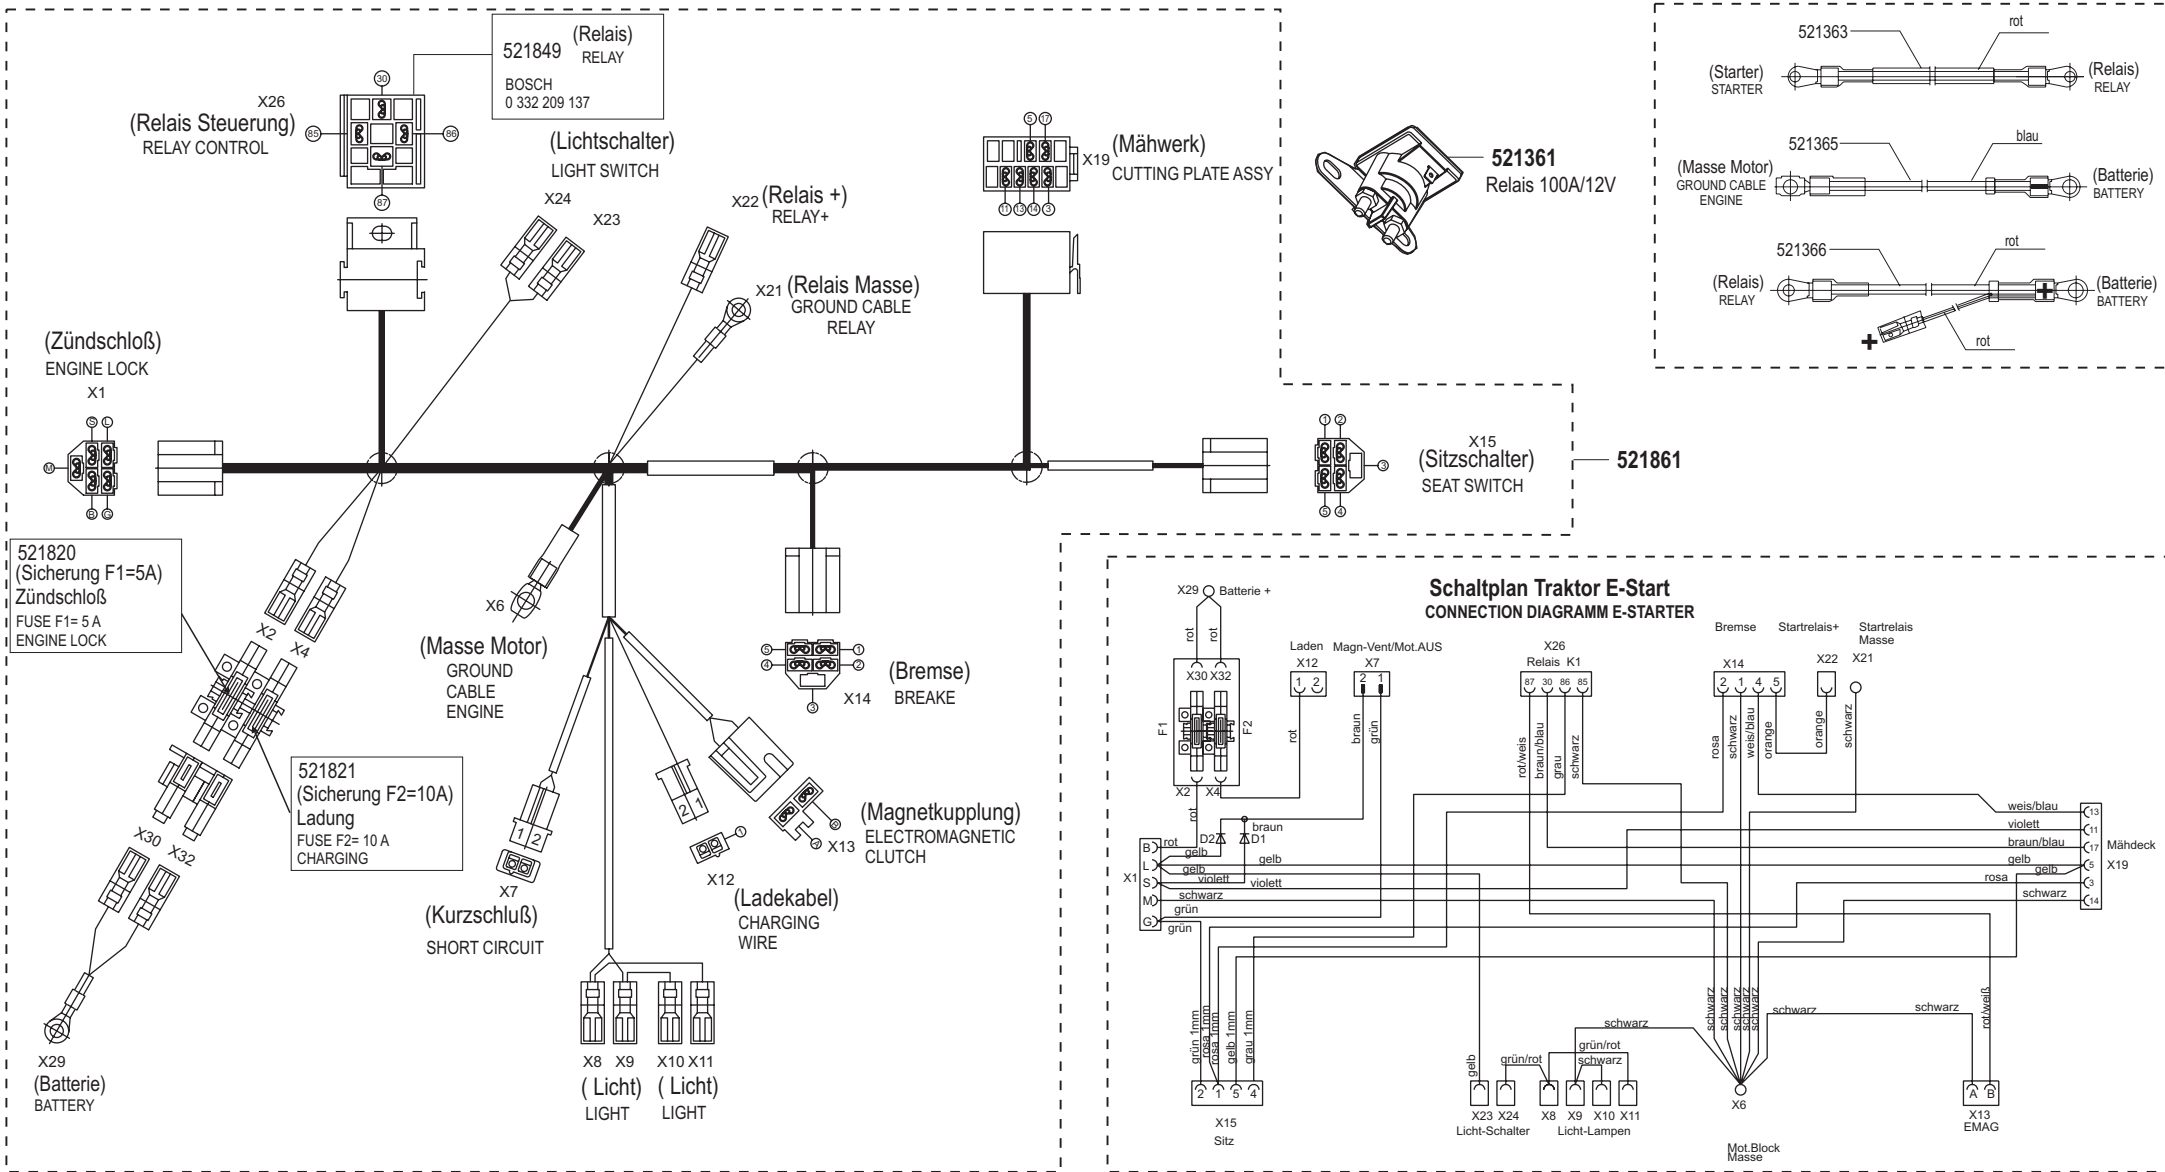

Power Line T15-102 HDS BIO-COMBI

Art. Nr. 118603

E18603-3

a	b	c	d	e	f
---	---	---	---	---	---

Power Line T15-102 HDS BIO-COMBI

Art. Nr. 118603

E18603-4

a	b	c	d	e	f
---	---	---	---	---	---

Power Line T15-102 HDS BIO-COMBI

Art. Nr. 118603

E18603-6

a	b	c	d	e	f
07/05					

Power Line T15-102 HDS BIO-COMBI

Art. Nr. 118603

E18603-7

a	b	c	d	e	f
---	---	---	---	---	---

http://www.gardening-tools-direct.co.uk/content/petrol_hedge_cutters.htm
http://www.gardening-tools-direct.co.uk/content/leaf_blowers.htm
<http://www.gardening-tools-direct.co.uk/content/strimmers.htm>
http://www.gardening-tools-direct.co.uk/content/petrol_lawn_mowers.htm
http://www.gardening-tools-direct.co.uk/content/electric_hedge_cutters.htm
http://www.gardening-tools-direct.co.uk/content/hedge_trimmers.htm
http://www.gardening-tools-direct.co.uk/content/petrol_shredders.htm
http://www.gardening-tools-direct.co.uk/content/garden_strimmers.htm
http://www.gardening-tools-direct.co.uk/content/lawn_sweepers.htm
<http://www.gardening-tools-direct.co.uk/content/tillers.html>
http://www.gardening-tools-direct.co.uk/content/kranzle_pressure_washers.html
<http://www.gardening-tools-direct.co.uk/content/walk-behind-leaf-vacs.html>
<http://www.gardening-tools-direct.co.uk/content/dori-cultivators.html>
<http://www.gardening-tools-direct.co.uk/content/merry-tiller-cultivators.html>
<http://www.gardening-tools-direct.co.uk/content/alpina-lawn-mowers.html>
<http://www.gardening-tools-direct.co.uk/content/log-splitters.htm>
http://www.gardening-tools-direct.co.uk/content/lawn_tractors.htm