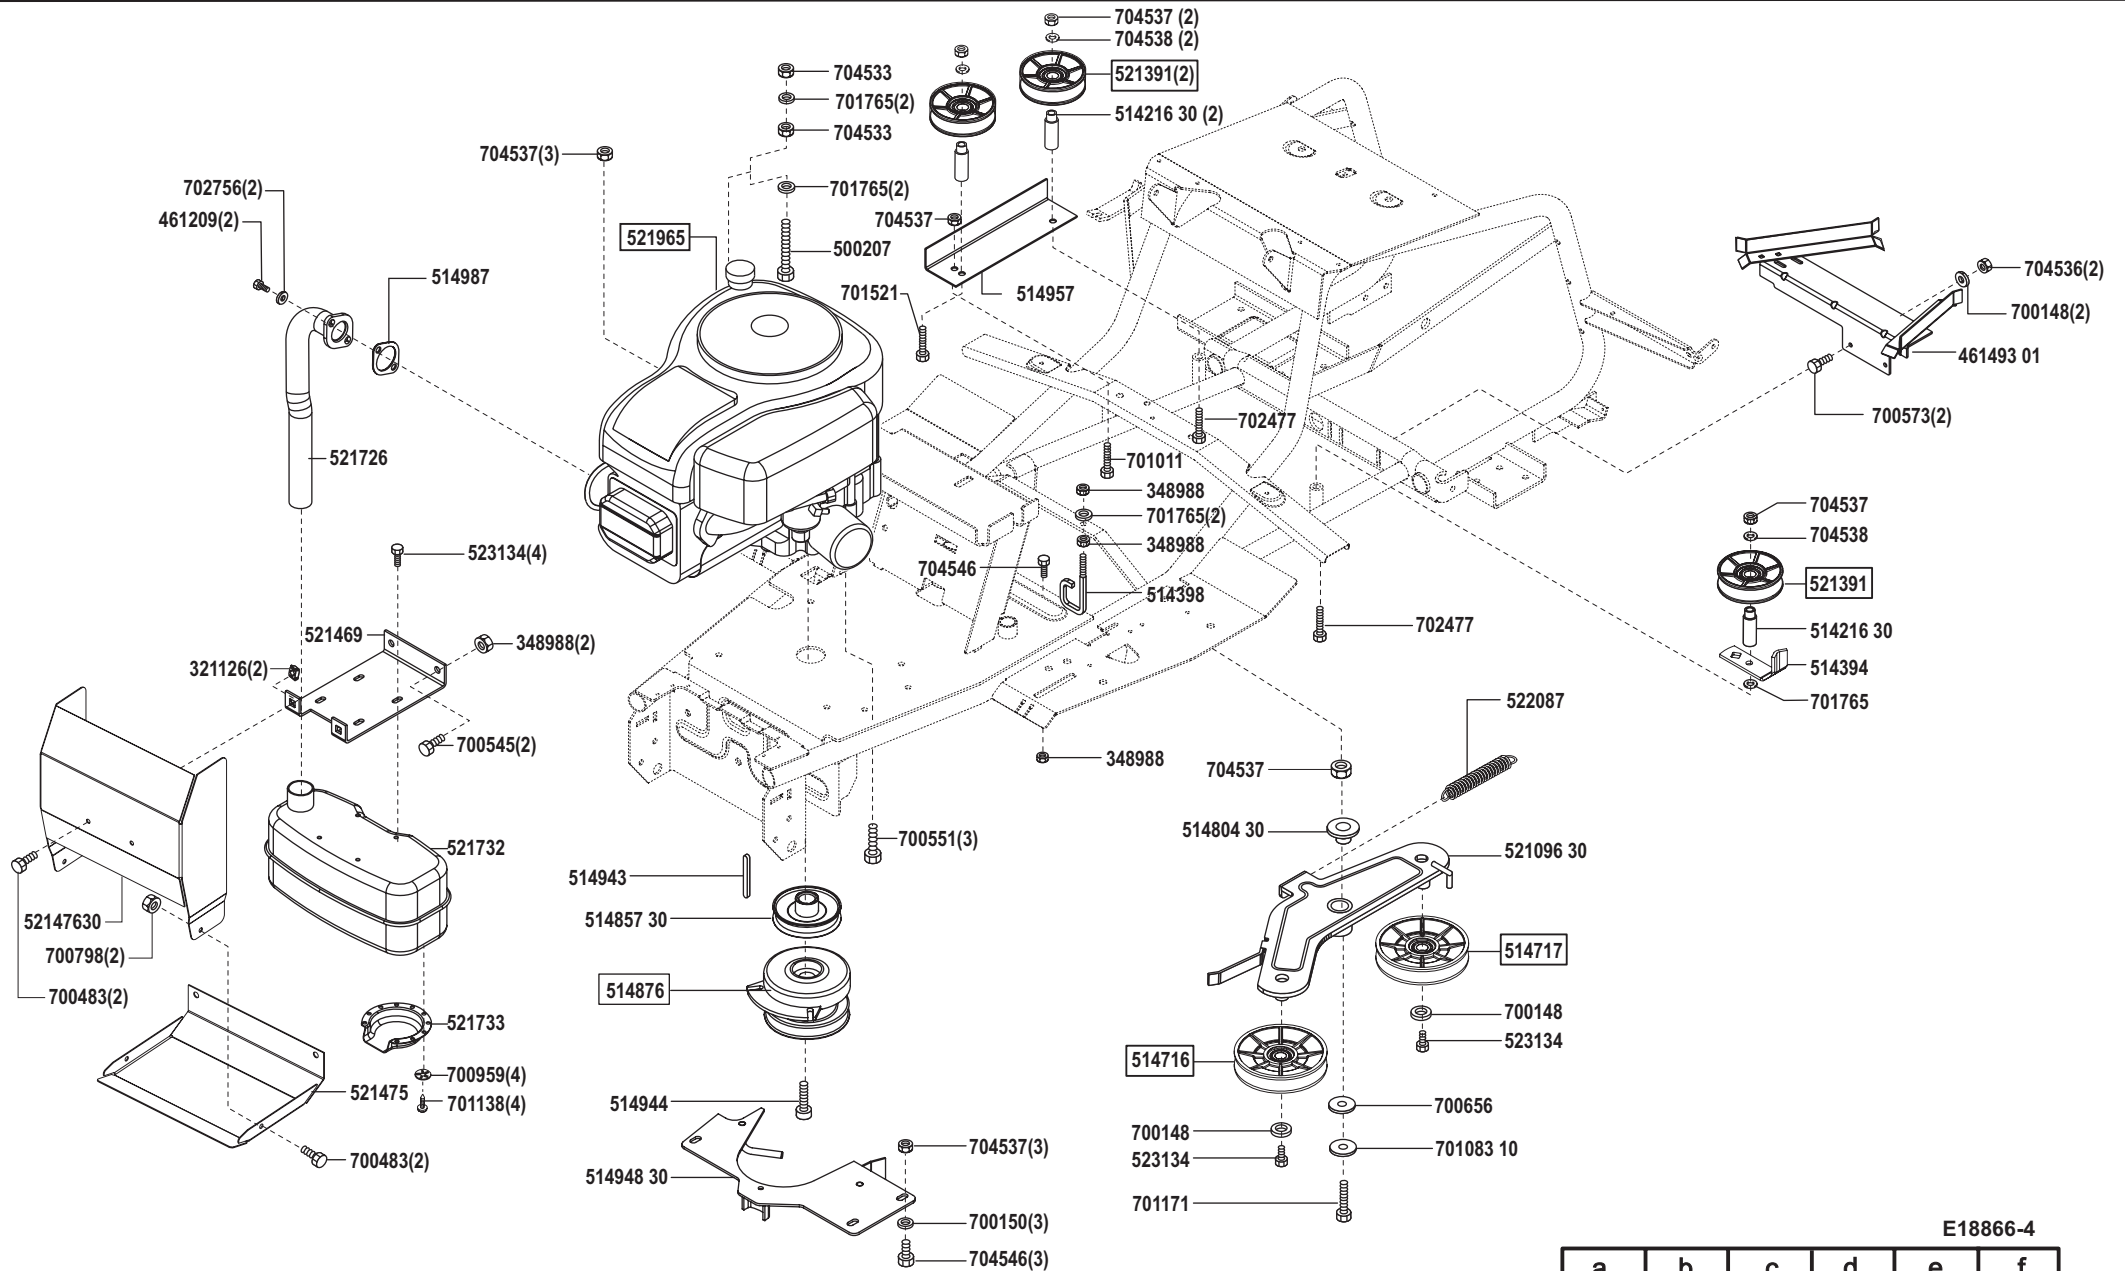

Power Line T 15-102 HD

Art. 118866

E18866-1

a	b	c	d	e	f
08/06					

Power Line T 15-102 HD

Art. 118866

E18866-2

a	b	c	d	e	f
---	---	---	---	---	---

Power Line T 15-102 HD

Art. 118866

E18866-4

a	b	c	d	e	f
---	---	---	---	---	---

Power Line T 15-102 HD

Art. 118866

E18866-6

a	b	c	d	e	f
---	---	---	---	---	---

Power Line T 15-102 HD

Art. 118866

E18866-7

a	b	c	d	e	f
---	---	---	---	---	---

http://www.gardening-tools-direct.co.uk/content/petrol_hedge_cutters.htm
http://www.gardening-tools-direct.co.uk/content/leaf_blowers.htm
<http://www.gardening-tools-direct.co.uk/content/strimmers.htm>
http://www.gardening-tools-direct.co.uk/content/petrol_lawn_mowers.htm
http://www.gardening-tools-direct.co.uk/content/electric_hedge_cutters.htm
http://www.gardening-tools-direct.co.uk/content/hedge_trimmers.htm
http://www.gardening-tools-direct.co.uk/content/petrol_shredders.htm
http://www.gardening-tools-direct.co.uk/content/garden_strimmers.htm
http://www.gardening-tools-direct.co.uk/content/lawn_sweepers.htm
<http://www.gardening-tools-direct.co.uk/content/tillers.html>
http://www.gardening-tools-direct.co.uk/content/kranzle_pressure_washers.html
<http://www.gardening-tools-direct.co.uk/content/walk-behind-leaf-vacs.html>
<http://www.gardening-tools-direct.co.uk/content/dori-cultivators.html>
<http://www.gardening-tools-direct.co.uk/content/merry-tiller-cultivators.html>
<http://www.gardening-tools-direct.co.uk/content/alpina-lawn-mowers.html>
<http://www.gardening-tools-direct.co.uk/content/log-splitters.htm>
http://www.gardening-tools-direct.co.uk/content/lawn_tractors.htm