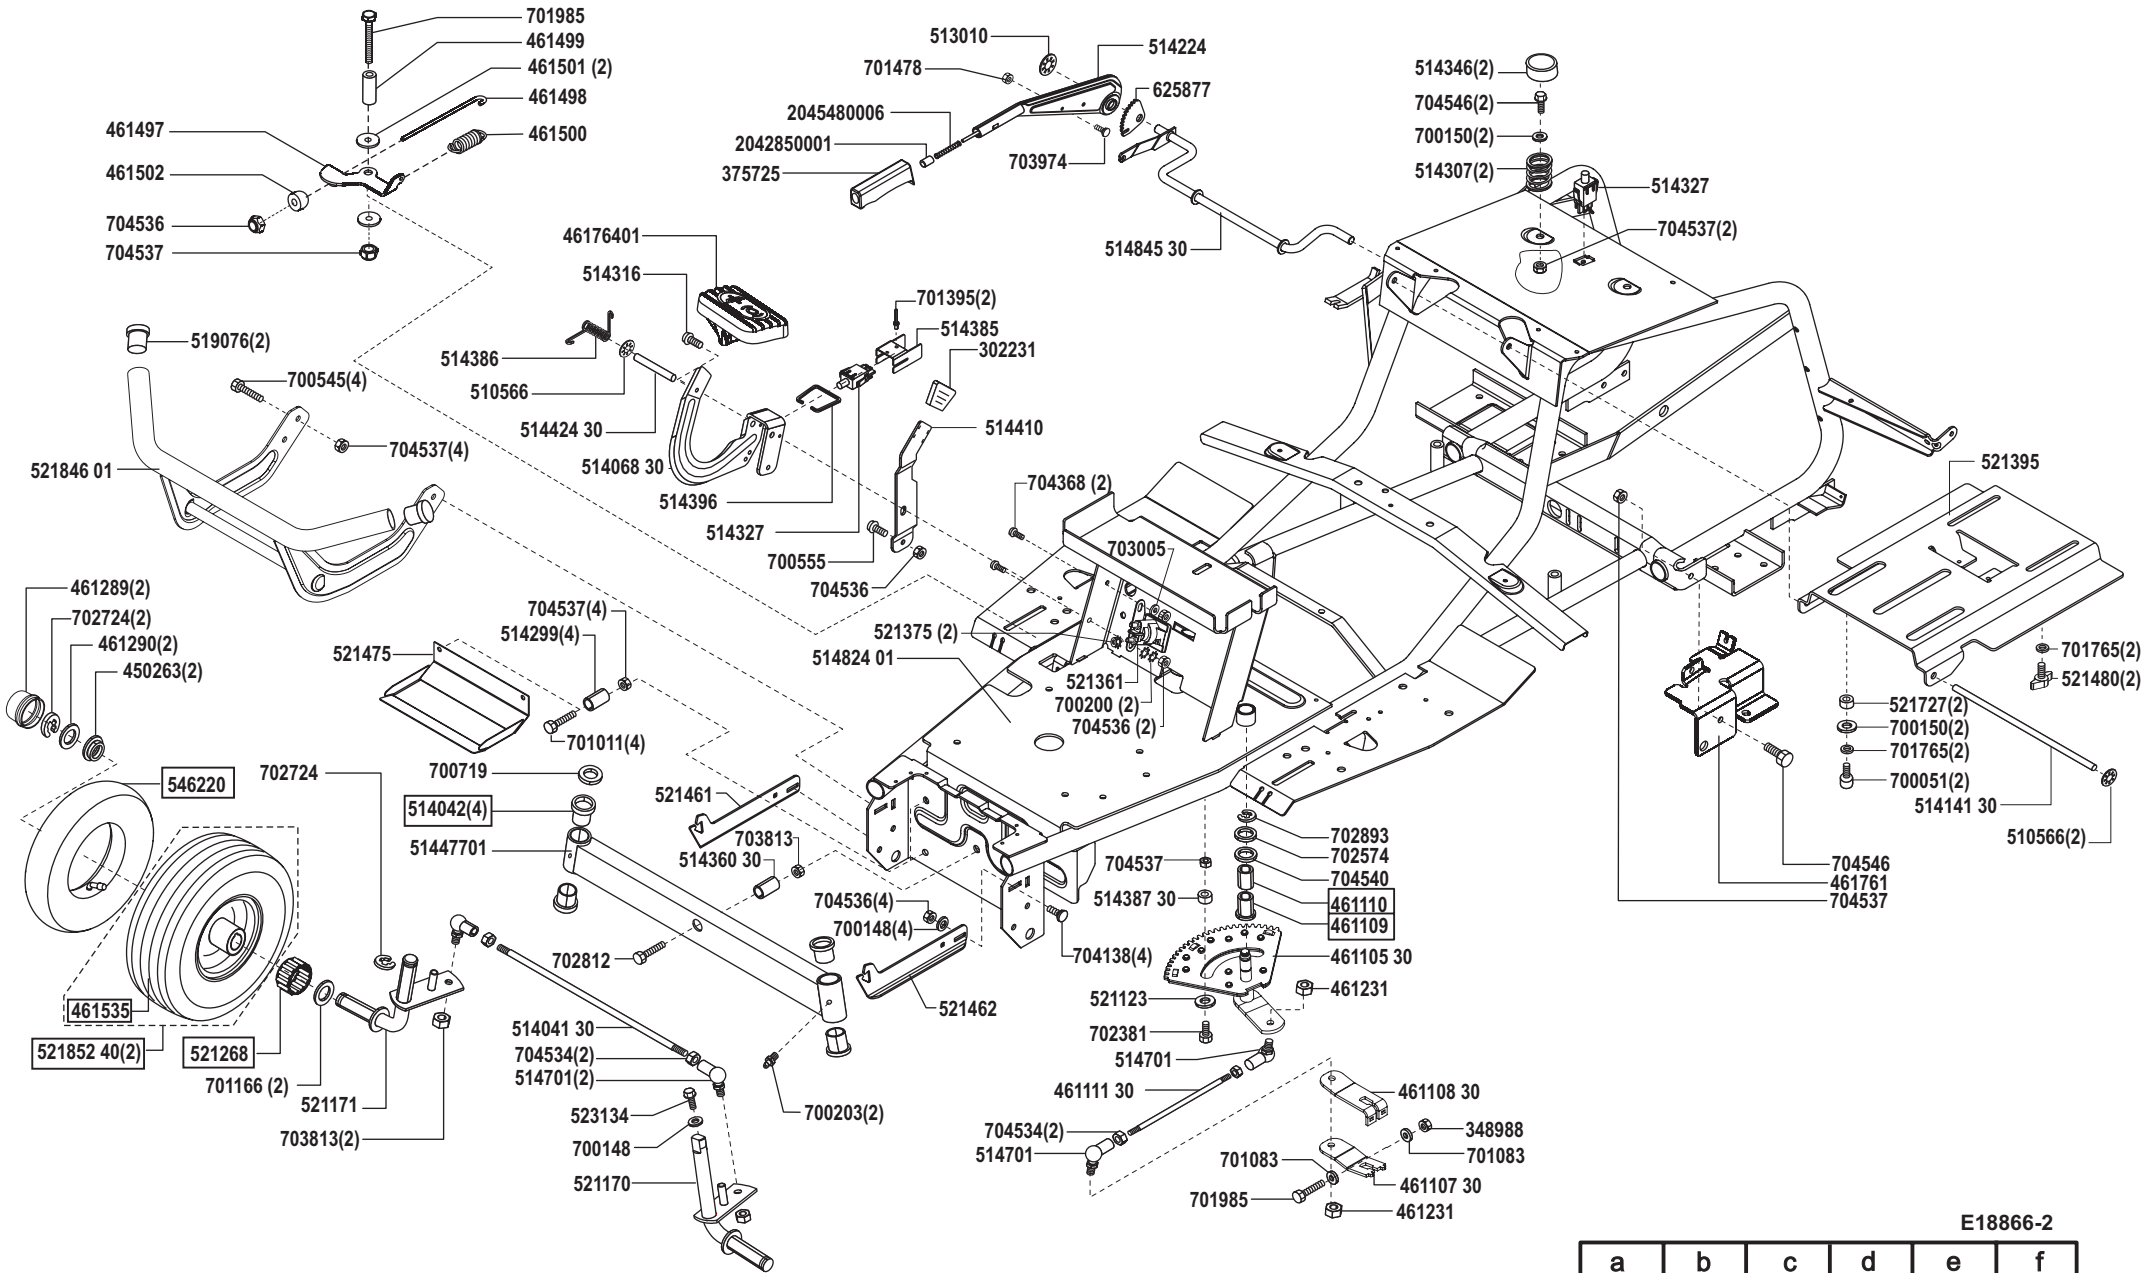

Power Line T 15-102 HD

Art. 118866

E18866-1

a	b	c	d	e	f
08/06					

Power Line T 15-102 HD

Art. 118866

E18866-2

a	b	c	d	e	f
---	---	---	---	---	---

Power Line T 15-102 HD

Art. 118866

E18866-4

a	b	c	d	e	f
---	---	---	---	---	---

Power Line T 15-102 HD

Art. 118866

E18866-6

a	b	c	d	e	f
---	---	---	---	---	---

Power Line T 15-102 HD

Art. 118866

E18866-7

a	b	c	d	e	f
---	---	---	---	---	---

http://www.gardening-tools-direct.co.uk/content/petrol_hedge_cutters.htm
http://www.gardening-tools-direct.co.uk/content/leaf_blowers.htm
<http://www.gardening-tools-direct.co.uk/content/strimmers.htm>
http://www.gardening-tools-direct.co.uk/content/petrol_lawn_mowers.htm
http://www.gardening-tools-direct.co.uk/content/electric_hedge_cutters.htm
http://www.gardening-tools-direct.co.uk/content/hedge_trimmers.htm
http://www.gardening-tools-direct.co.uk/content/petrol_shredders.htm
http://www.gardening-tools-direct.co.uk/content/garden_strimmers.htm
http://www.gardening-tools-direct.co.uk/content/lawn_sweepers.htm
<http://www.gardening-tools-direct.co.uk/content/tillers.html>
http://www.gardening-tools-direct.co.uk/content/kranzle_pressure_washers.html
<http://www.gardening-tools-direct.co.uk/content/walk-behind-leaf-vacs.html>
<http://www.gardening-tools-direct.co.uk/content/dori-cultivators.html>
<http://www.gardening-tools-direct.co.uk/content/merry-tiller-cultivators.html>
<http://www.gardening-tools-direct.co.uk/content/alpina-lawn-mowers.html>
<http://www.gardening-tools-direct.co.uk/content/log-splitters.htm>
http://www.gardening-tools-direct.co.uk/content/lawn_tractors.htm