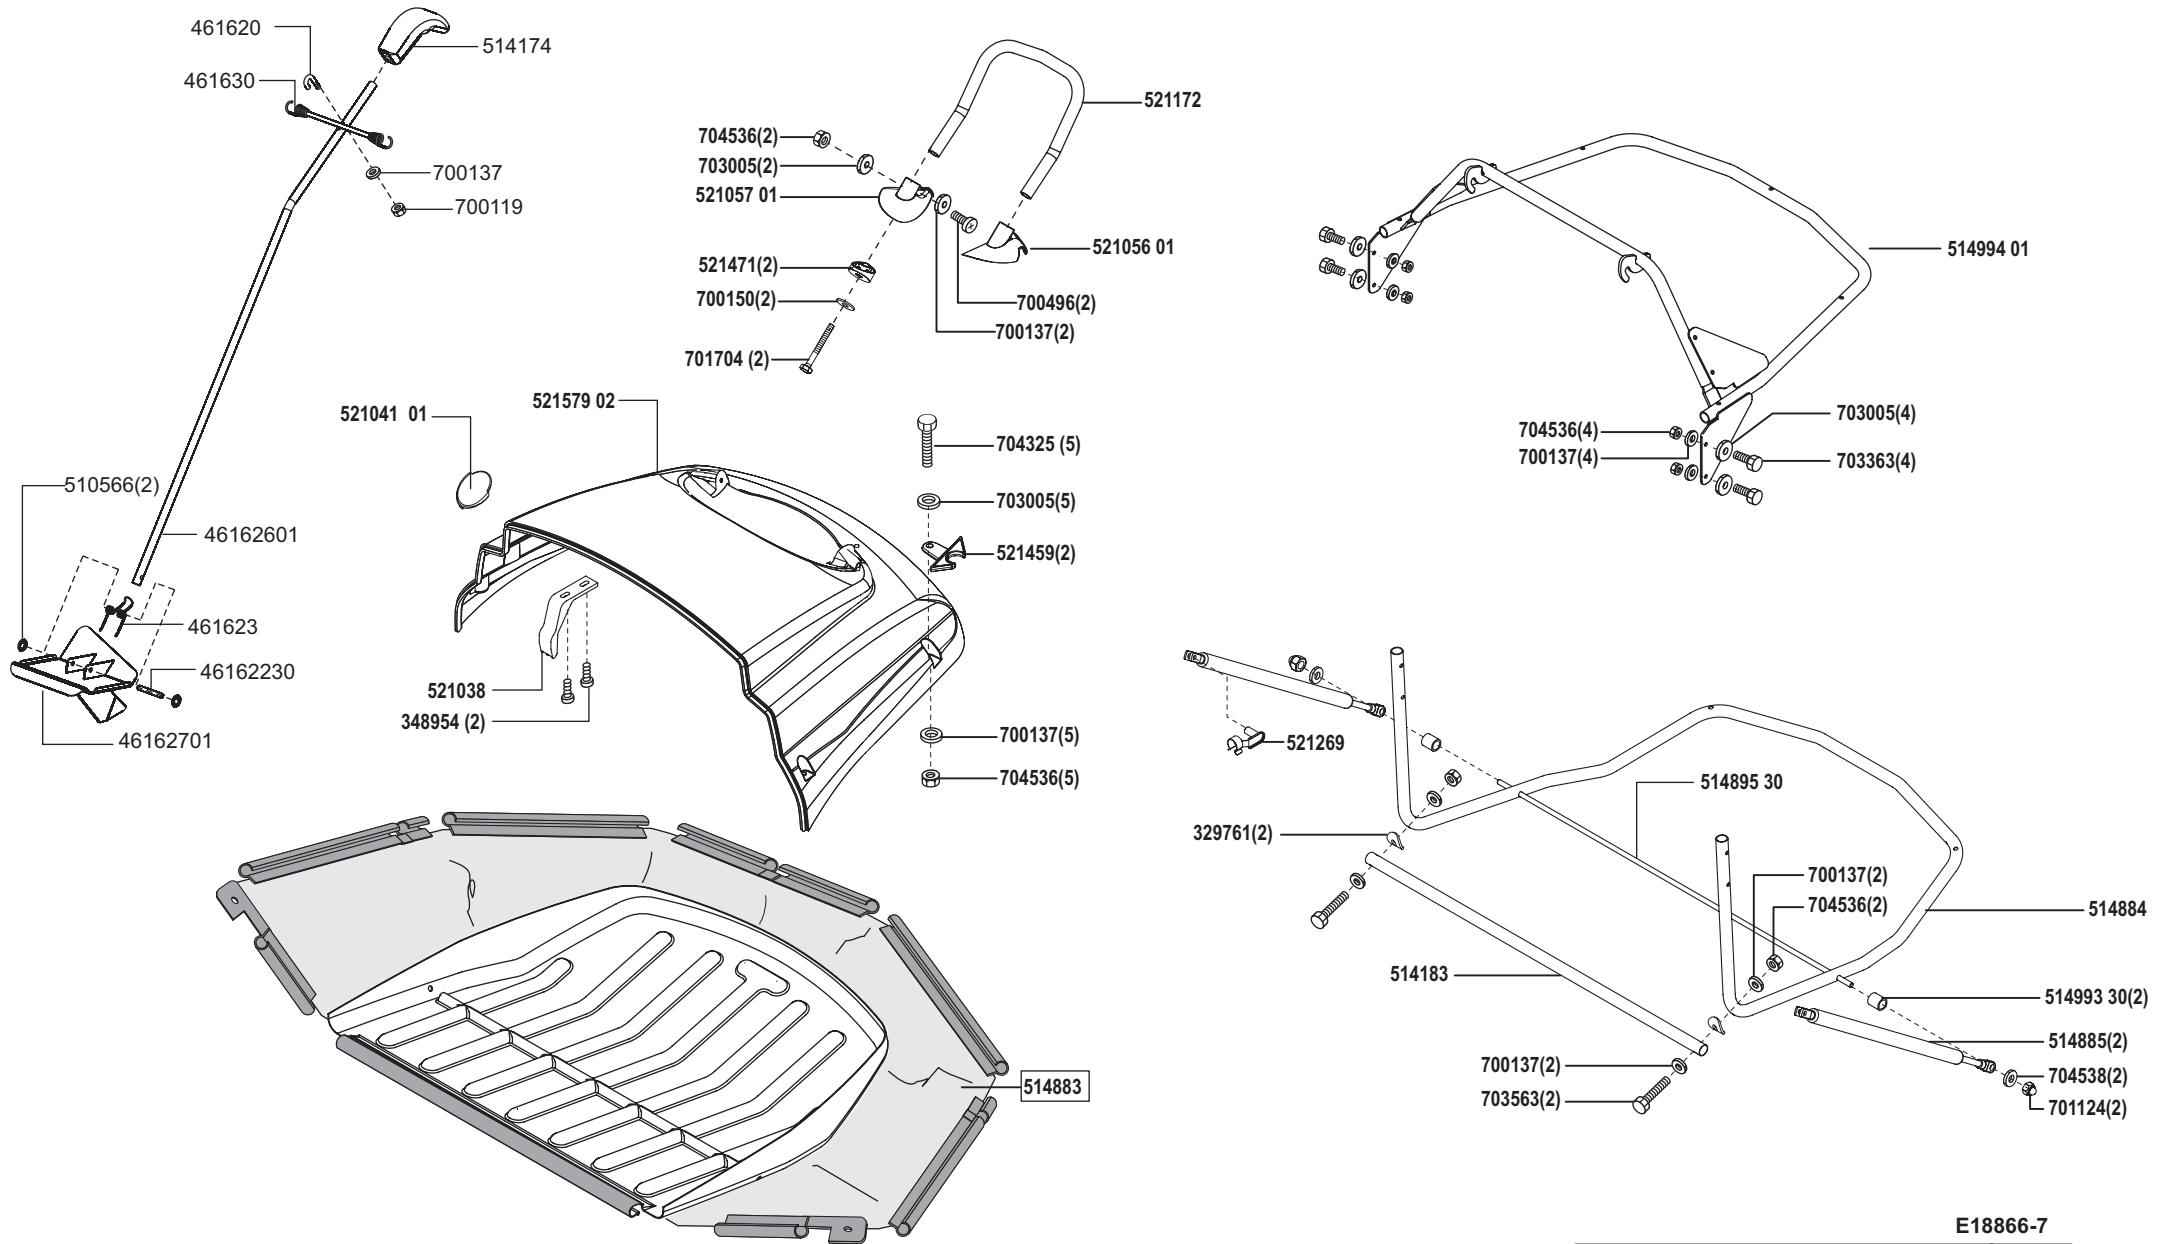

Power Line T 15-102 HD

Art. 118866

E18866-1

a	b	c	d	e	f
08/06					

Power Line T 15-102 HD

Art. 118866

E18866-2

a	b	c	d	e	f
---	---	---	---	---	---

Power Line T 15-102 HD

Art. 118866

E18866-4

a	b	c	d	e	f
---	---	---	---	---	---

Power Line T 15-102 HD

Art. 118866

E18866-6

a	b	c	d	e	f
---	---	---	---	---	---

Power Line T 15-102 HD

Art. 118866

E18866-7

a	b	c	d	e	f
---	---	---	---	---	---

http://www.gardening-tools-direct.co.uk/content/petrol_hedge_cutters.htm
http://www.gardening-tools-direct.co.uk/content/leaf_blowers.htm
<http://www.gardening-tools-direct.co.uk/content/strimmers.htm>
http://www.gardening-tools-direct.co.uk/content/petrol_lawn_mowers.htm
http://www.gardening-tools-direct.co.uk/content/electric_hedge_cutters.htm
http://www.gardening-tools-direct.co.uk/content/hedge_trimmers.htm
http://www.gardening-tools-direct.co.uk/content/petrol_shredders.htm
http://www.gardening-tools-direct.co.uk/content/garden_strimmers.htm
http://www.gardening-tools-direct.co.uk/content/lawn_sweepers.htm
<http://www.gardening-tools-direct.co.uk/content/tillers.html>
http://www.gardening-tools-direct.co.uk/content/kranzle_pressure_washers.html
<http://www.gardening-tools-direct.co.uk/content/walk-behind-leaf-vacs.html>
<http://www.gardening-tools-direct.co.uk/content/dori-cultivators.html>
<http://www.gardening-tools-direct.co.uk/content/merry-tiller-cultivators.html>
<http://www.gardening-tools-direct.co.uk/content/alpina-lawn-mowers.html>
<http://www.gardening-tools-direct.co.uk/content/log-splitters.htm>
http://www.gardening-tools-direct.co.uk/content/lawn_tractors.htm