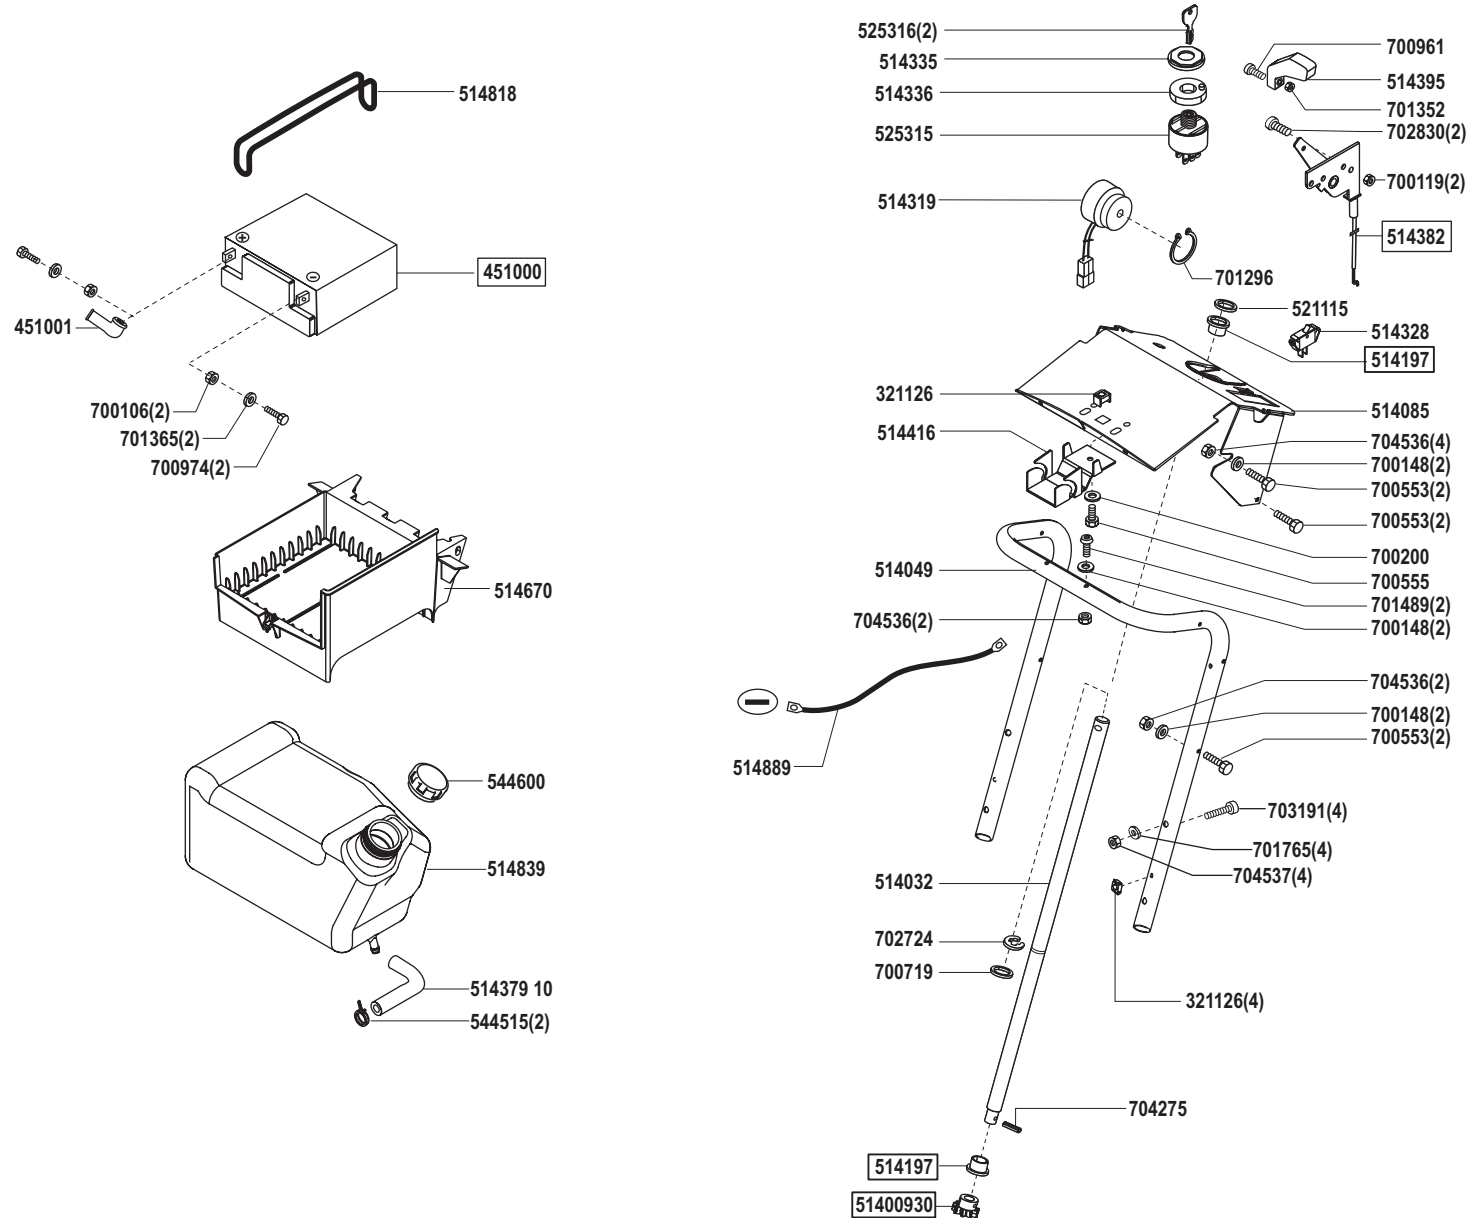

Power Line T 15-102 HD

Art. 118866

E18866-1

a	b	c	d	e	f
08/06					

Power Line T 15-102 HD

Art. 118866

E18866-2

a	b	c	d	e	f
---	---	---	---	---	---

Power Line T 15-102 HD

Art. 118866

E18866-4

a	b	c	d	e	f
---	---	---	---	---	---

Power Line T 15-102 HD

Art. 118866

E18866-6

a	b	c	d	e	f
---	---	---	---	---	---

Power Line T 15-102 HD

Art. 118866

E18866-7

a	b	c	d	e	f
---	---	---	---	---	---

http://www.gardening-tools-direct.co.uk/content/petrol_hedge_cutters.htm
http://www.gardening-tools-direct.co.uk/content/leaf_blowers.htm
<http://www.gardening-tools-direct.co.uk/content/strimmers.htm>
http://www.gardening-tools-direct.co.uk/content/petrol_lawn_mowers.htm
http://www.gardening-tools-direct.co.uk/content/electric_hedge_cutters.htm
http://www.gardening-tools-direct.co.uk/content/hedge_trimmers.htm
http://www.gardening-tools-direct.co.uk/content/petrol_shredders.htm
http://www.gardening-tools-direct.co.uk/content/garden_strimmers.htm
http://www.gardening-tools-direct.co.uk/content/lawn_sweepers.htm
<http://www.gardening-tools-direct.co.uk/content/tillers.html>
http://www.gardening-tools-direct.co.uk/content/kranzle_pressure_washers.html
<http://www.gardening-tools-direct.co.uk/content/walk-behind-leaf-vacs.html>
<http://www.gardening-tools-direct.co.uk/content/dori-cultivators.html>
<http://www.gardening-tools-direct.co.uk/content/merry-tiller-cultivators.html>
<http://www.gardening-tools-direct.co.uk/content/alpina-lawn-mowers.html>
<http://www.gardening-tools-direct.co.uk/content/log-splitters.htm>
http://www.gardening-tools-direct.co.uk/content/lawn_tractors.htm