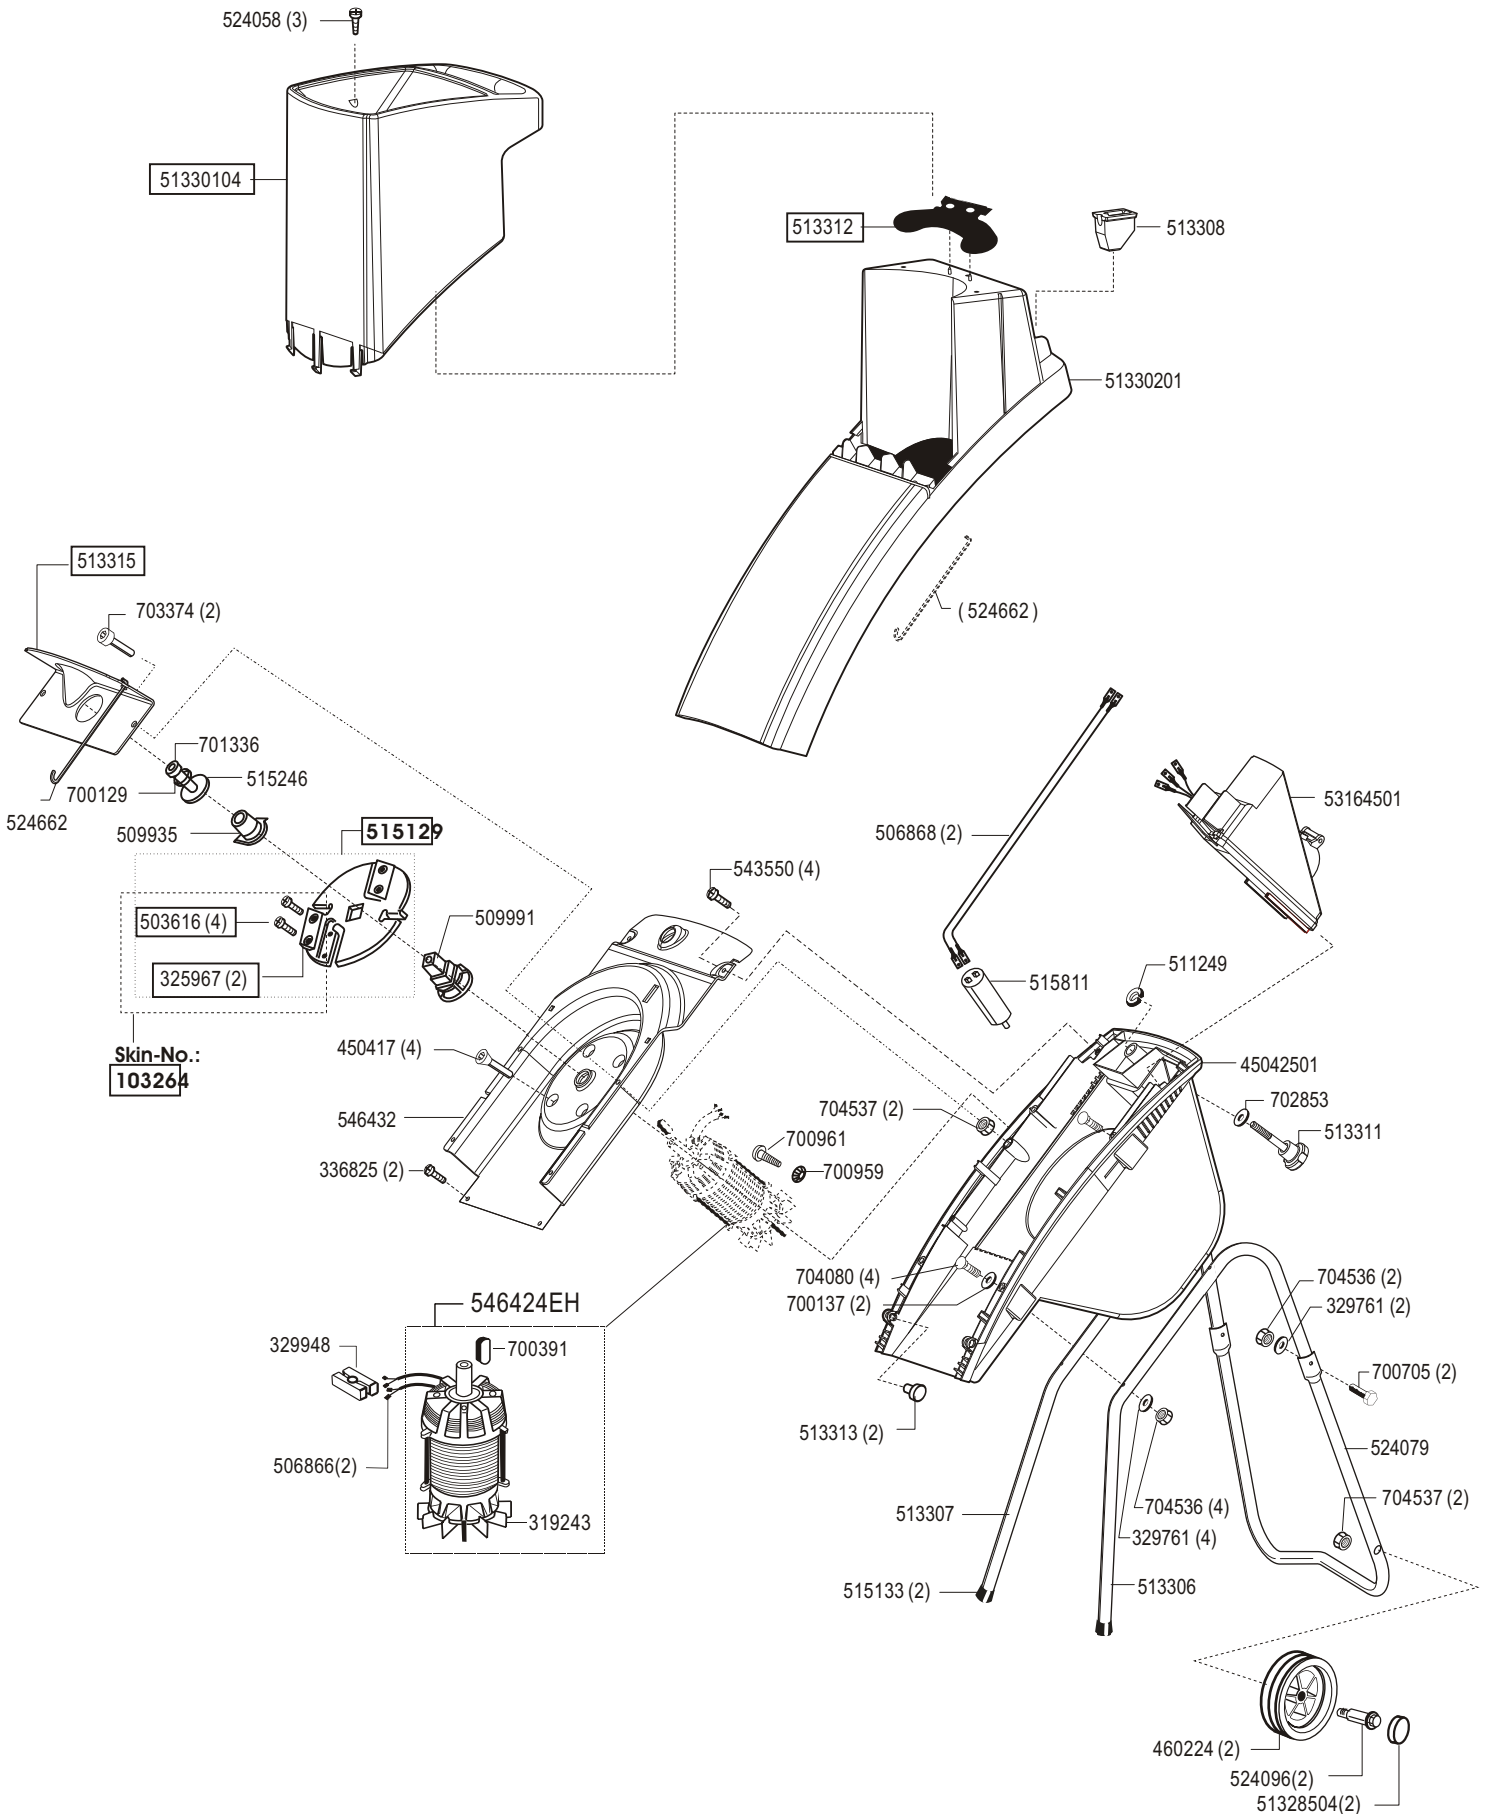

Edition Tec 4.0

Art. Nr. 118561

ALKO

Garten+Hobby

a	b	c	d	e	f
01/04					

http://www.gardening-tools-direct.co.uk/content/petrol_hedge_cutters.htm
http://www.gardening-tools-direct.co.uk/content/leaf_blowers.htm
<http://www.gardening-tools-direct.co.uk/content/strimmers.htm>
http://www.gardening-tools-direct.co.uk/content/petrol_lawn_mowers.htm
http://www.gardening-tools-direct.co.uk/content/electric_hedge_cutters.htm
http://www.gardening-tools-direct.co.uk/content/hedge_trimmers.htm
http://www.gardening-tools-direct.co.uk/content/petrol_shredders.htm
http://www.gardening-tools-direct.co.uk/content/garden_strimmers.htm
http://www.gardening-tools-direct.co.uk/content/lawn_sweepers.htm
<http://www.gardening-tools-direct.co.uk/content/tillers.html>
http://www.gardening-tools-direct.co.uk/content/kranzle_pressure_washers.html
<http://www.gardening-tools-direct.co.uk/content/walk-behind-leaf-vacs.html>
<http://www.gardening-tools-direct.co.uk/content/dori-cultivators.html>
<http://www.gardening-tools-direct.co.uk/content/merry-tiller-cultivators.html>
<http://www.gardening-tools-direct.co.uk/content/alpina-lawn-mowers.html>
<http://www.gardening-tools-direct.co.uk/content/log-splitters.htm>
http://www.gardening-tools-direct.co.uk/content/lawn_tractors.htm