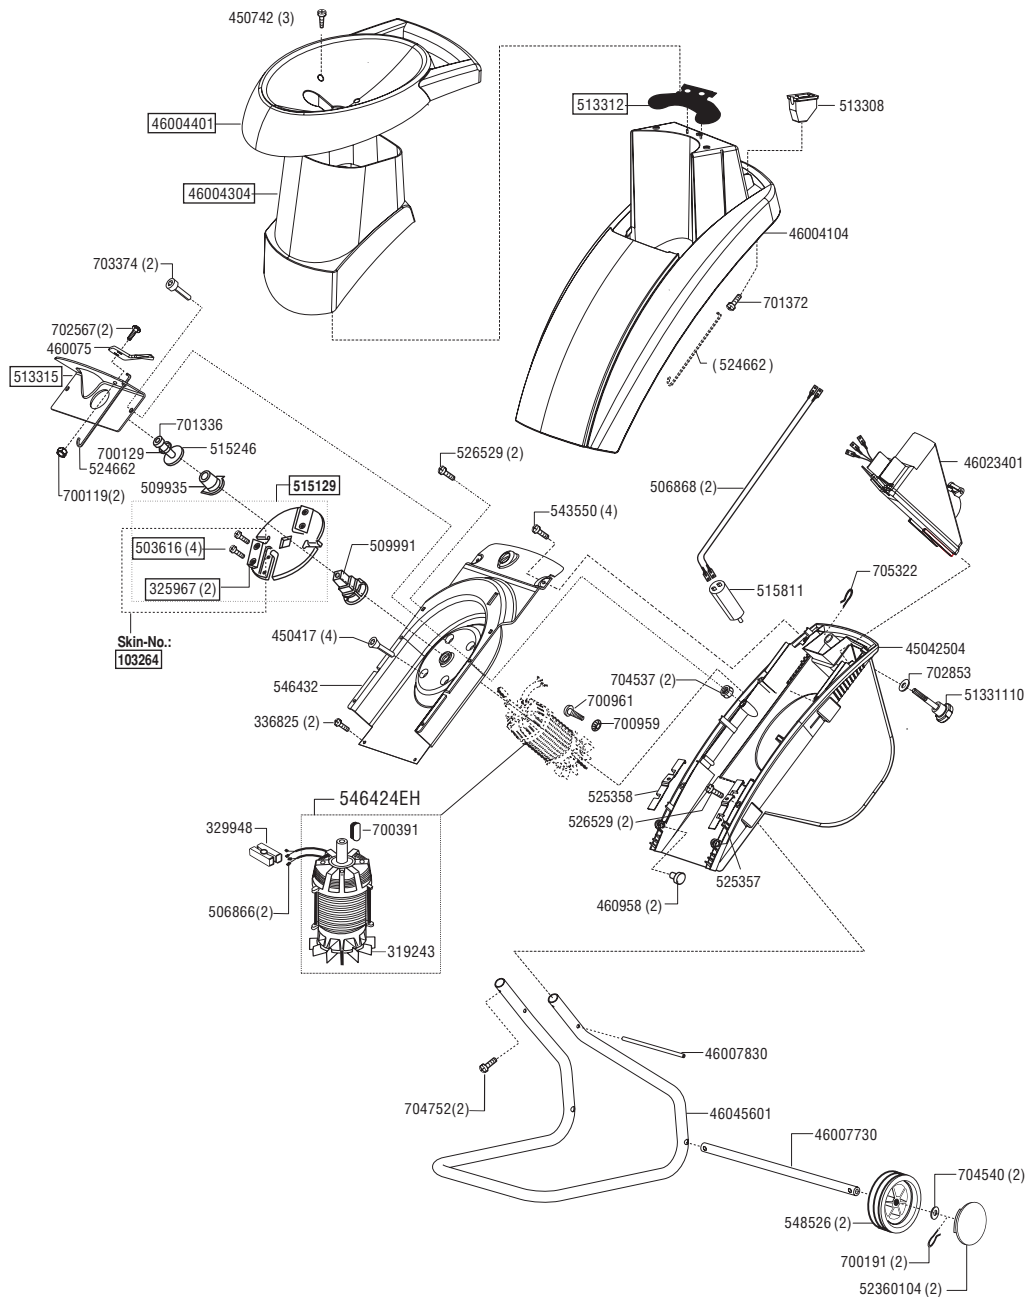

Power Slider 2500 R

Art. Nr. 118359

ALKO
Garten+Hobby

E18359

a	b	c	d	e	f
03/03	11/03	01/04	01/06	09/06	

http://www.gardening-tools-direct.co.uk/content/petrol_hedge_cutters.htm
http://www.gardening-tools-direct.co.uk/content/leaf_blowers.htm
<http://www.gardening-tools-direct.co.uk/content/strimmers.htm>
http://www.gardening-tools-direct.co.uk/content/petrol_lawn_mowers.htm
http://www.gardening-tools-direct.co.uk/content/electric_hedge_cutters.htm
http://www.gardening-tools-direct.co.uk/content/hedge_trimmers.htm
http://www.gardening-tools-direct.co.uk/content/petrol_shredders.htm
http://www.gardening-tools-direct.co.uk/content/garden_strimmers.htm
http://www.gardening-tools-direct.co.uk/content/lawn_sweepers.htm
<http://www.gardening-tools-direct.co.uk/content/tillers.html>
http://www.gardening-tools-direct.co.uk/content/kranzle_pressure_washers.html
<http://www.gardening-tools-direct.co.uk/content/walk-behind-leaf-vacs.html>
<http://www.gardening-tools-direct.co.uk/content/dori-cultivators.html>
<http://www.gardening-tools-direct.co.uk/content/merry-tiller-cultivators.html>
<http://www.gardening-tools-direct.co.uk/content/alpina-lawn-mowers.html>
<http://www.gardening-tools-direct.co.uk/content/log-splitters.htm>
http://www.gardening-tools-direct.co.uk/content/lawn_tractors.htm