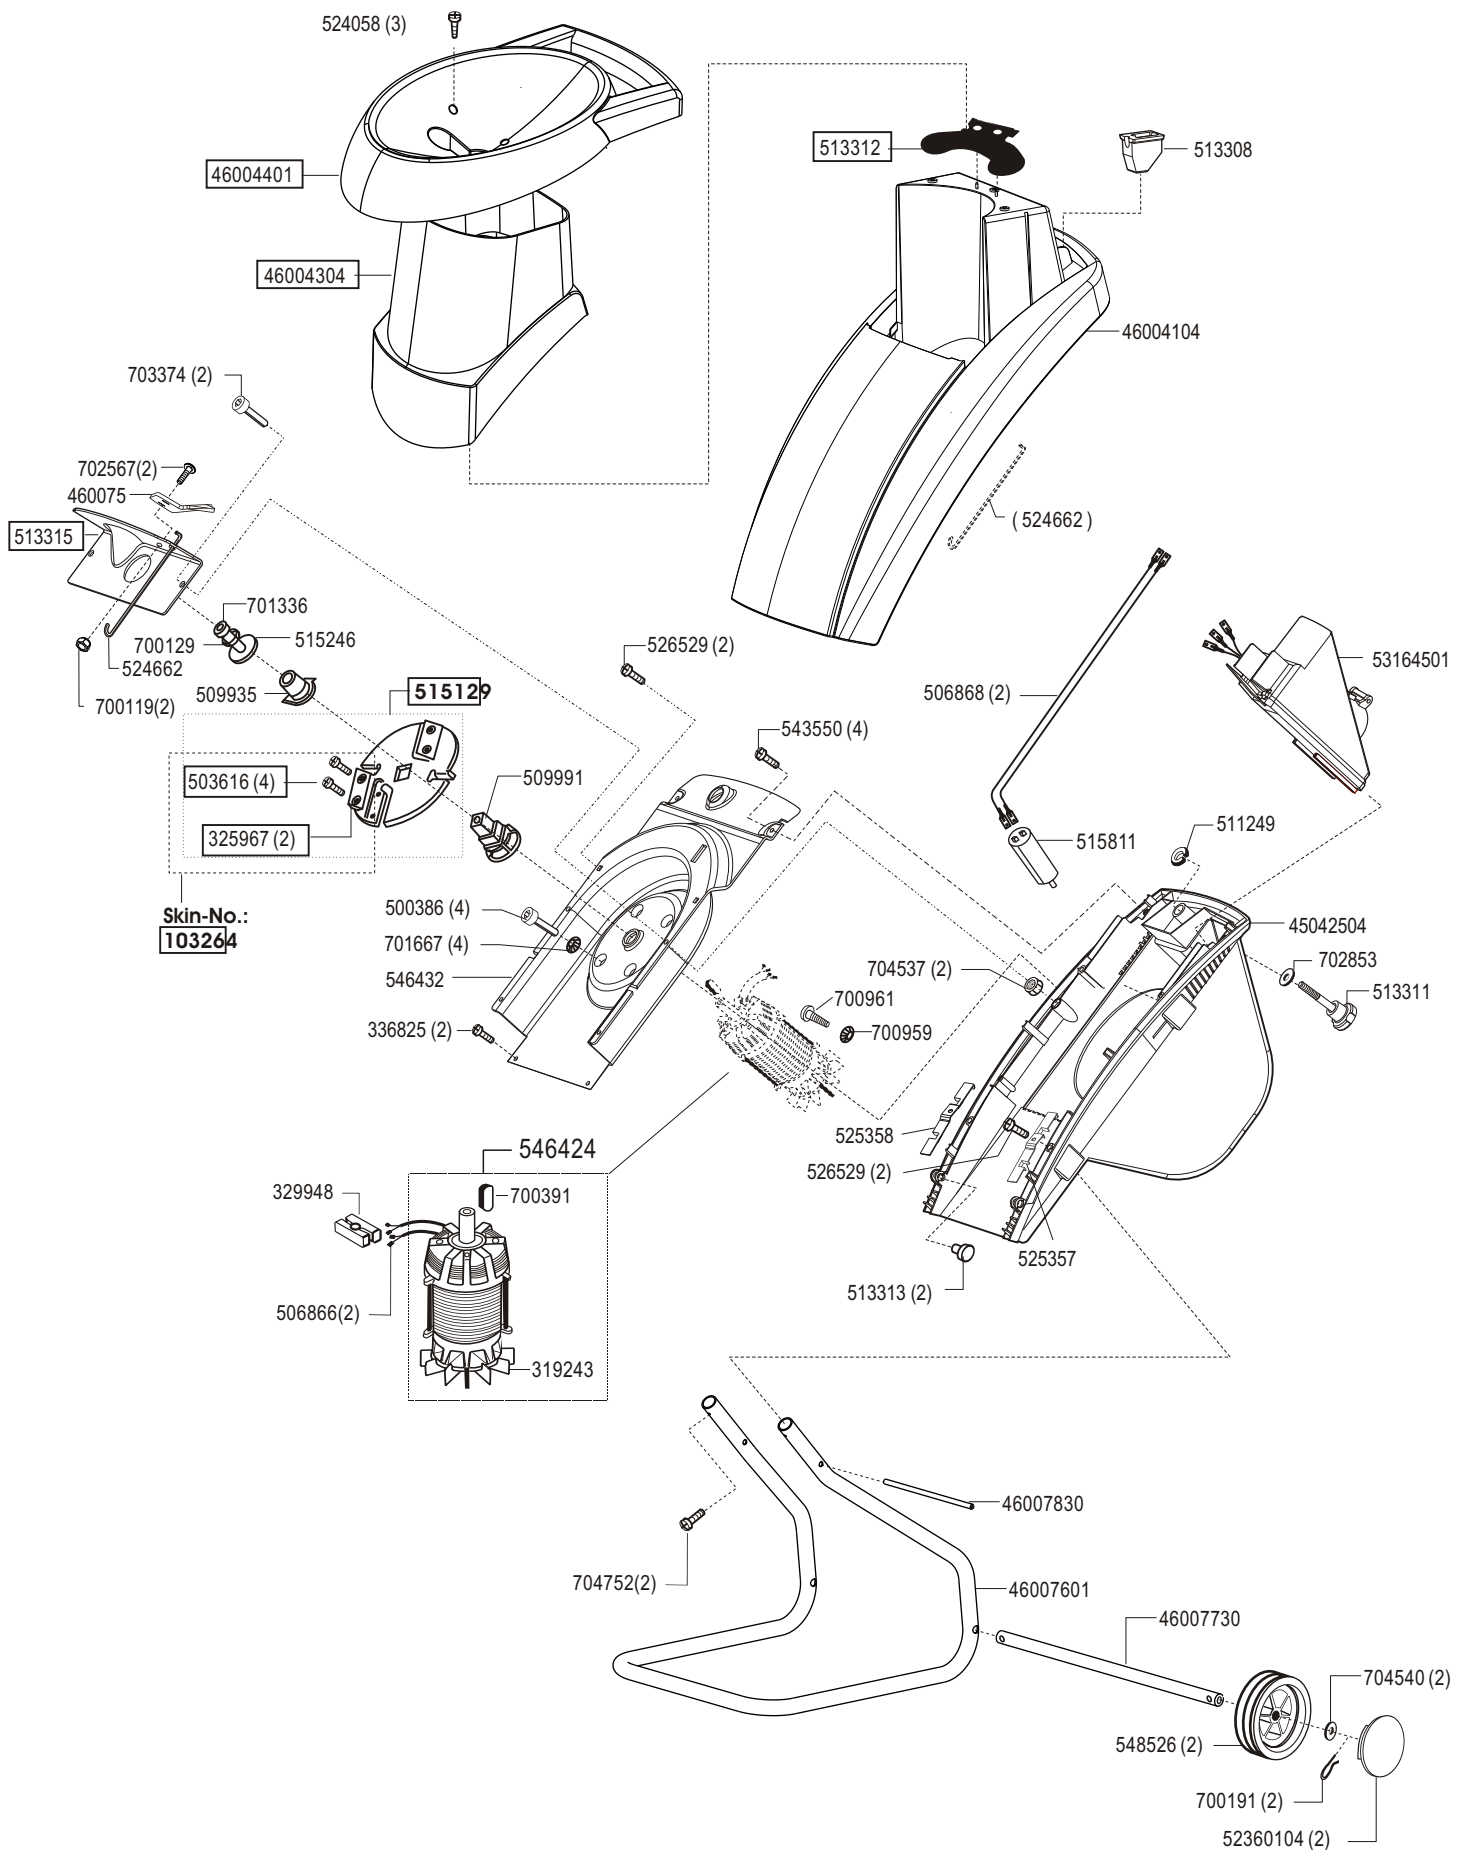

Power Slider 2000 R

Art. Nr. 118358

E18358

a	b	c	d	e	f
03/03	10/03	01/04			

http://www.gardening-tools-direct.co.uk/content/petrol_hedge_cutters.htm
http://www.gardening-tools-direct.co.uk/content/leaf_blowers.htm
<http://www.gardening-tools-direct.co.uk/content/strimmers.htm>
http://www.gardening-tools-direct.co.uk/content/petrol_lawn_mowers.htm
http://www.gardening-tools-direct.co.uk/content/electric_hedge_cutters.htm
http://www.gardening-tools-direct.co.uk/content/hedge_trimmers.htm
http://www.gardening-tools-direct.co.uk/content/petrol_shredders.htm
http://www.gardening-tools-direct.co.uk/content/garden_strimmers.htm
http://www.gardening-tools-direct.co.uk/content/lawn_sweepers.htm
<http://www.gardening-tools-direct.co.uk/content/tillers.html>
http://www.gardening-tools-direct.co.uk/content/kranzle_pressure_washers.html
<http://www.gardening-tools-direct.co.uk/content/walk-behind-leaf-vacs.html>
<http://www.gardening-tools-direct.co.uk/content/dori-cultivators.html>
<http://www.gardening-tools-direct.co.uk/content/merry-tiller-cultivators.html>
<http://www.gardening-tools-direct.co.uk/content/alpina-lawn-mowers.html>
<http://www.gardening-tools-direct.co.uk/content/log-splitters.htm>
http://www.gardening-tools-direct.co.uk/content/lawn_tractors.htm